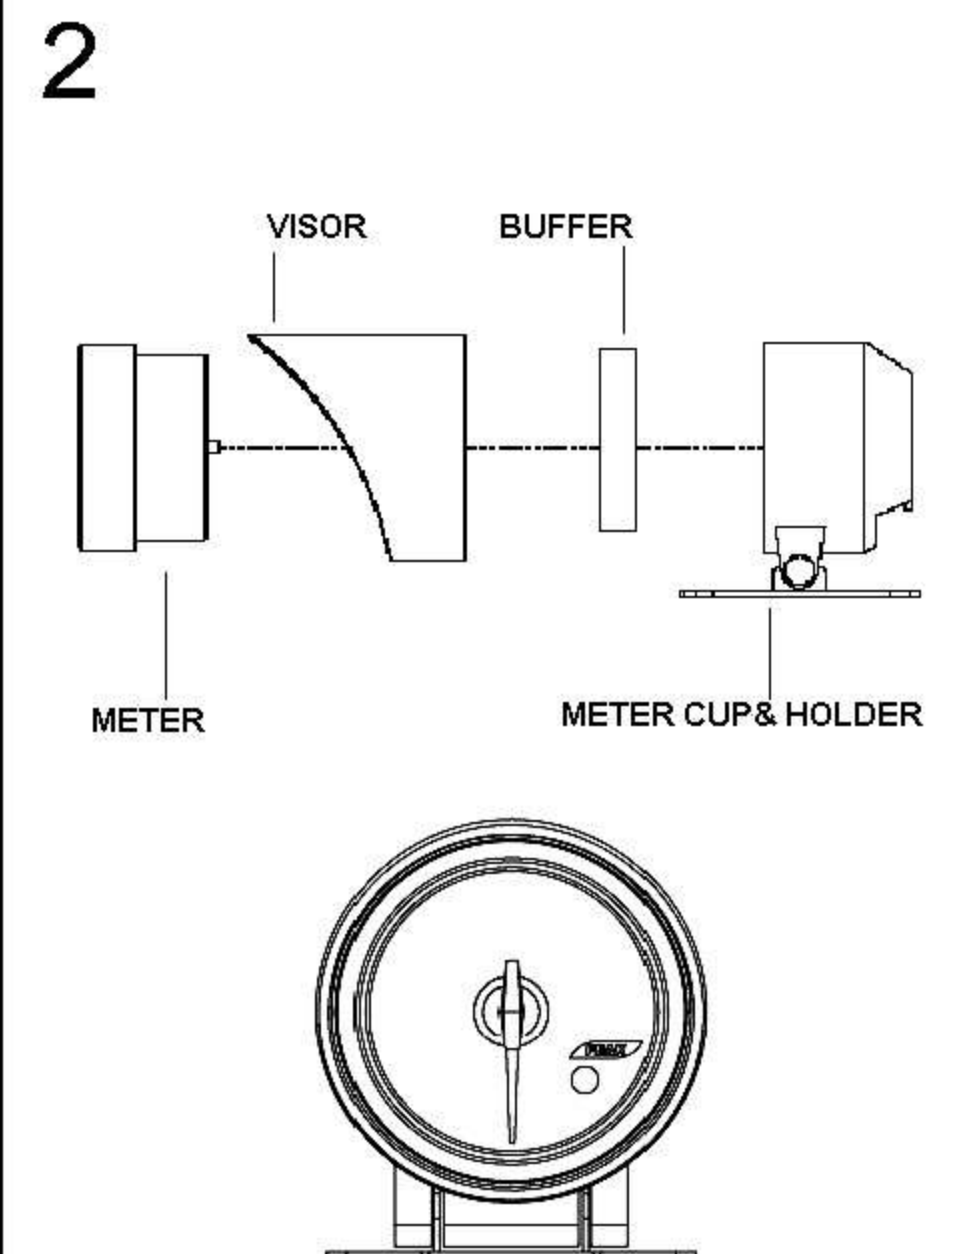

ELECTRICAL GAUGES REMOTE CONTROLLER SERIES

SMOKE LENS & ANGEL RING GAUGE WHITE / BLUE / AMBER LED DISPLAY

Oil Pressure Gauge

OPENING CEREMONY

Oil / Water Temperature Gauge

OPENING CEREMONY

Note: The remote-controller have to buy extraly.