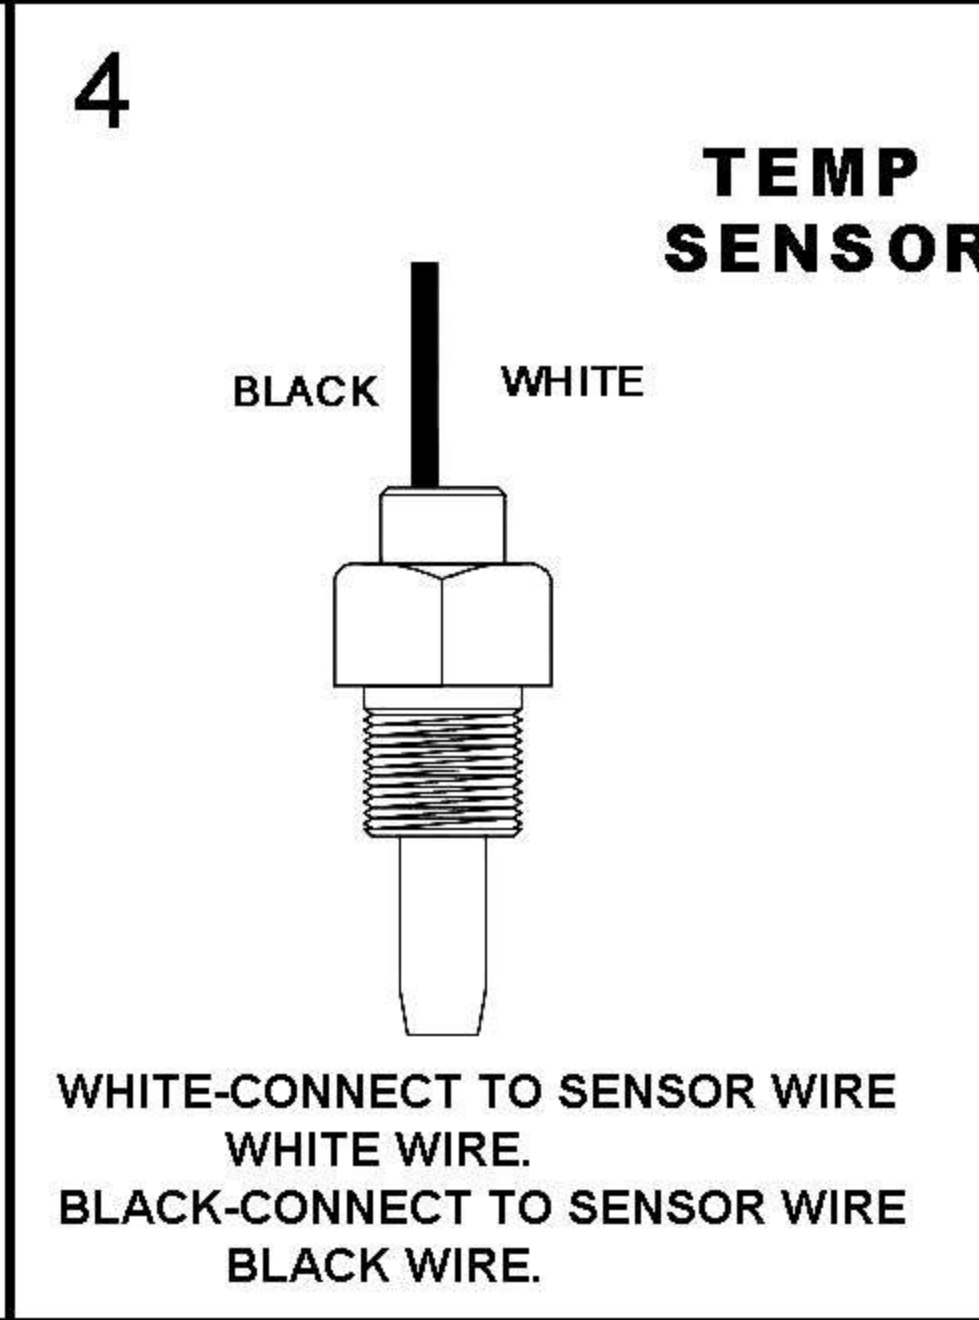

ELECTRICAL GAUGES REMOTE CONTROLLER SERIES

SMOKE LENS & ANGEL RING GAUGE WHITE / BLUE / AMBER LED DISPLAY

Oil Pressure Gauge

OPENING CEREMONY

Oil / Water Temperature Gauge

OPENING CEREMONY

Note: The remote-controller have to buy extraly.