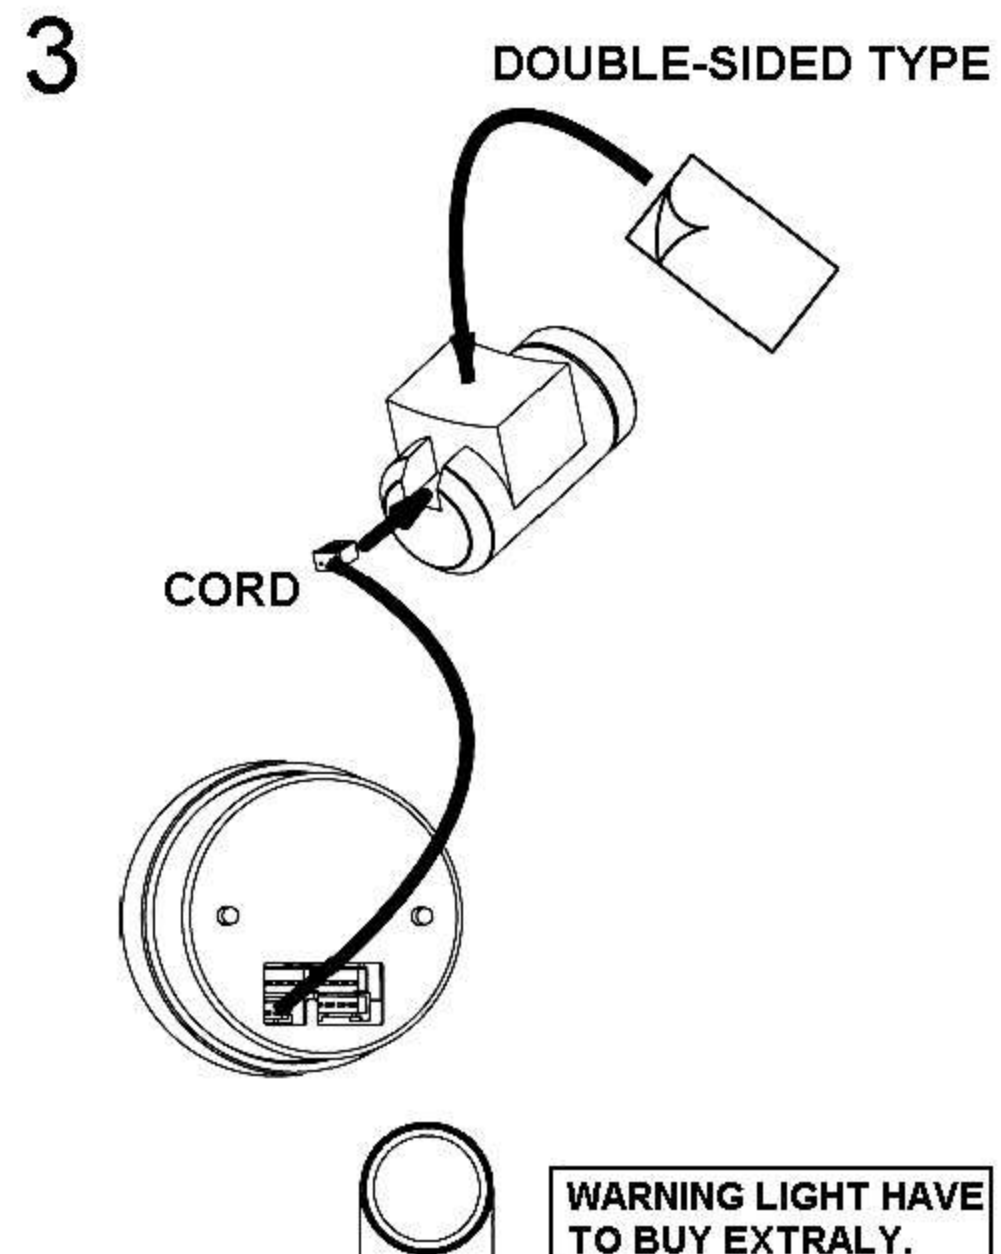

ELECTRICAL GAUGES REMOTE CONTROLLER SERIES

SMOKE LENS & ANGEL RING GAUGE WHITE / BLUE / AMBER LED DISPLAY

Oil Pressure Gauge

OPENING CEREMONY

Oil / Water Temperature Gauge

OPENING CEREMONY

Note: The remote-controller have to buy extraly.