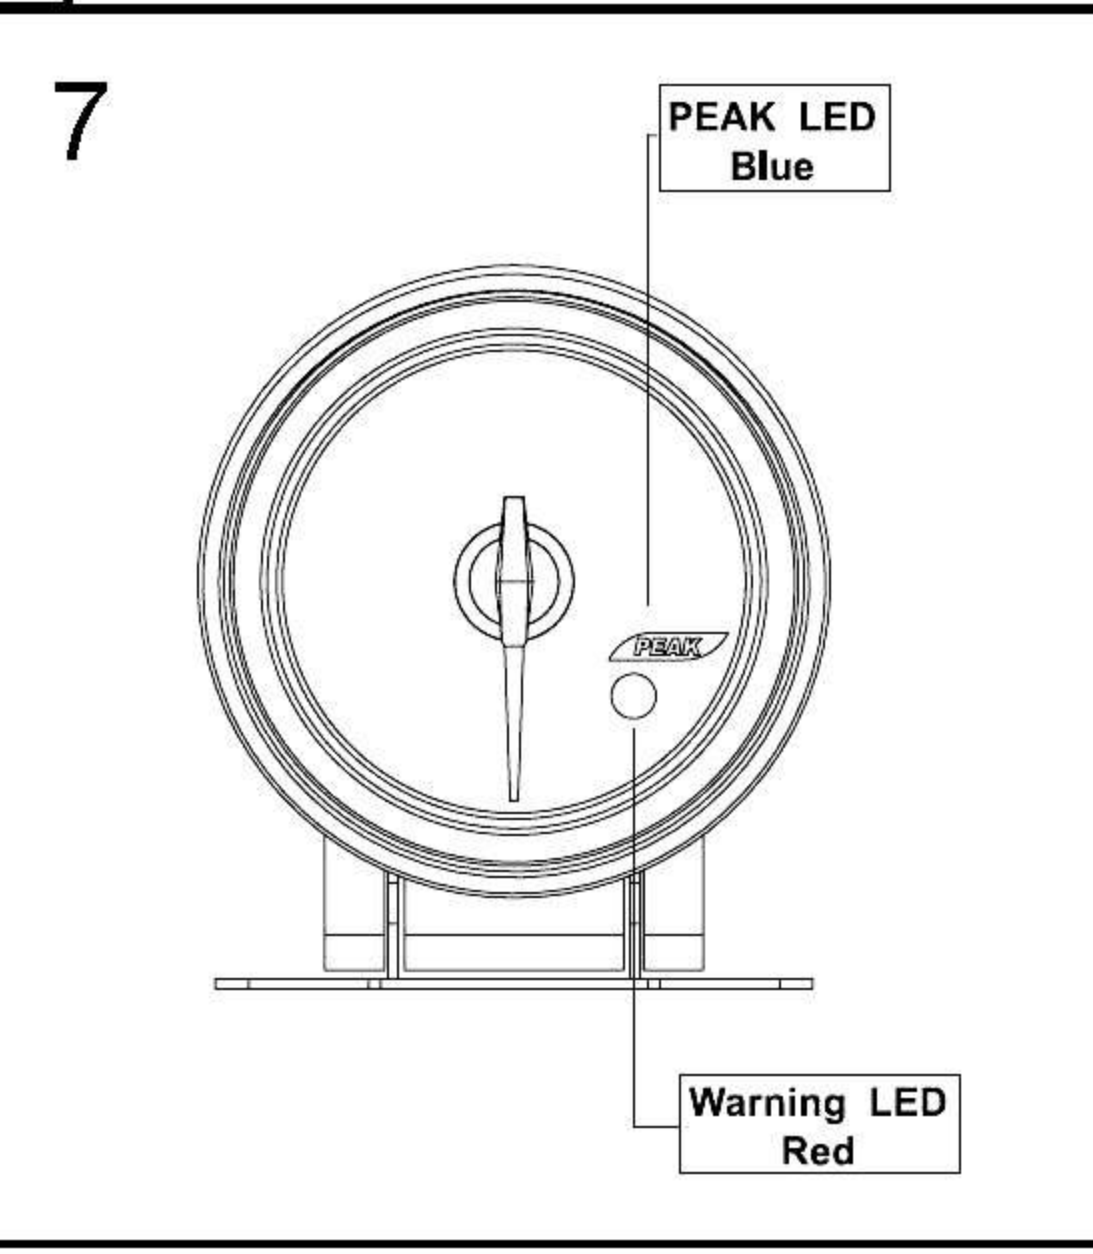

ELECTRICAL GAUGES REMOTE CONTROLLER SERIES

SMOKE LENS & ANGEL RING GAUGE WHITE / BLUE / AMBER LED DISPLAY

Oil Pressure Gauge

OPENING CEREMONY

Oil / Water Temperature Gauge

OPENING CEREMONY

Note: The remote-controller have to buy extraly.