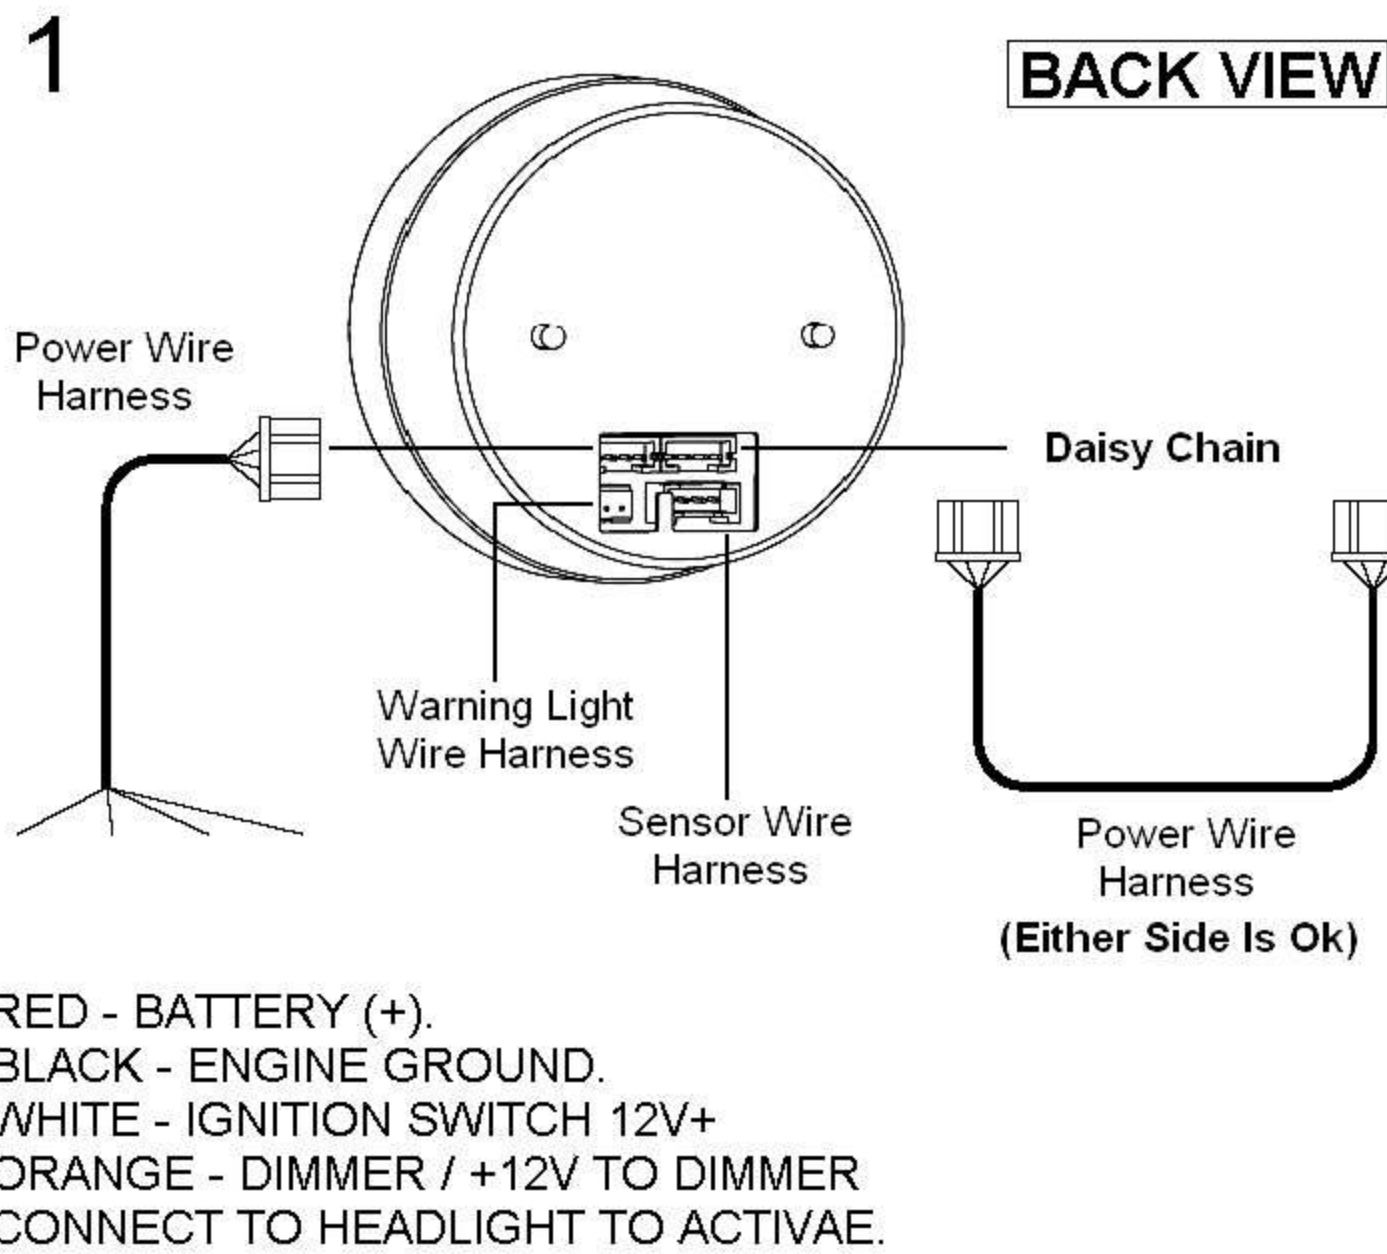

ELECTRICAL GAUGES REMOTE CONTROLLER SERIES

SMOKE LENS & ANGEL RING GAUGE WHITE / BLUE / AMBER LED DISPLAY

Oil Pressure Gauge

OPENING CEREMONY

Oil / Water Temperature Gauge

OPENING CEREMONY

Note: The remote-controller have to buy extraly.