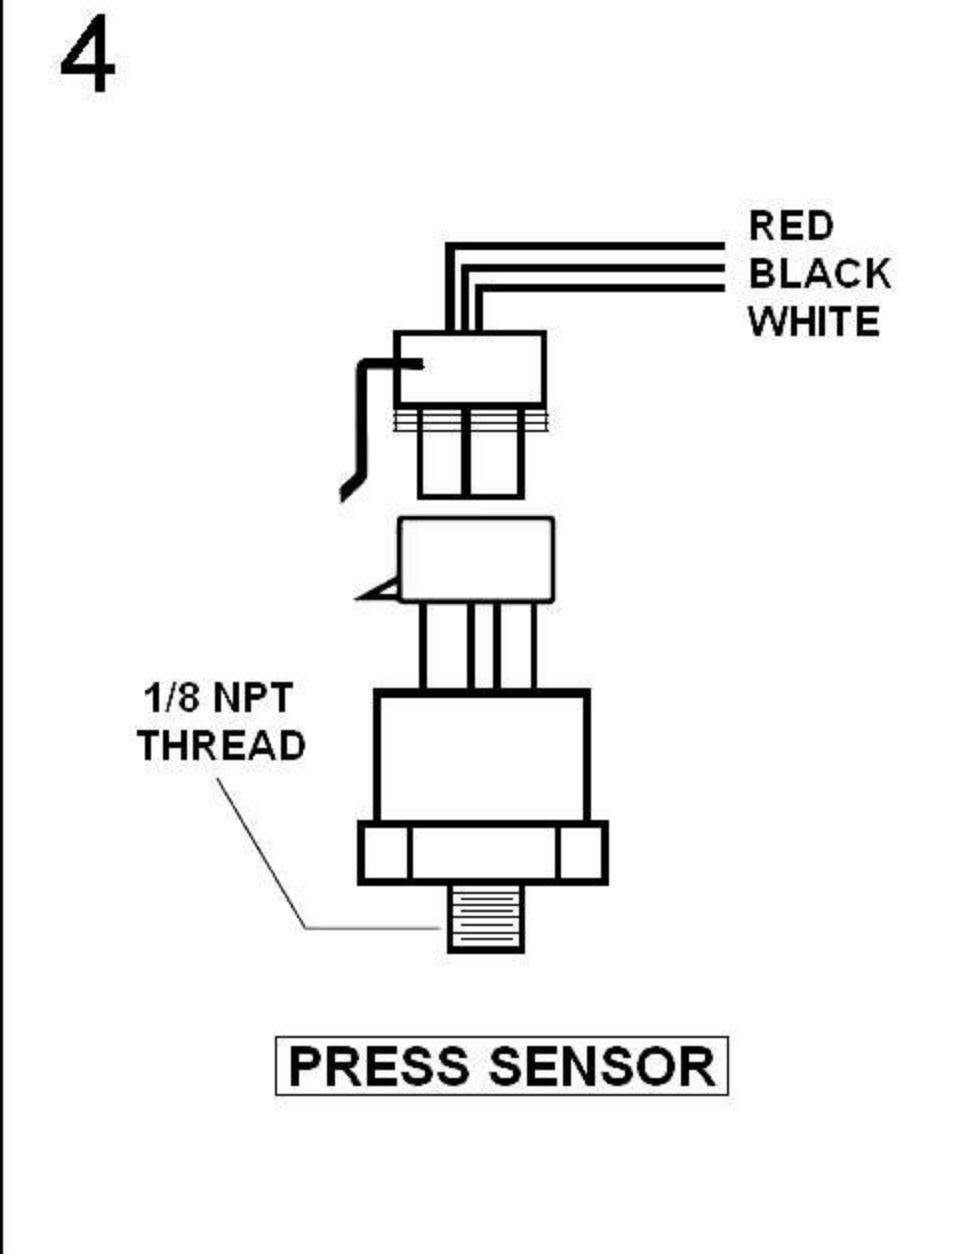

ELECTRICAL GAUGES REMOTE CONTROLLER SERIES

SMOKE LENS & ANGEL RING GAUGE WHITE / BLUE / AMBER LED DISPLAY

Oil Pressure Gauge

OPENING CEREMONY

Oil / Water Temperature Gauge

OPENING CEREMONY

Note: The remote-controller have to buy extraly.