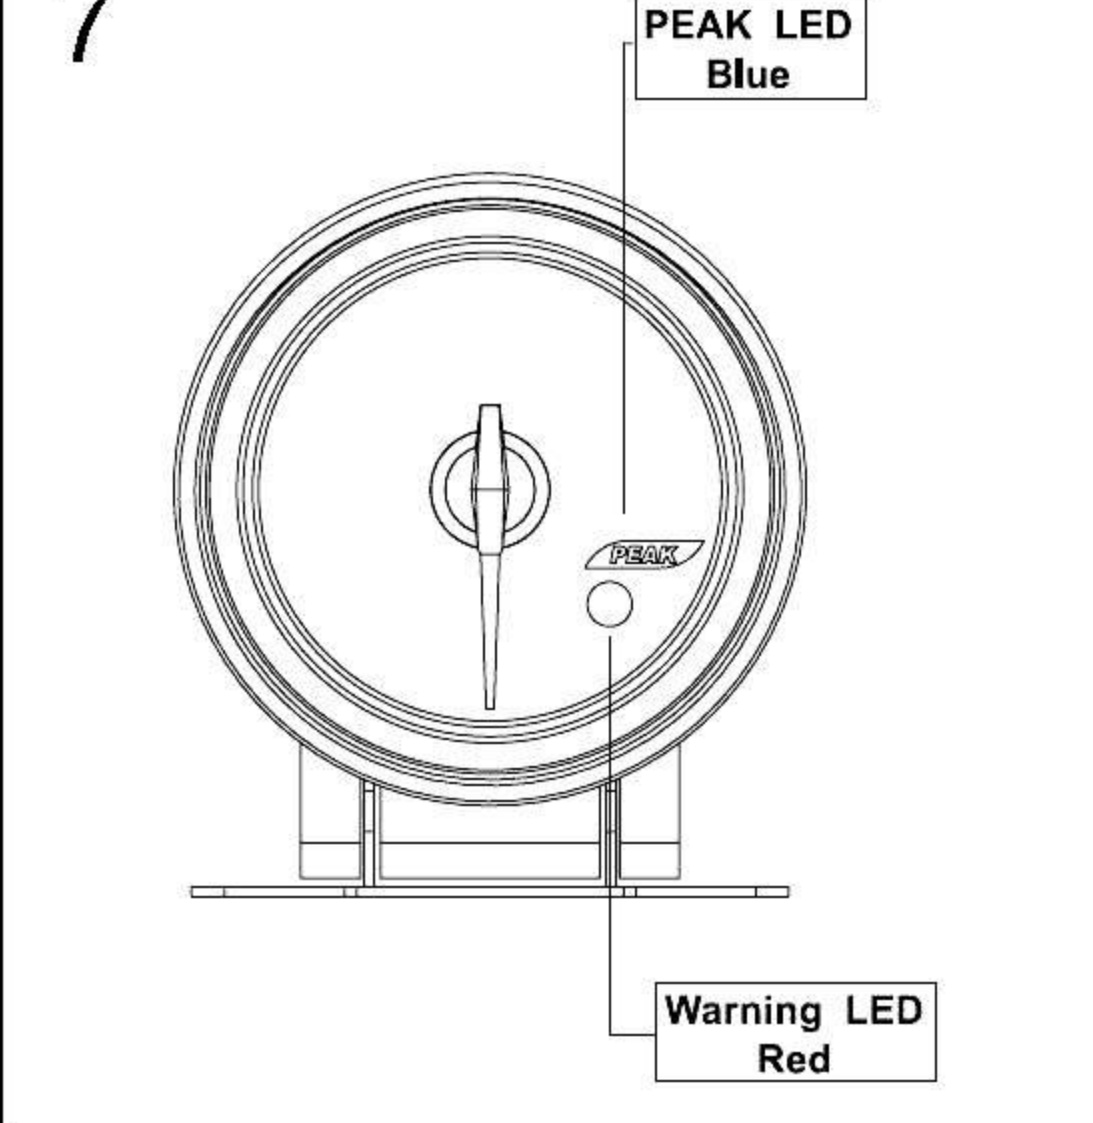

ELECTRICAL GAUGES REMOTE CONTROLLER SERIES

SMOKE LENS & ANGEL RING GAUGE WHITE / BLUE / AMBER LED DISPLAY

Oil Pressure Gauge

OPENING CEREMONY

Oil / Water Temperature Gauge

OPENING CEREMONY

Note: The remote-controller have to buy extraly.