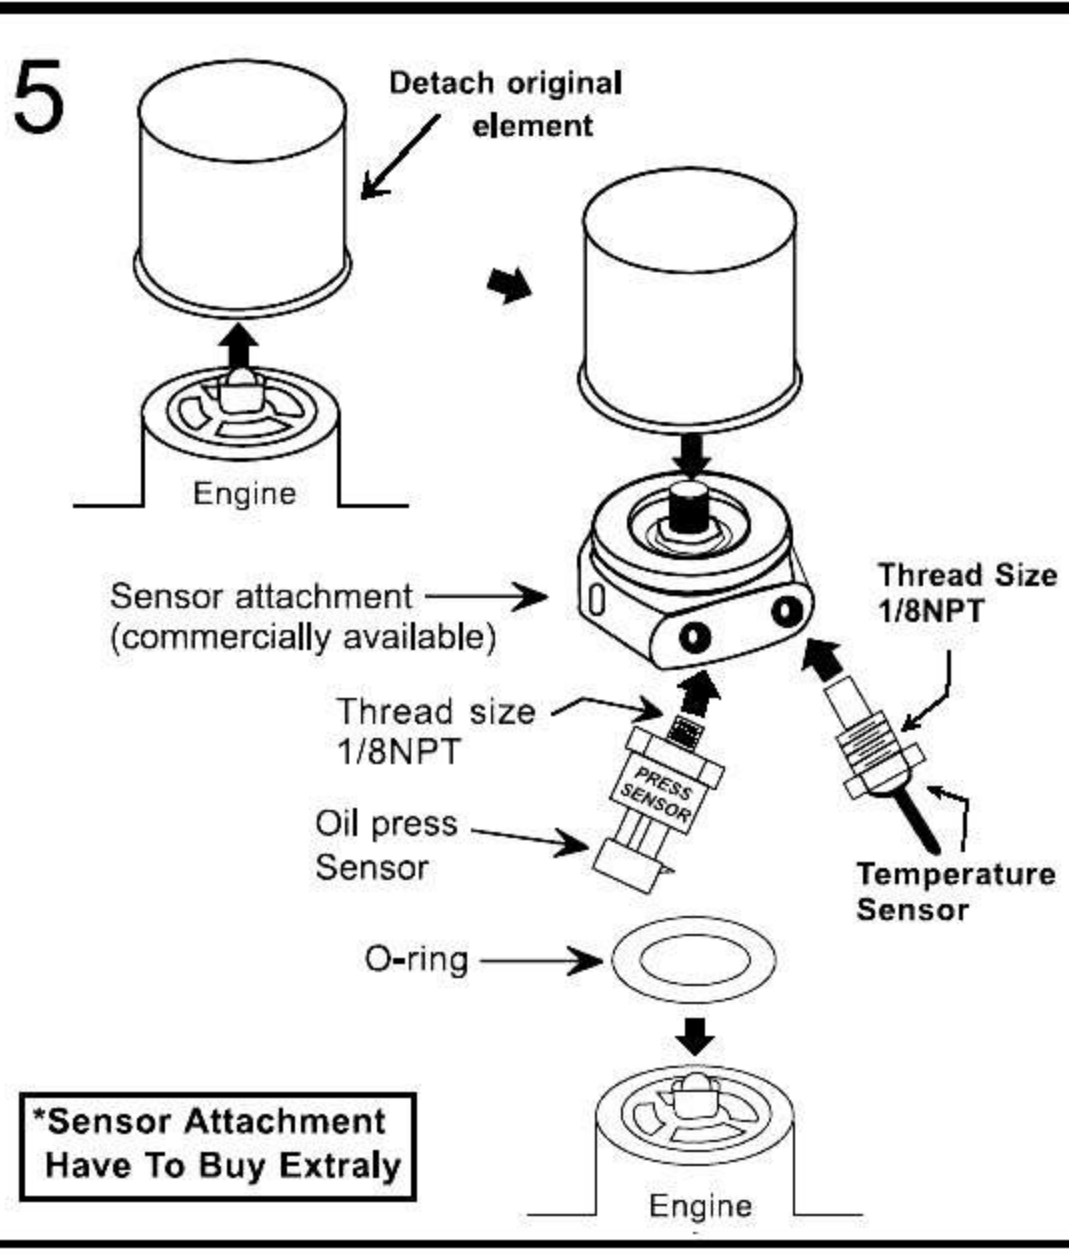

ELECTRICAL GAUGES REMOTE CONTROLLER SERIES

SMOKE LENS & ANGEL RING GAUGE WHITE / BLUE / AMBER LED DISPLAY

Oil Pressure Gauge

OPENING CEREMONY

Oil / Water Temperature Gauge

OPENING CEREMONY

Note: The remote-controller have to buy extraly.