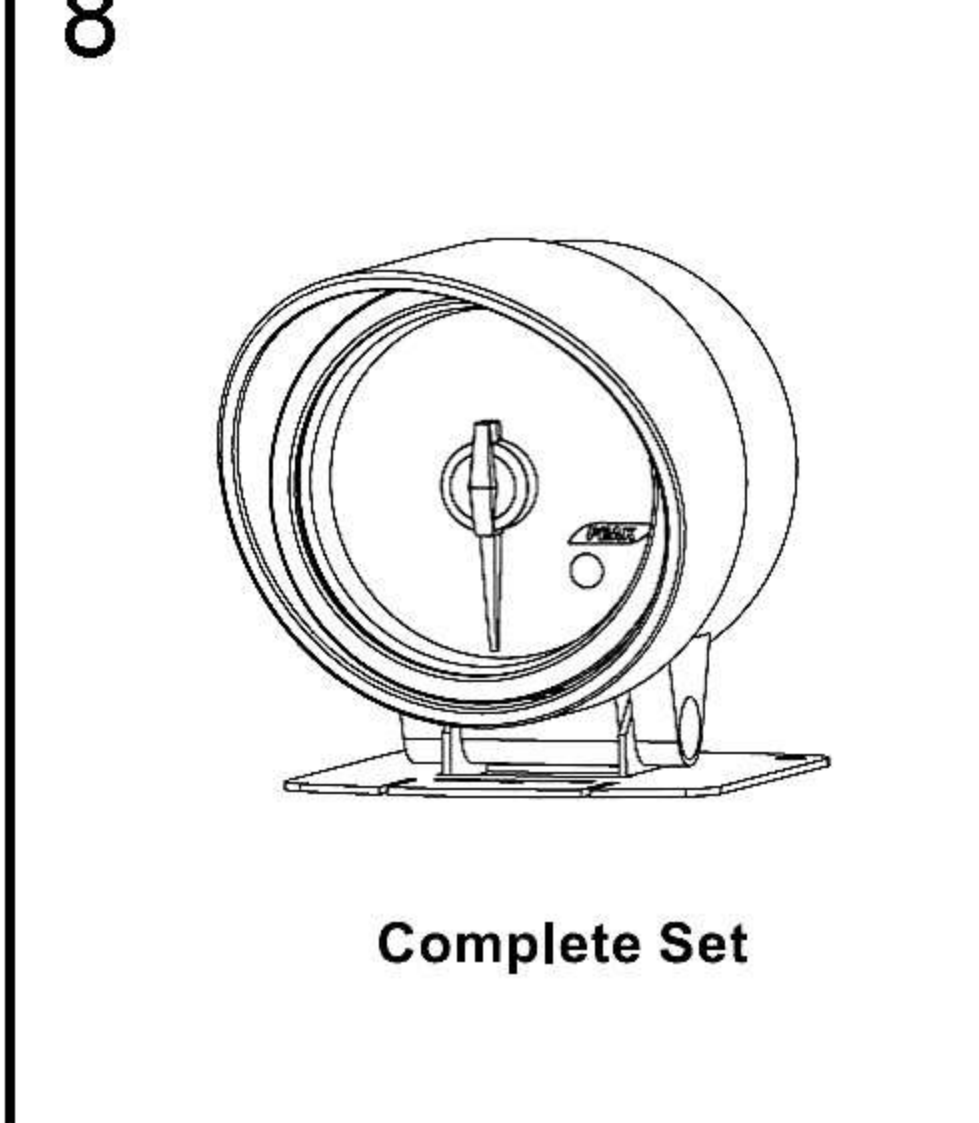

ELECTRICAL GAUGES REMOTE CONTROLLER SERIES

SMOKE LENS & ANGEL RING GAUGE WHITE / BLUE / AMBER LED DISPLAY

Oil Pressure Gauge

OPENING CEREMONY

Oil / Water Temperature Gauge

OPENING CEREMONY

Note: The remote-controller have to buy extraly.