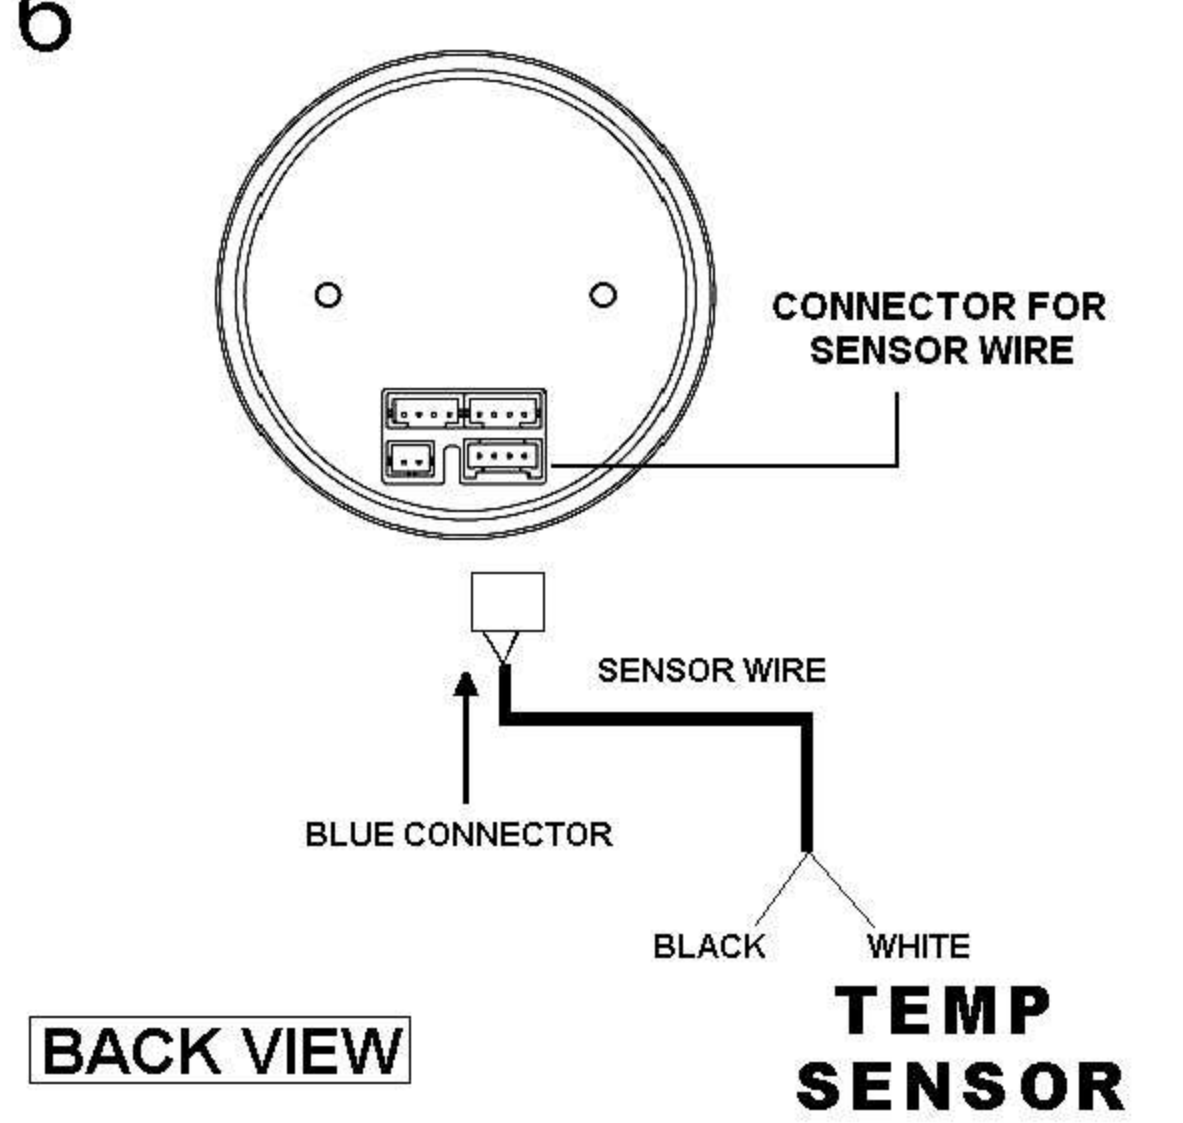

ELECTRICAL GAUGES REMOTE CONTROLLER SERIES

SMOKE LENS & ANGEL RING GAUGE WHITE / BLUE / AMBER LED DISPLAY

Oil Pressure Gauge

OPENING CEREMONY

Oil / Water Temperature Gauge

OPENING CEREMONY

Note: The remote-controller have to buy extraly.