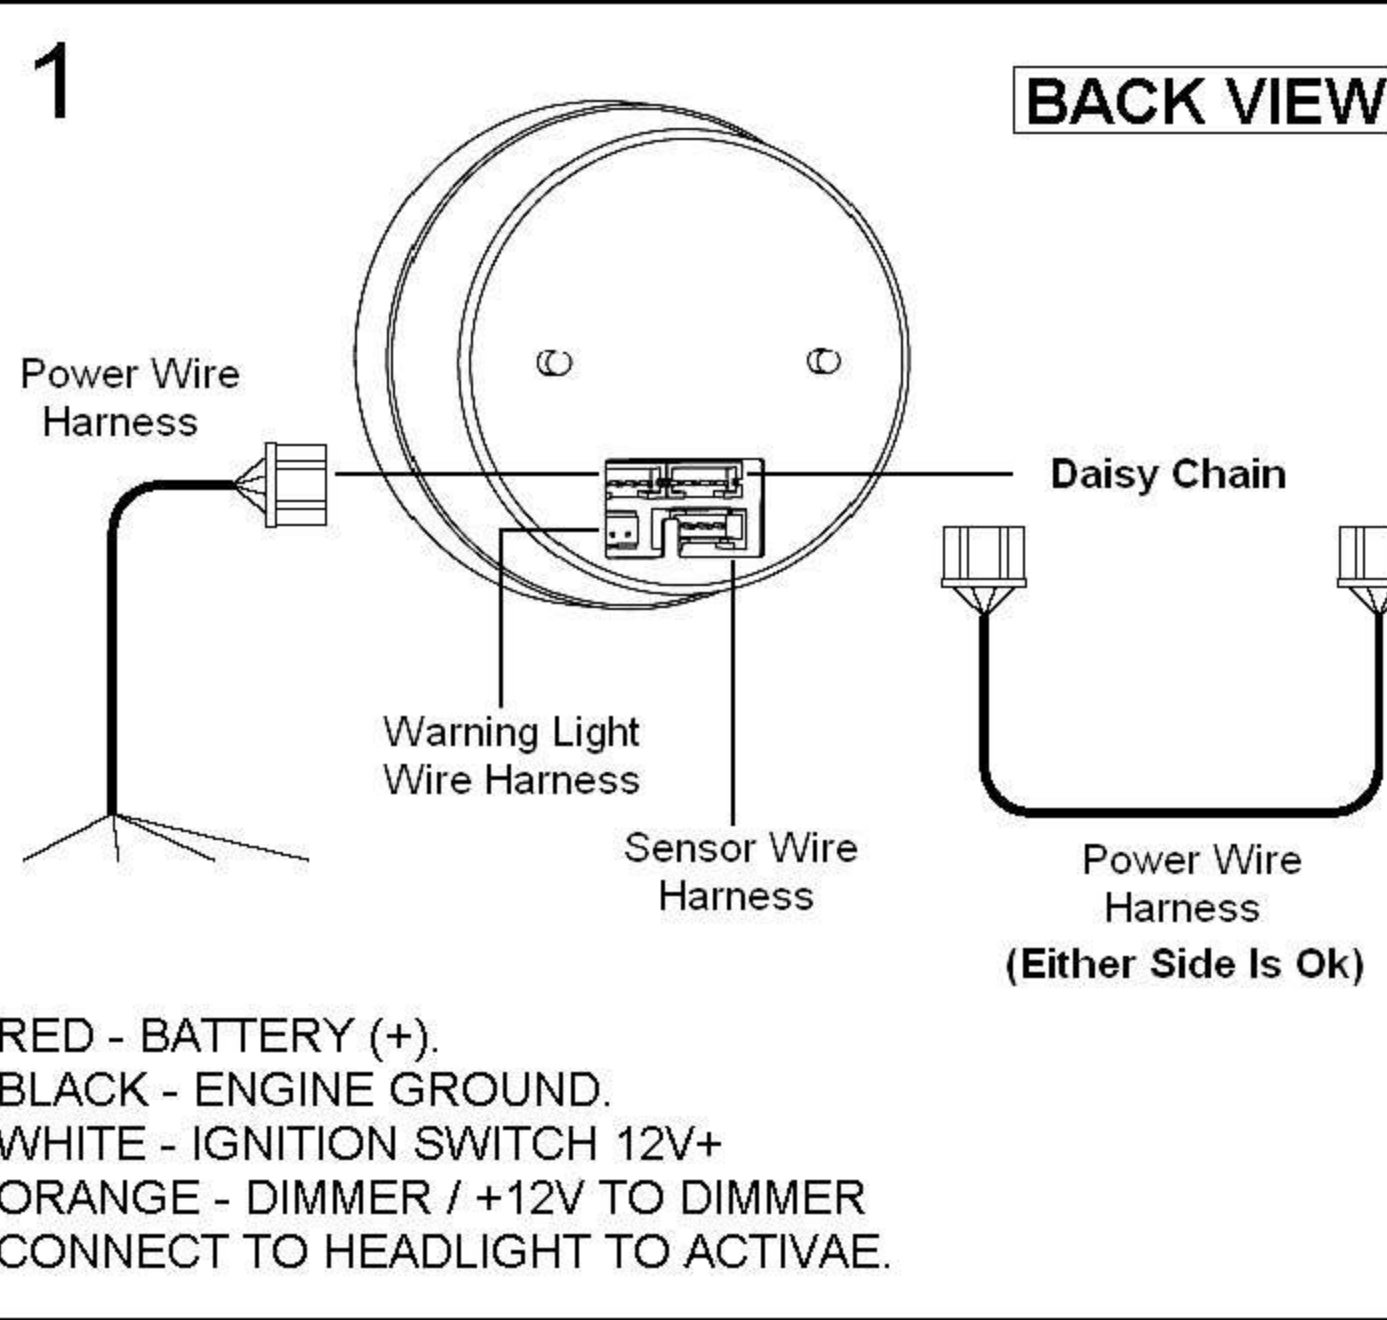

ELECTRICAL GAUGES REMOTE CONTROLLER SERIES

SMOKE LENS & ANGEL RING GAUGE WHITE / BLUE / AMBER LED DISPLAY

Oil Pressure Gauge

OPENING CEREMONY

Oil / Water Temperature Gauge

OPENING CEREMONY

Note: The remote-controller have to buy extraly.