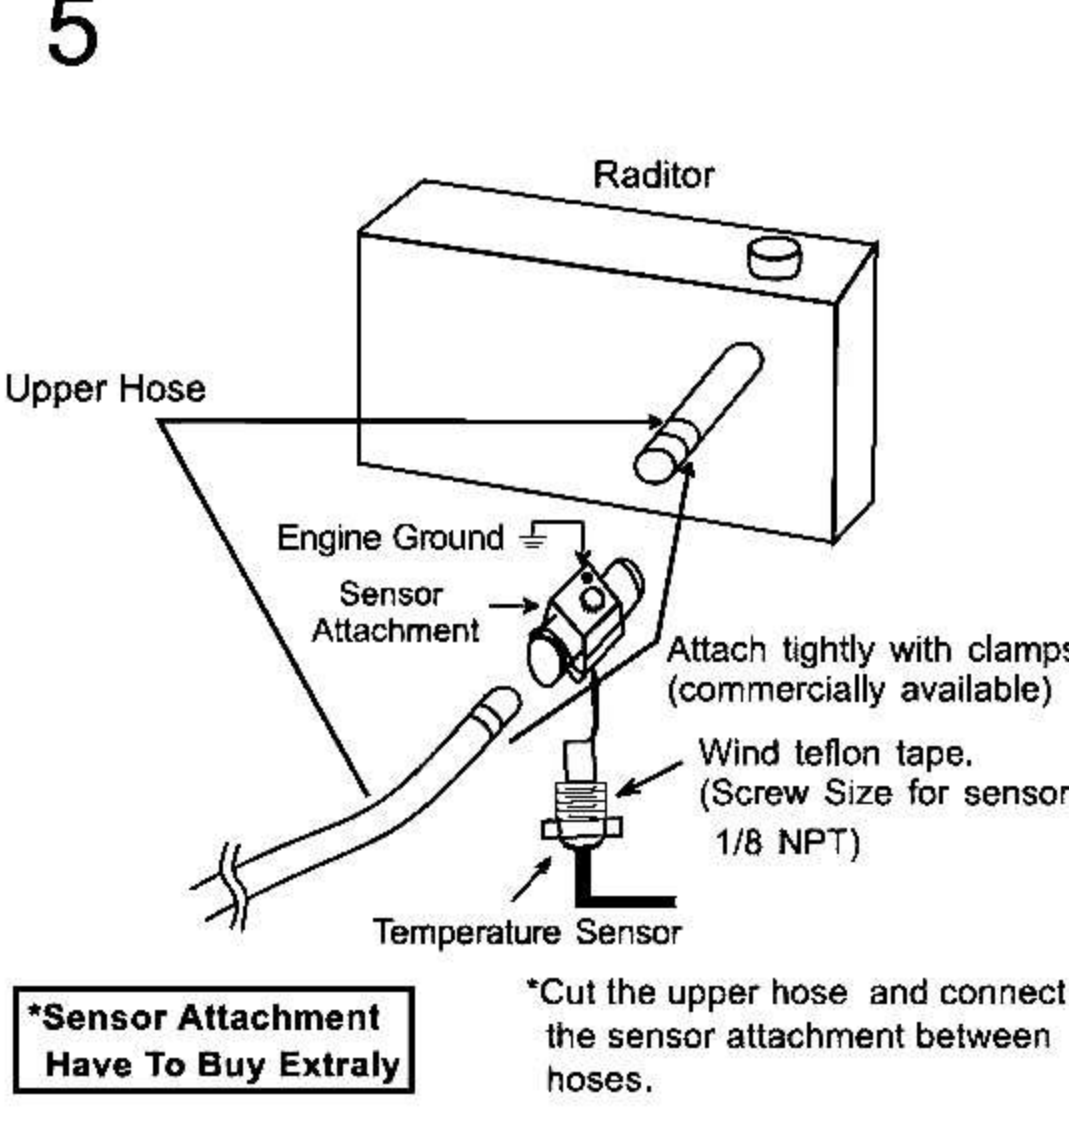

ELECTRICAL GAUGES REMOTE CONTROLLER SERIES

SMOKE LENS & ANGEL RING GAUGE WHITE / BLUE / AMBER LED DISPLAY

Oil Pressure Gauge

OPENING CEREMONY

Oil / Water Temperature Gauge

OPENING CEREMONY

Note: The remote-controller have to buy extraly.