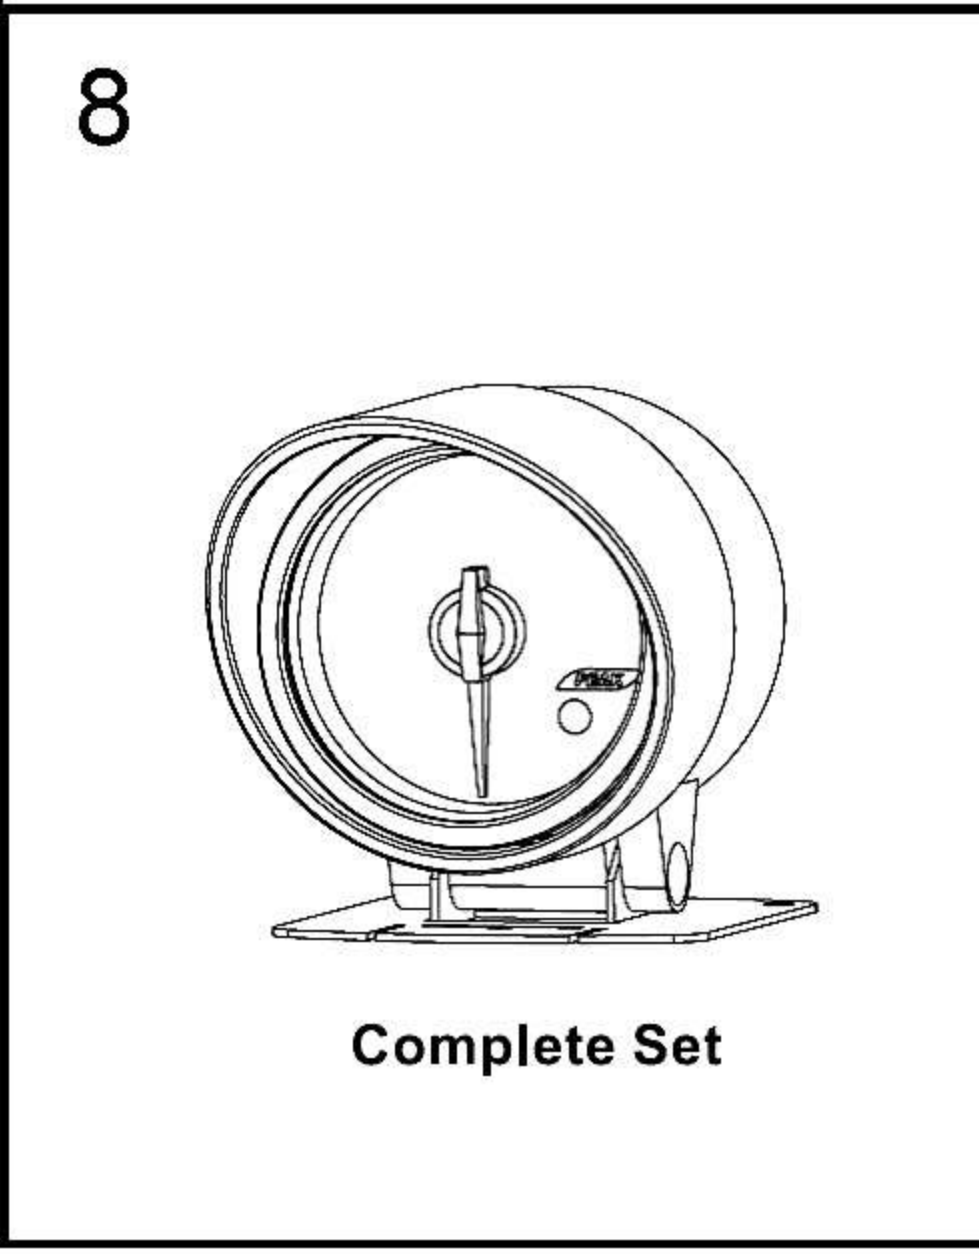

ELECTRICAL GAUGES REMOTE CONTROLLER SERIES

SMOKE LENS & ANGEL RING GAUGE WHITE / BLUE / AMBER LED DISPLAY

Oil Pressure Gauge

OPENING CEREMONY

Oil / Water Temperature Gauge

OPENING CEREMONY

Note: The remote-controller have to buy extraly.