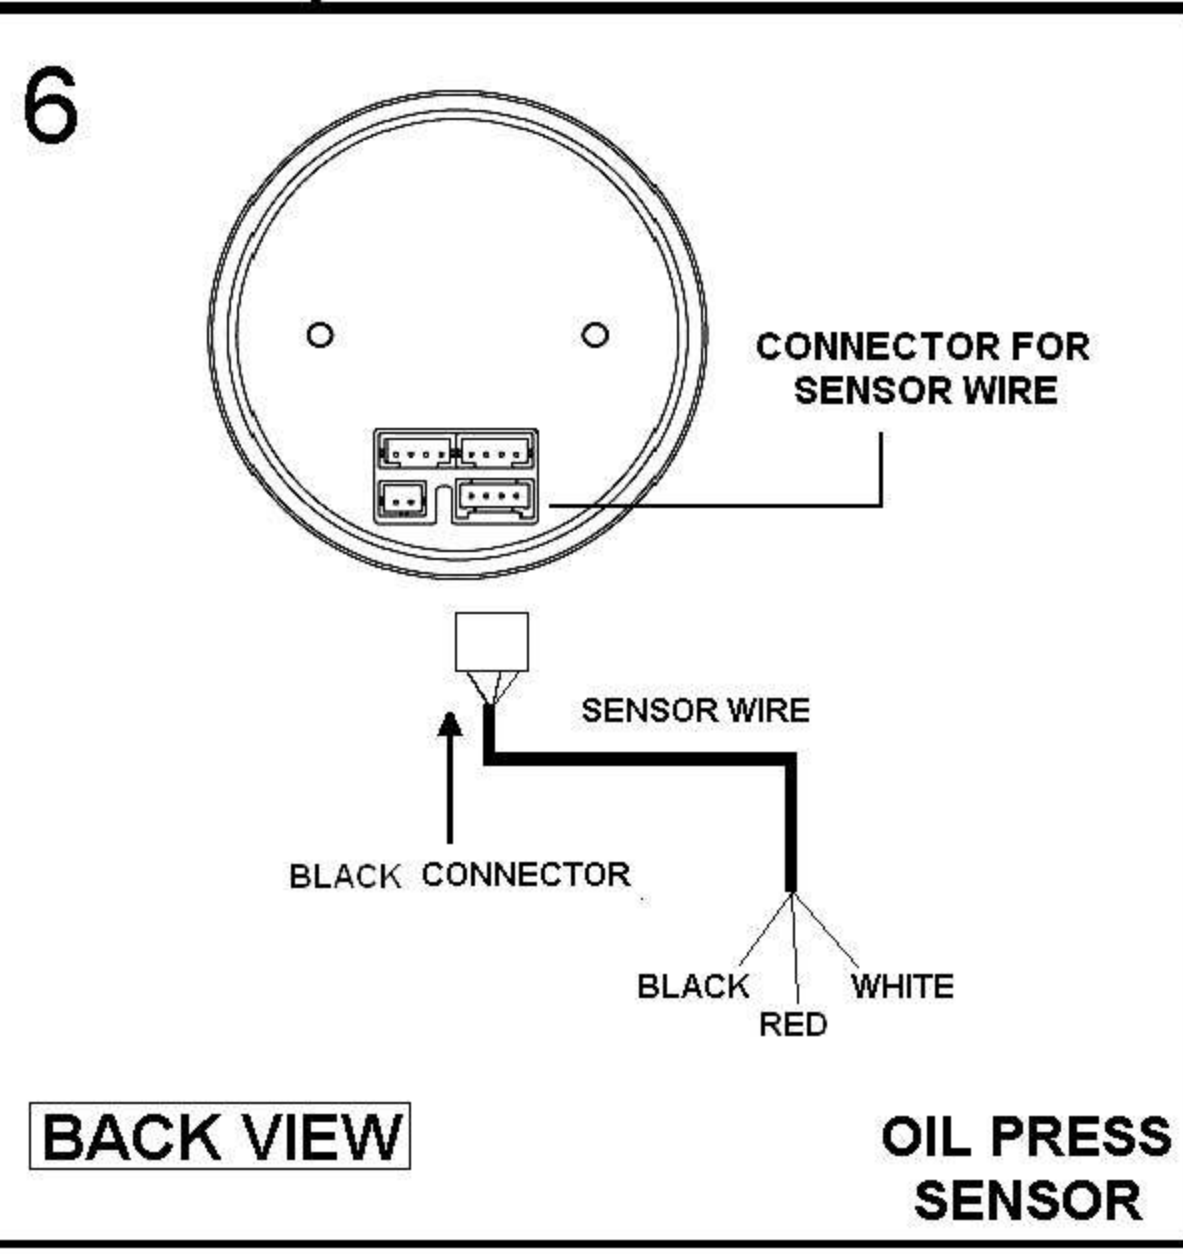

ELECTRICAL GAUGES REMOTE CONTROLLER SERIES

SMOKE LENS & ANGEL RING GAUGE WHITE / BLUE / AMBER LED DISPLAY

Oil Pressure Gauge

OPENING CEREMONY

Oil / Water Temperature Gauge

OPENING CEREMONY

Note: The remote-controller have to buy extraly.