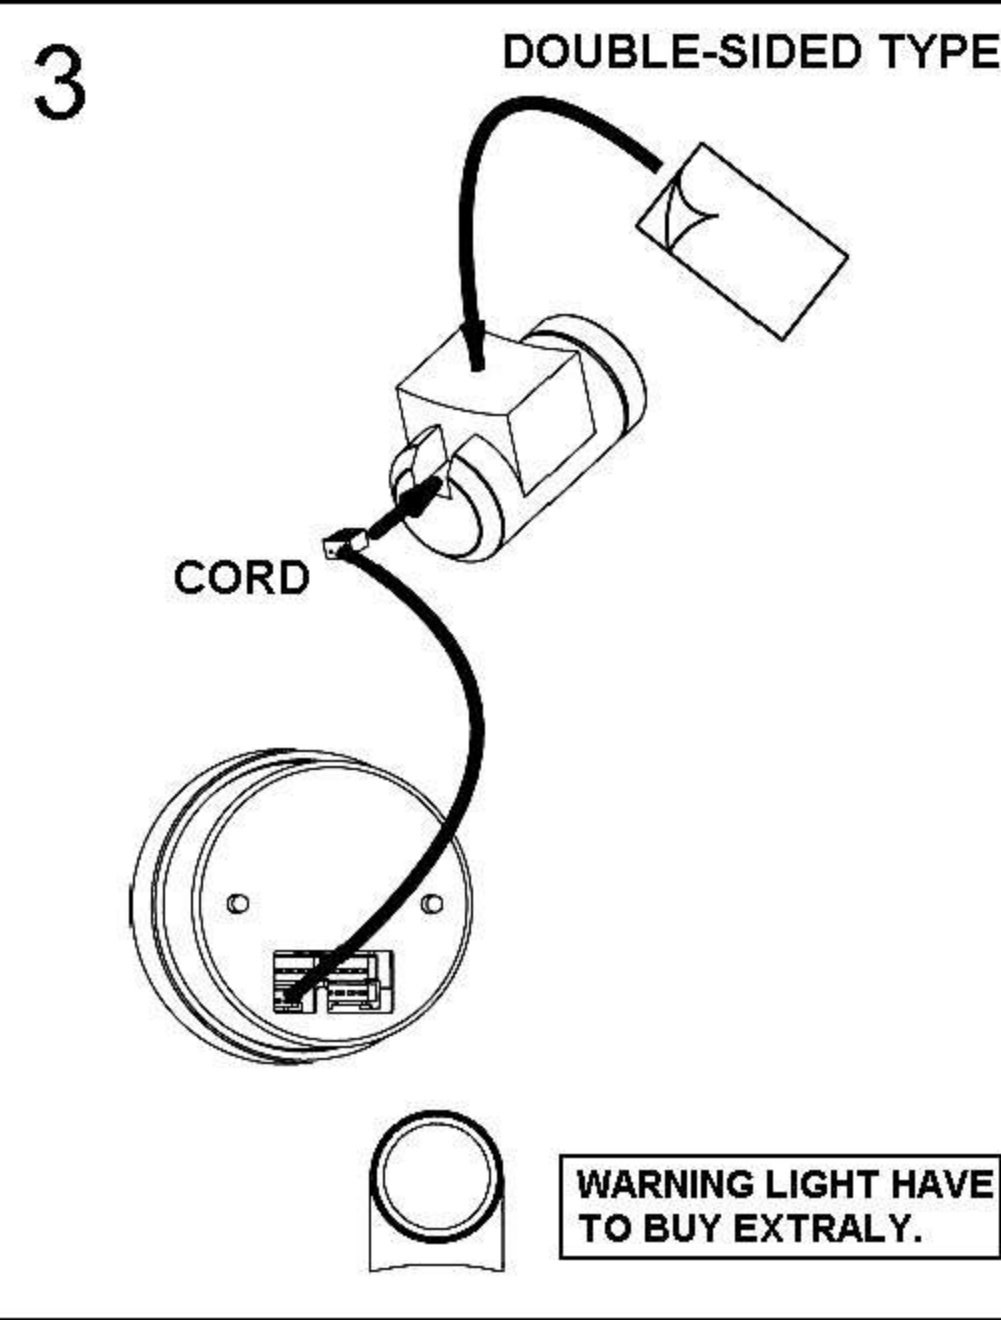

ELECTRICAL GAUGES REMOTE CONTROLLER SERIES

SMOKE LENS & ANGEL RING GAUGE WHITE / BLUE / AMBER LED DISPLAY

Oil Pressure Gauge

OPENING CEREMONY

Oil / Water Temperature Gauge

OPENING CEREMONY

Note: The remote-controller have to buy extraly.