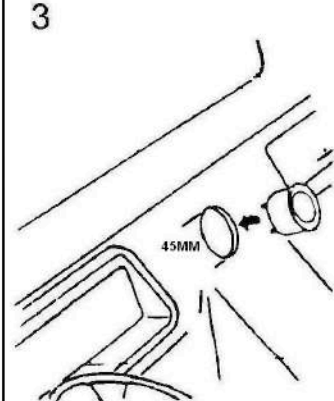

ELECTRICAL GAUGES

TRANSPARENT LENS SERIES AMBER RED LED DISPLAY

Air fuel / ratio

OPENING CEREMONY

1

POWER WIRE
SENSOR WIRE.

RED - BATTERY (+).
BLACK - ENGINE GROUND.
WHITE - IGNITION SWITCH 12V+
ORANGE - CONNECT TO 12V DASH LIGHTING.

BACK VIEW

Boost / Vacuum Gauge

OPENING CEREMONY

1

POWER WIRE
SENSOR WIRE.

RED - BATTERY (+).
BLACK - ENGINE GROUND.
WHITE - IGNITION SWITCH 12V+
ORANGE - CONNECT TO 12V DASH LIGHTING.

BACK VIEW