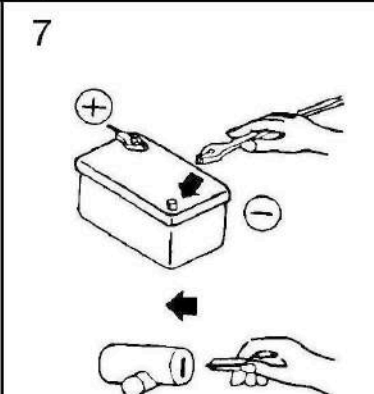

ELECTRICAL GAUGES

TRANSPARENT LENS SERIES AMBER RED LED DISPLAY

Air fuel / ratio

OPENING CEREMONY

1

POWER WIRE
SENSOR WIRE.

RED - BATTERY (+).
BLACK - ENGINE GROUND.
WHITE - IGNITION SWITCH 12V+
ORANGE - CONNECT TO 12V DASH LIGHTING.

BACK VIEW

Boost / Vacuum Gauge

OPENING CEREMONY

1

POWER WIRE
SENSOR WIRE.

RED - BATTERY (+).
BLACK - ENGINE GROUND.
WHITE - IGNITION SWITCH 12V+
ORANGE - CONNECT TO 12V DASH LIGHTING.

BACK VIEW