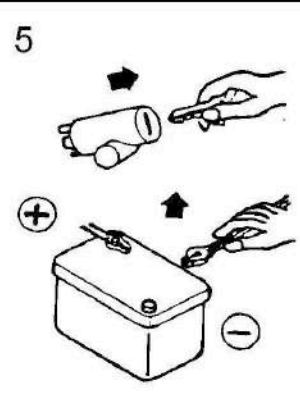

ELECTRICAL GAUGES

TRANSPARENT LENS SERIES AMBER RED LED DISPLAY

Air fuel / ratio

OPENING CEREMONY

1

POWER WIRE
SENSOR WIRE.

RED - BATTERY (+).
BLACK - ENGINE GROUND.
WHITE - IGNITION SWITCH 12V+
ORANGE - CONNECT TO 12V DASH LIGHTING.

BACK VIEW

Boost / Vacuum Gauge

OPENING CEREMONY

1

POWER WIRE
SENSOR WIRE.

RED - BATTERY (+).
BLACK - ENGINE GROUND.
WHITE - IGNITION SWITCH 12V+
ORANGE - CONNECT TO 12V DASH LIGHTING.

BACK VIEW