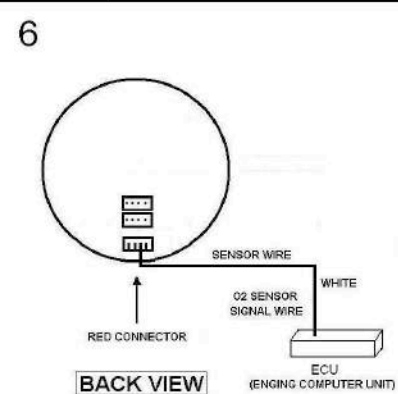

ELECTRICAL GAUGES

TRANSPARENT LENS SERIES AMBER RED LED DISPLAY

Air fuel / ratio

OPENING CEREMONY

1

POWER WIRE
SENSOR WIRE.

RED - BATTERY (+).
BLACK - ENGINE GROUND.
WHITE - IGNITION SWITCH 12V+
ORANGE - CONNECT TO 12V DASH LIGHTING.

BACK VIEW

Boost / Vacuum Gauge

OPENING CEREMONY

1

POWER WIRE
SENSOR WIRE.

RED - BATTERY (+).
BLACK - ENGINE GROUND.
WHITE - IGNITION SWITCH 12V+
ORANGE - CONNECT TO 12V DASH LIGHTING.

BACK VIEW