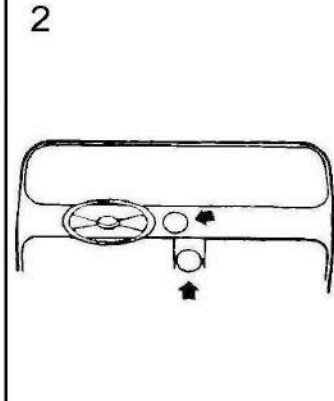

ELECTRICAL GAUGES

TRANSPARENT LENS SERIES AMBER RED LED DISPLAY

Air fuel / ratio

OPENING CEREMONY

1

POWER WIRE
SENSOR WIRE.

RED - BATTERY (+).
BLACK - ENGINE GROUND.
WHITE - IGNITION SWITCH 12V+
ORANGE - CONNECT TO 12V DASH LIGHTING.

BACK VIEW

Boost / Vacuum Gauge

OPENING CEREMONY

1

POWER WIRE
SENSOR WIRE.

RED - BATTERY (+).
BLACK - ENGINE GROUND.
WHITE - IGNITION SWITCH 12V+
ORANGE - CONNECT TO 12V DASH LIGHTING.

BACK VIEW