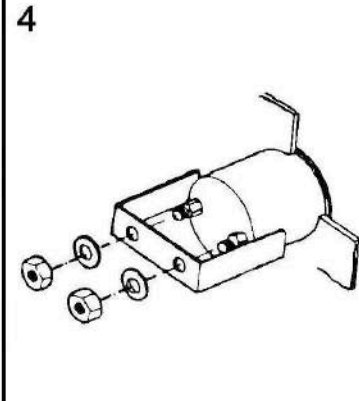

ELECTRICAL GAUGES

TRANSPARENT LENS SERIES AMBER RED LED DISPLAY

Air fuel / ratio

OPENING CEREMONY

1

POWER WIRE
SENSOR WIRE.

RED - BATTERY (+).
BLACK - ENGINE GROUND.
WHITE - IGNITION SWITCH 12V+
ORANGE - CONNECT TO 12V DASH LIGHTING.

BACK VIEW

Boost / Vacuum Gauge

OPENING CEREMONY

1

POWER WIRE
SENSOR WIRE.

RED - BATTERY (+).
BLACK - ENGINE GROUND.
WHITE - IGNITION SWITCH 12V+
ORANGE - CONNECT TO 12V DASH LIGHTING.

BACK VIEW