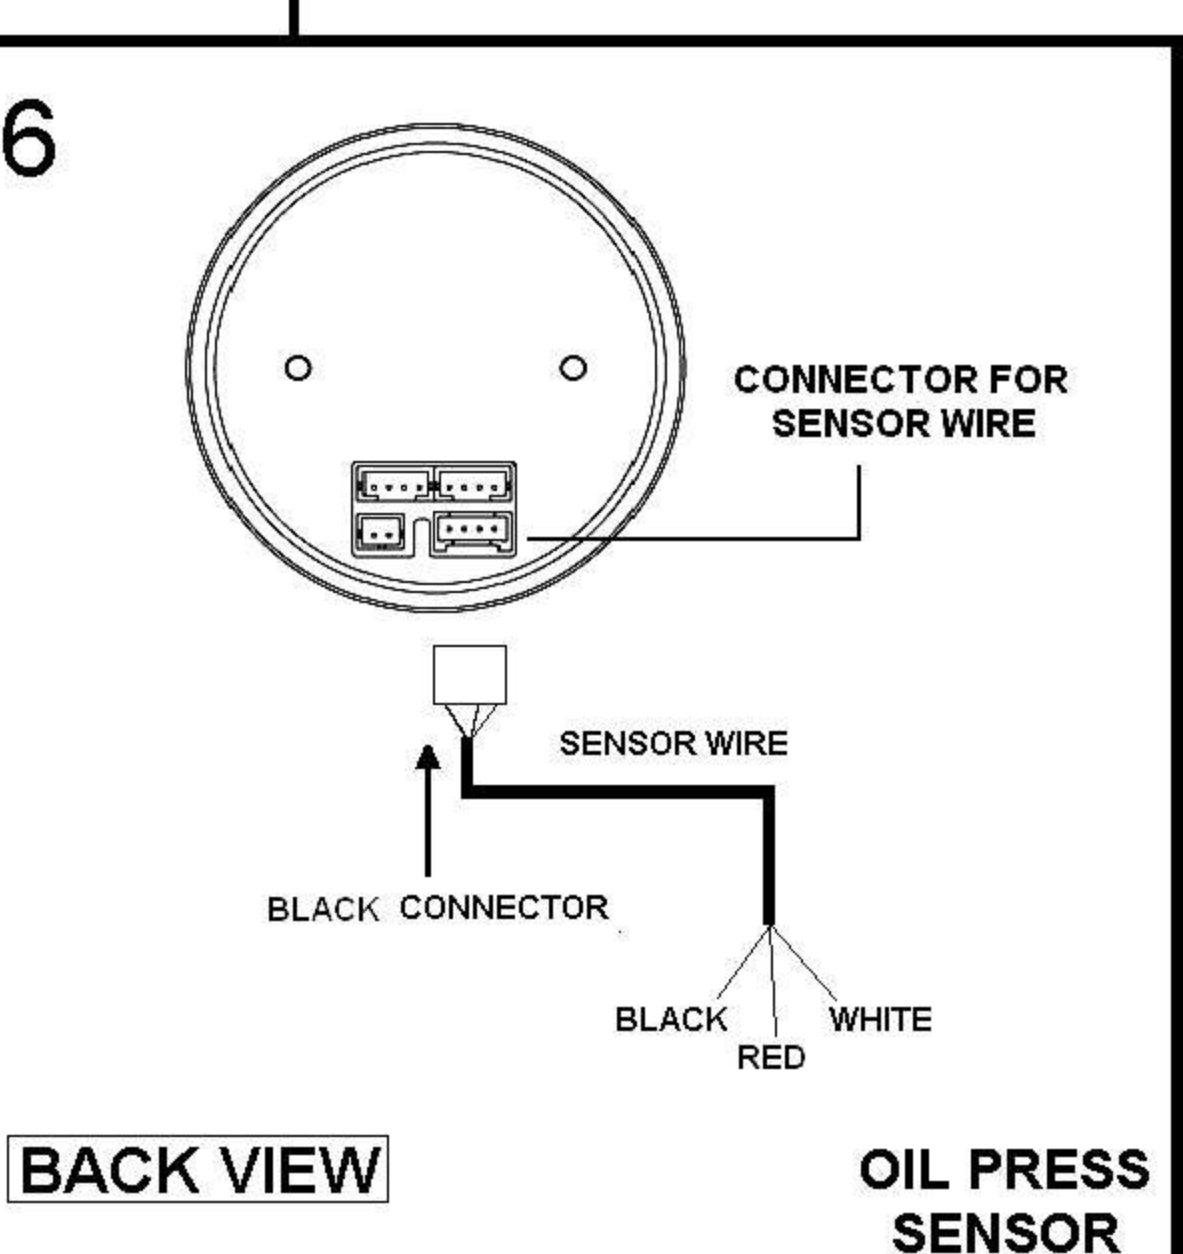

ELECTRICAL GAUGES REMOTE CONTROLLER SERIES

SMOKE LENS & ANGEL RING GAUGE WHITE / BLUE / AMBER LED DISPLAY

Oil Pressure Gauge

OPENING CEREMONY

Oil / Water Temperature Gauge

OPENING CEREMONY

Note: The remote-controller have to buy extraly.