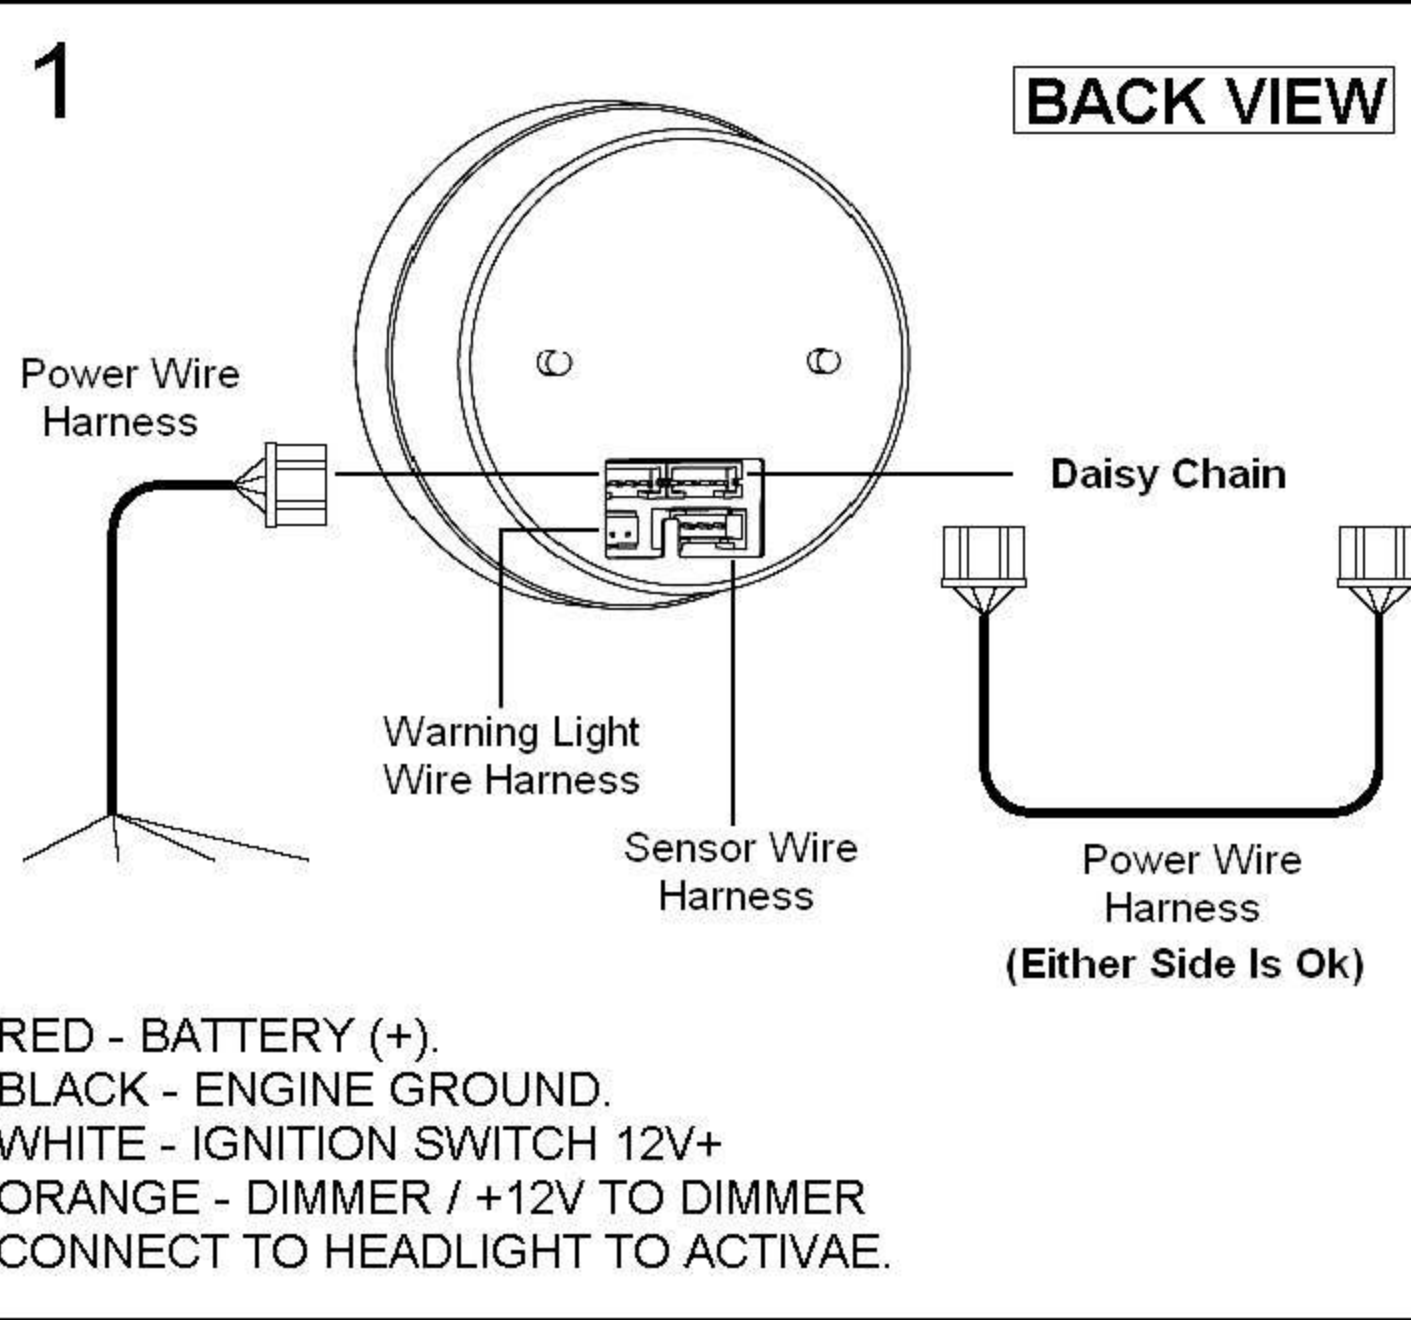

ELECTRICAL GAUGES REMOTE CONTROLLER SERIES

SMOKE LENS & ANGEL RING GAUGE WHITE / BLUE / AMBER LED DISPLAY

Oil Pressure Gauge

OPENING CEREMONY

Oil / Water Temperature Gauge

OPENING CEREMONY

Note: The remote-controller have to buy extraly.