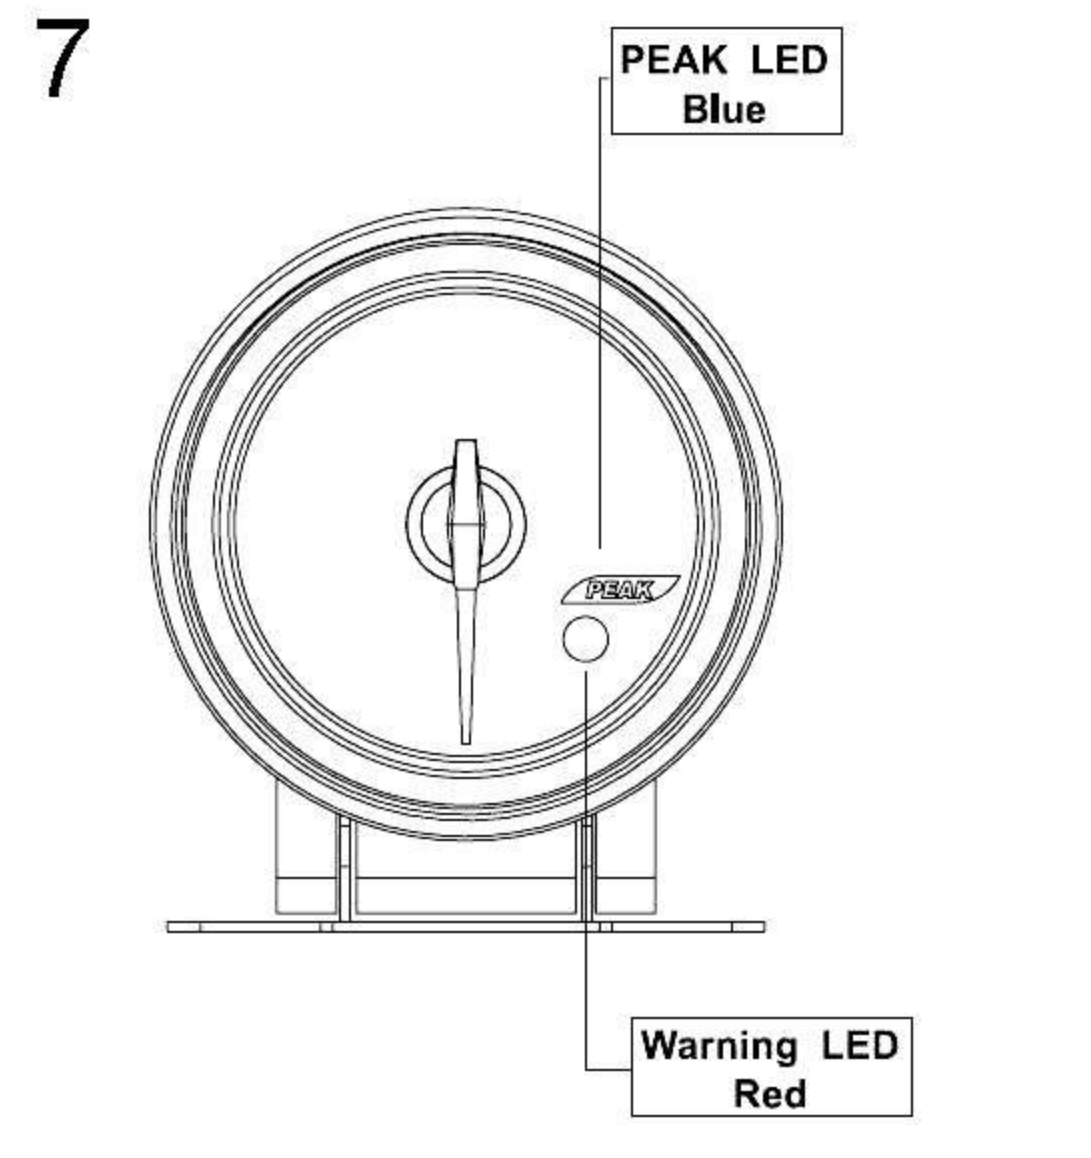

ELECTRICAL GAUGES REMOTE CONTROLLER SERIES

SMOKE LENS & ANGEL RING GAUGE WHITE / BLUE / AMBER LED DISPLAY

Oil Pressure Gauge

OPENING CEREMONY

Oil / Water Temperature Gauge

OPENING CEREMONY

Note: The remote-controller have to buy extraly.