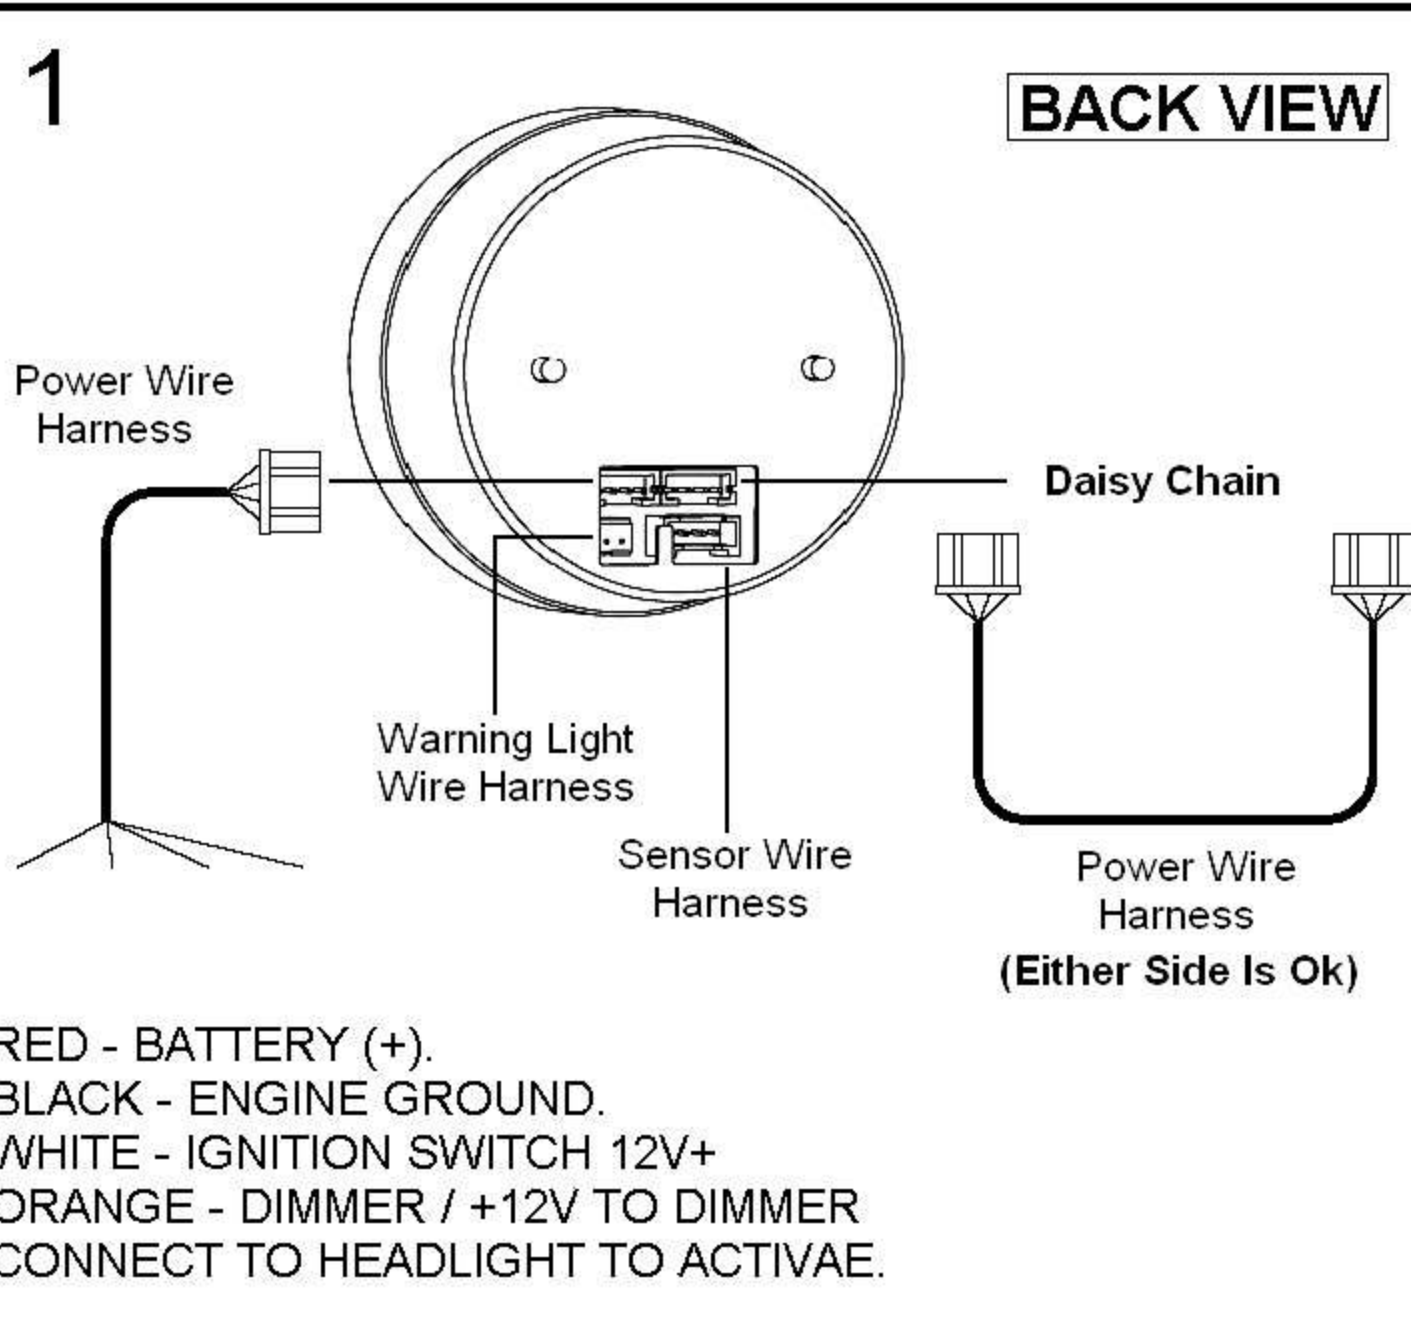

ELECTRICAL GAUGES REMOTE CONTROLLER SERIES

SMOKE LENS & ANGEL RING GAUGE WHITE / BLUE / AMBER LED DISPLAY

Oil Pressure Gauge

OPENING CEREMONY

Oil / Water Temperature Gauge

OPENING CEREMONY

Note: The remote-controller have to buy extraly.