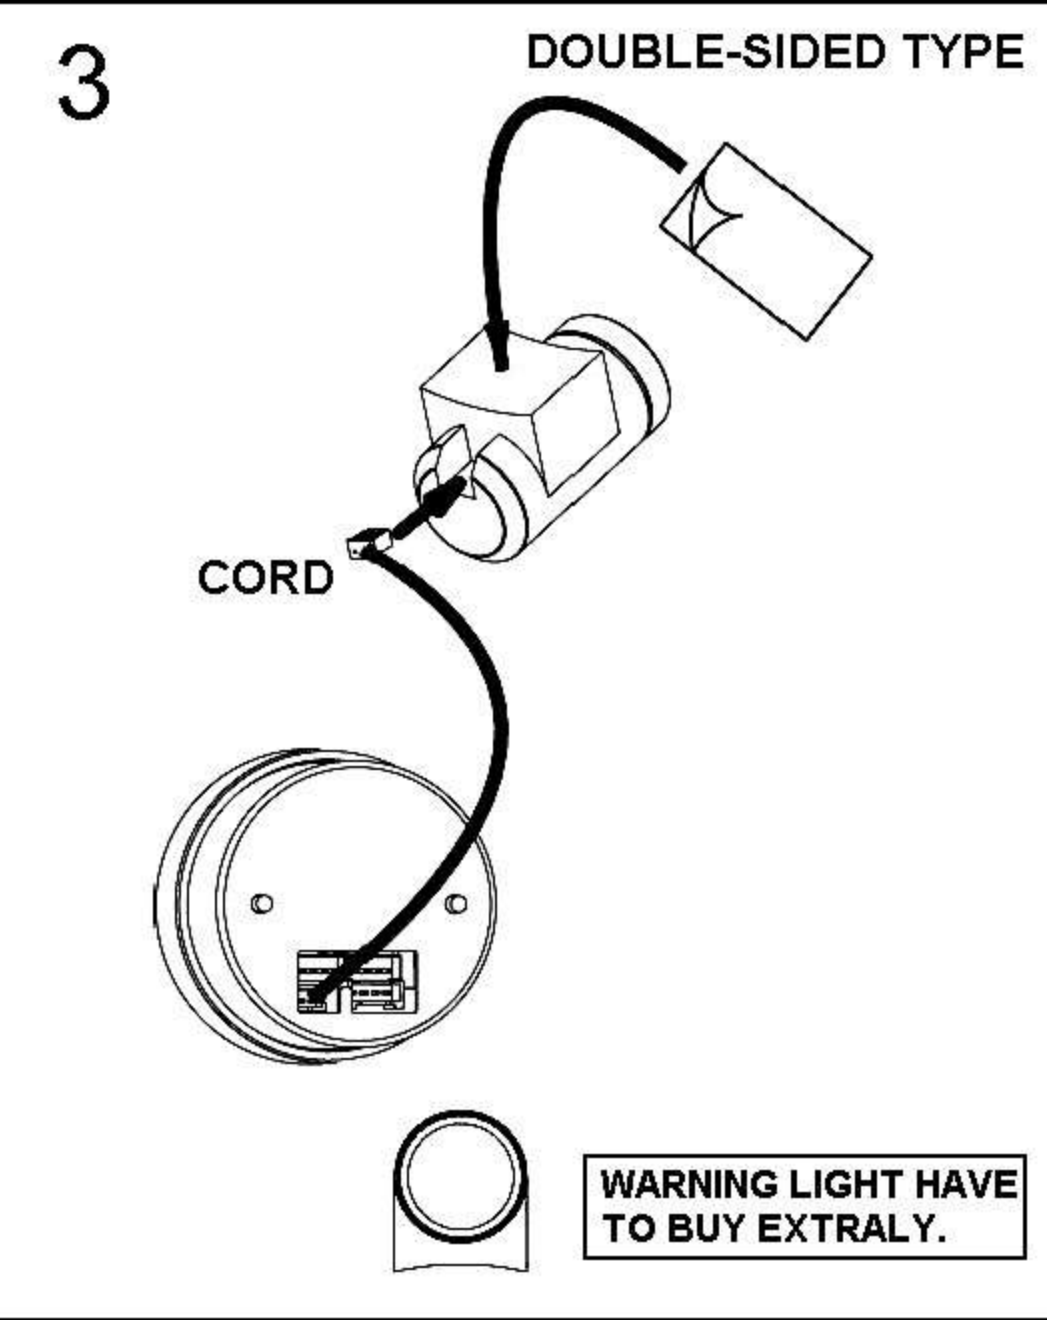

ELECTRICAL GAUGES REMOTE CONTROLLER SERIES

SMOKE LENS & ANGEL RING GAUGE WHITE / BLUE / AMBER LED DISPLAY

Oil Pressure Gauge

OPENING CEREMONY

Oil / Water Temperature Gauge

OPENING CEREMONY

Note: The remote-controller have to buy extraly.