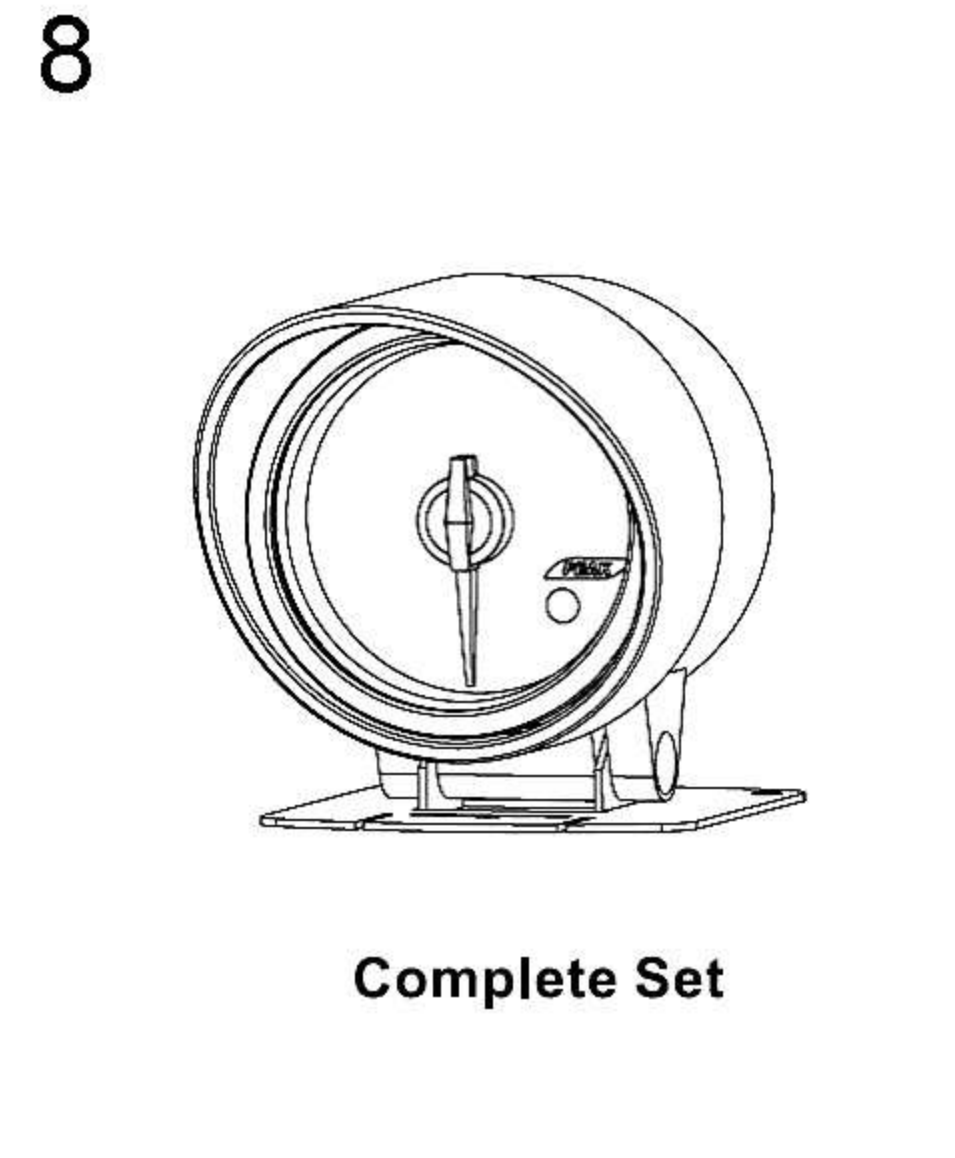

ELECTRICAL GAUGES REMOTE CONTROLLER SERIES

SMOKE LENS & ANGEL RING GAUGE WHITE / BLUE / AMBER LED DISPLAY

Oil Pressure Gauge

OPENING CEREMONY

Oil / Water Temperature Gauge

OPENING CEREMONY

Note: The remote-controller have to buy extraly.