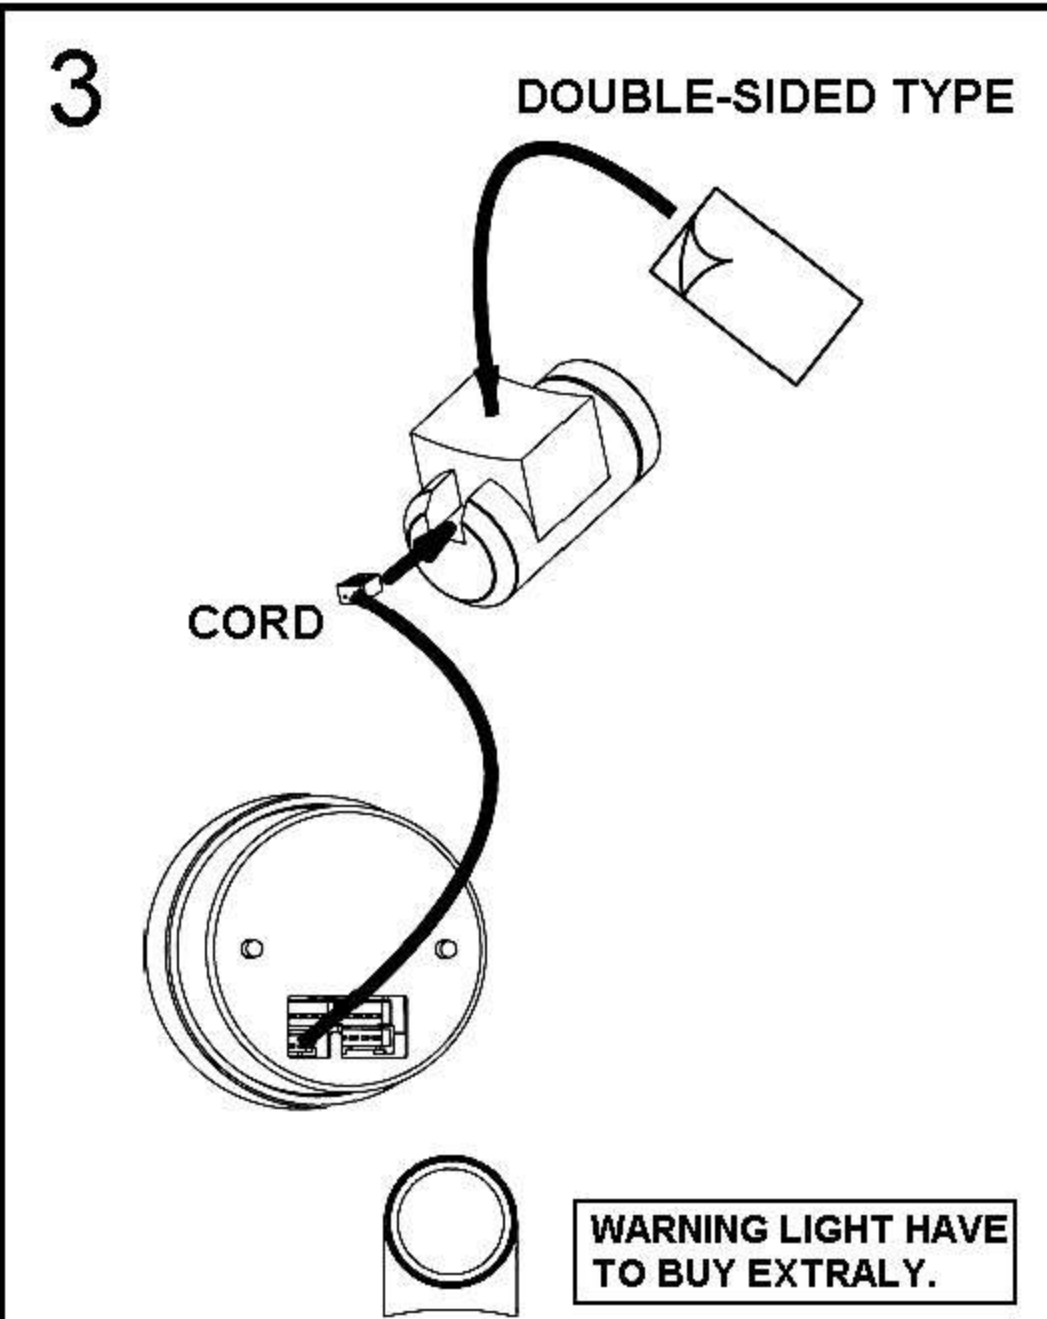

ELECTRICAL GAUGES REMOTE CONTROLLER SERIES

SMOKE LENS & ANGEL RING GAUGE WHITE / BLUE / AMBER LED DISPLAY

Oil Pressure Gauge

OPENING CEREMONY

Oil / Water Temperature Gauge

OPENING CEREMONY

Note: The remote-controller have to buy extraly.