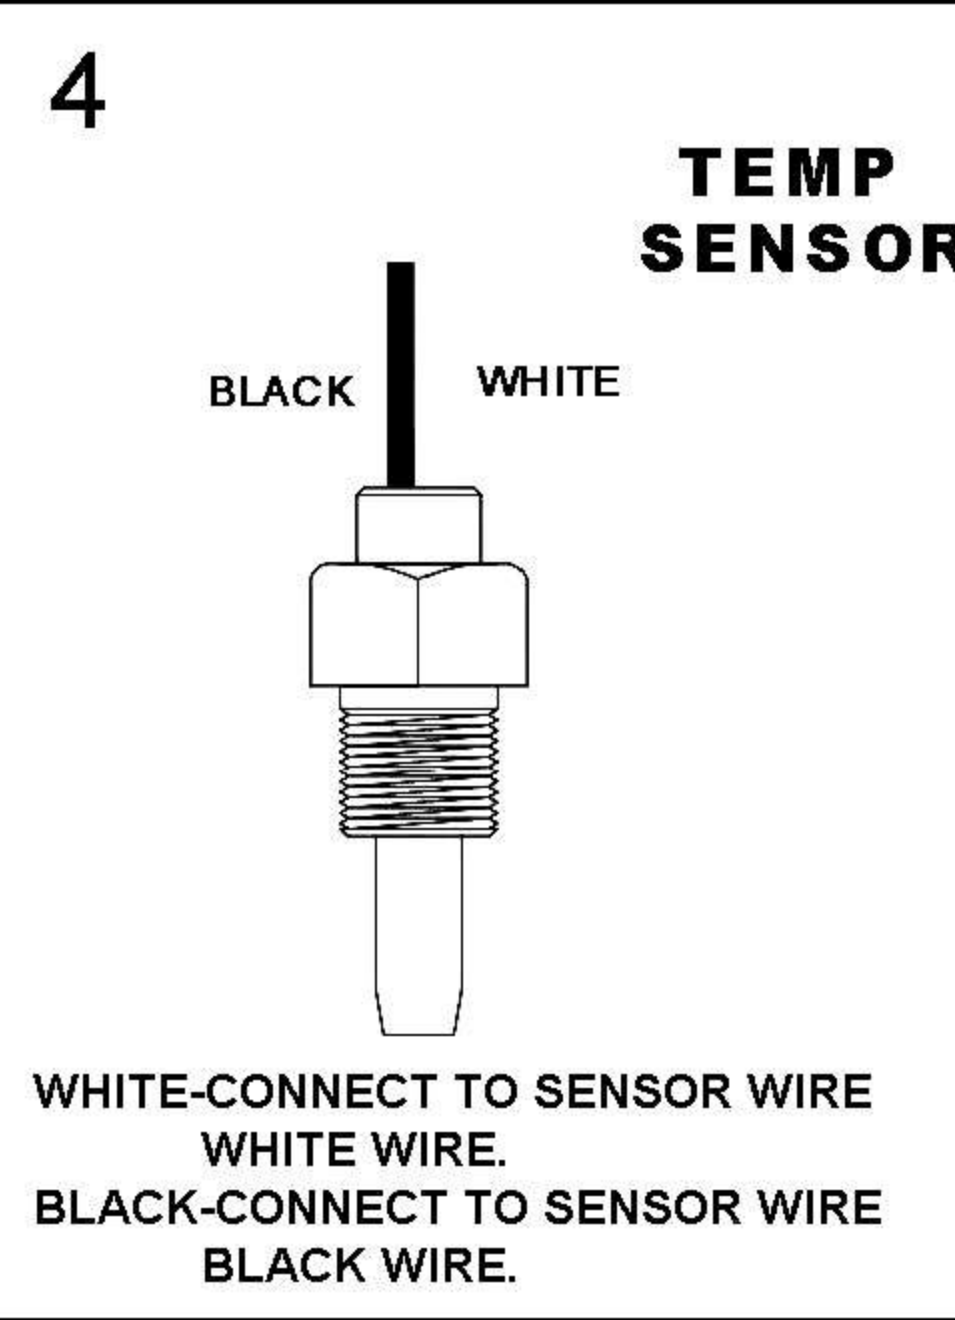

ELECTRICAL GAUGES REMOTE CONTROLLER SERIES

SMOKE LENS & ANGEL RING GAUGE WHITE / BLUE / AMBER LED DISPLAY

Oil Pressure Gauge

OPENING CEREMONY

Oil / Water Temperature Gauge

OPENING CEREMONY

Note: The remote-controller have to buy extraly.