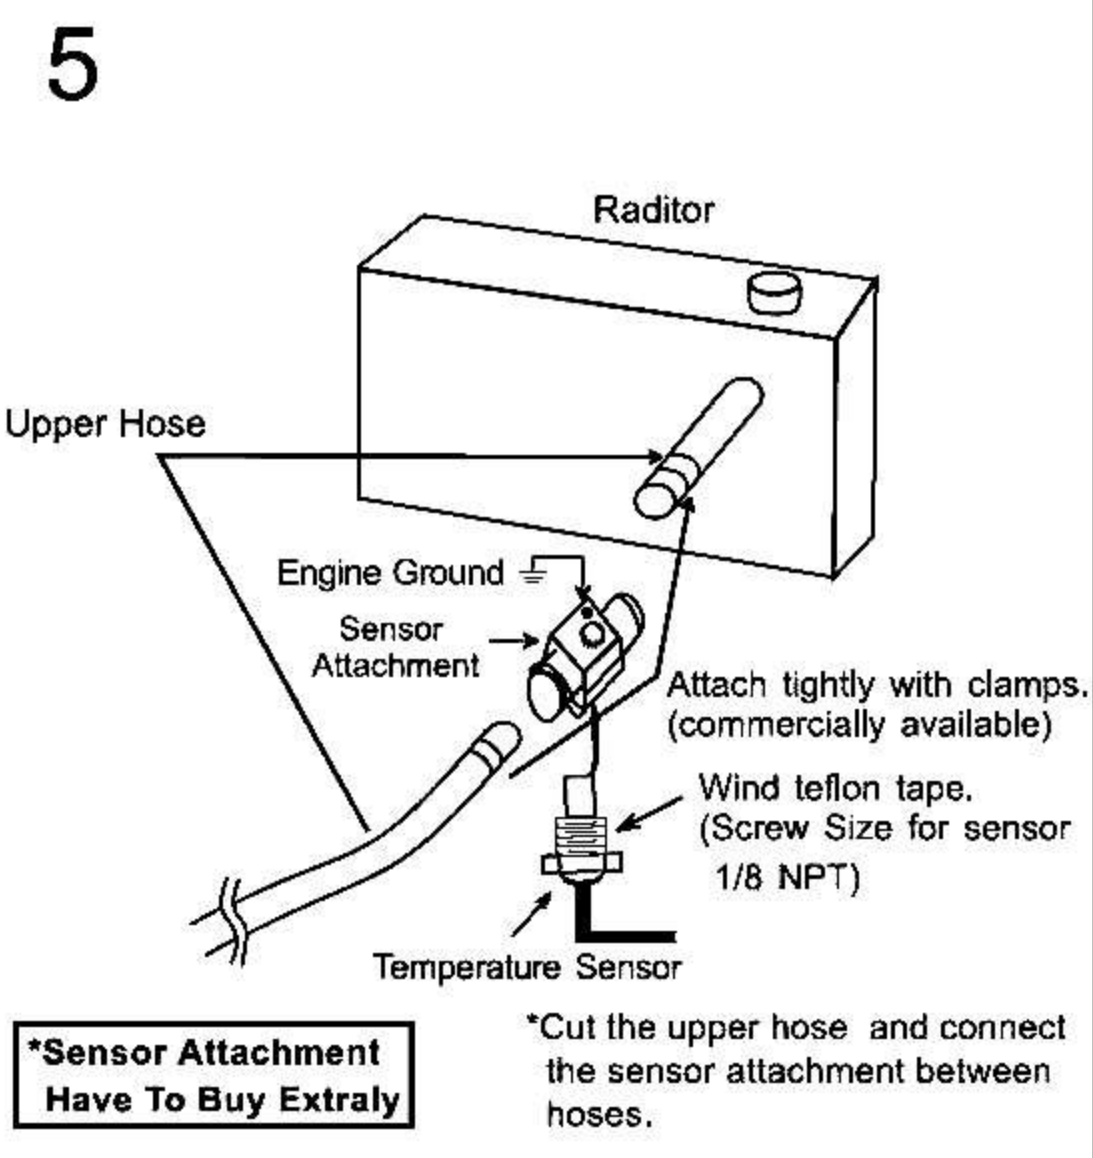

ELECTRICAL GAUGES REMOTE CONTROLLER SERIES

SMOKE LENS & ANGEL RING GAUGE WHITE / BLUE / AMBER LED DISPLAY

Oil Pressure Gauge

OPENING CEREMONY

Oil / Water Temperature Gauge

OPENING CEREMONY

Note: The remote-controller have to buy extraly.