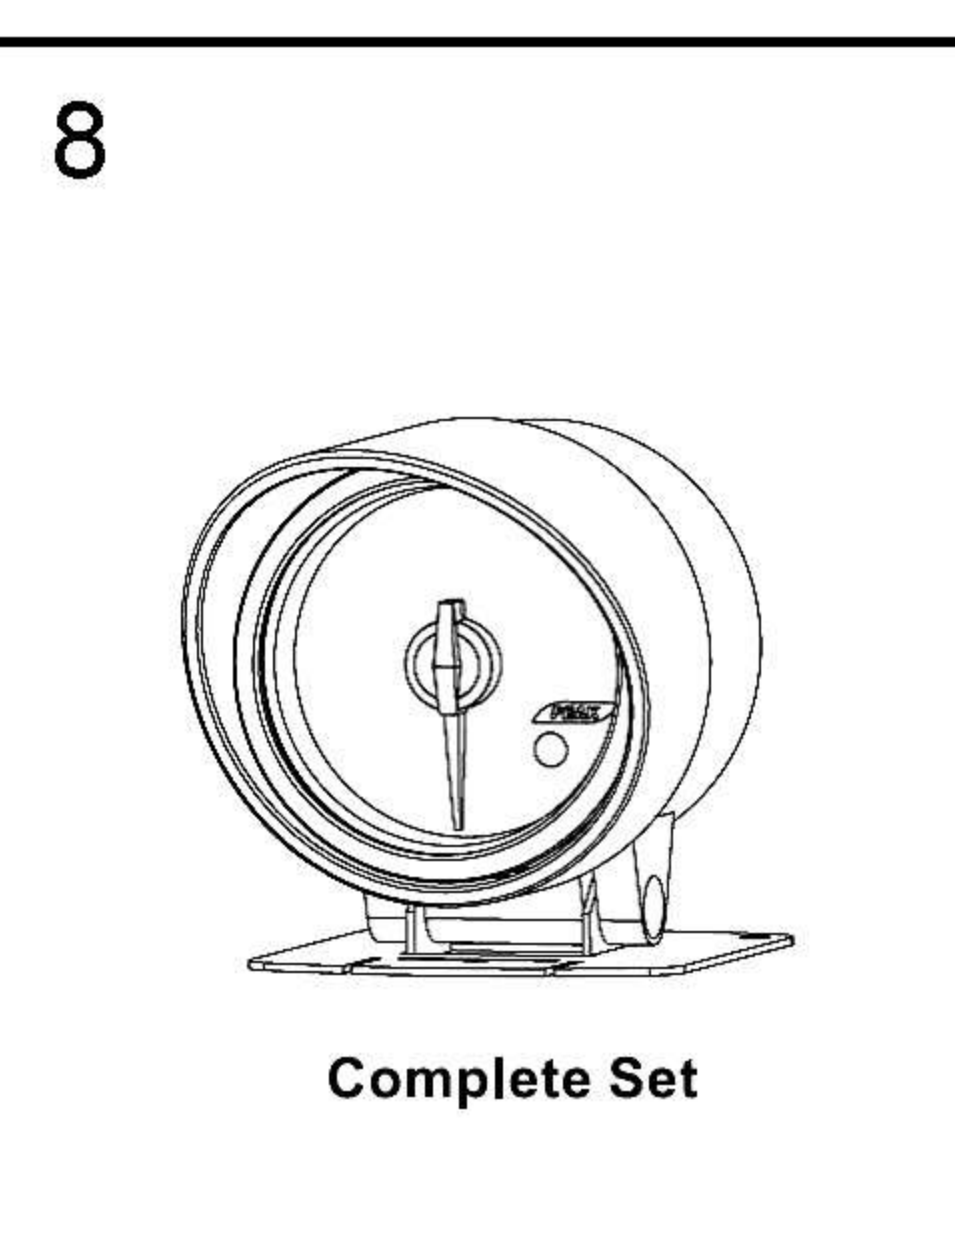

ELECTRICAL GAUGES REMOTE CONTROLLER SERIES

SMOKE LENS & ANGEL RING GAUGE WHITE / BLUE / AMBER LED DISPLAY

Oil Pressure Gauge

OPENING CEREMONY

Oil / Water Temperature Gauge

OPENING CEREMONY

Note: The remote-controller have to buy extraly.