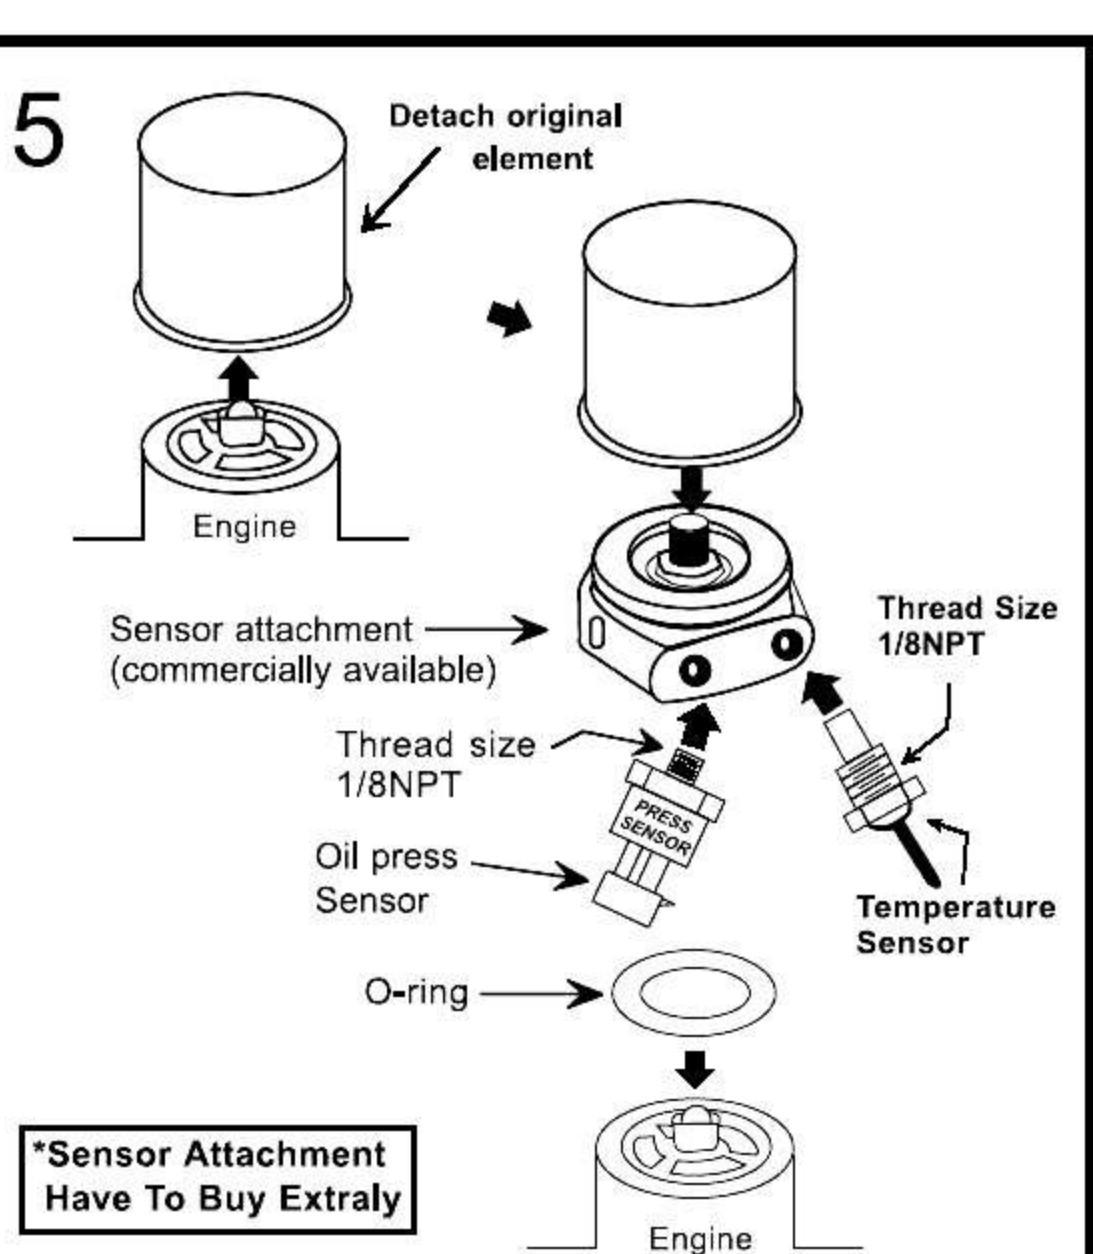

ELECTRICAL GAUGES REMOTE CONTROLLER SERIES

SMOKE LENS & ANGEL RING GAUGE WHITE / BLUE / AMBER LED DISPLAY

Oil Pressure Gauge

OPENING CEREMONY

Oil / Water Temperature Gauge

OPENING CEREMONY

Note: The remote-controller have to buy extraly.