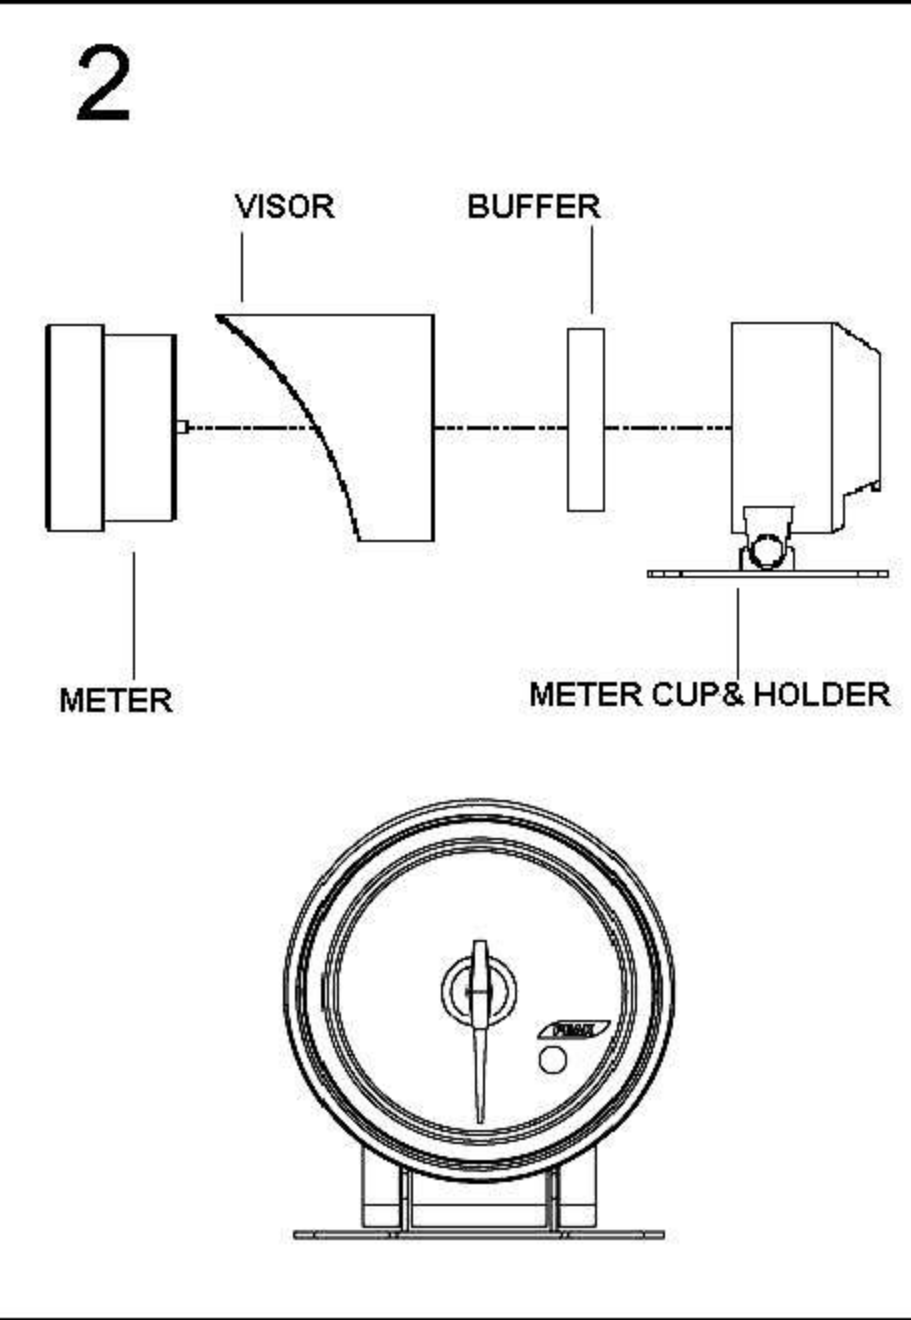

ELECTRICAL GAUGES REMOTE CONTROLLER SERIES

SMOKE LENS & ANGEL RING GAUGE WHITE / BLUE / AMBER LED DISPLAY

Oil Pressure Gauge

OPENING CEREMONY

Oil / Water Temperature Gauge

OPENING CEREMONY

Note: The remote-controller have to buy extraly.