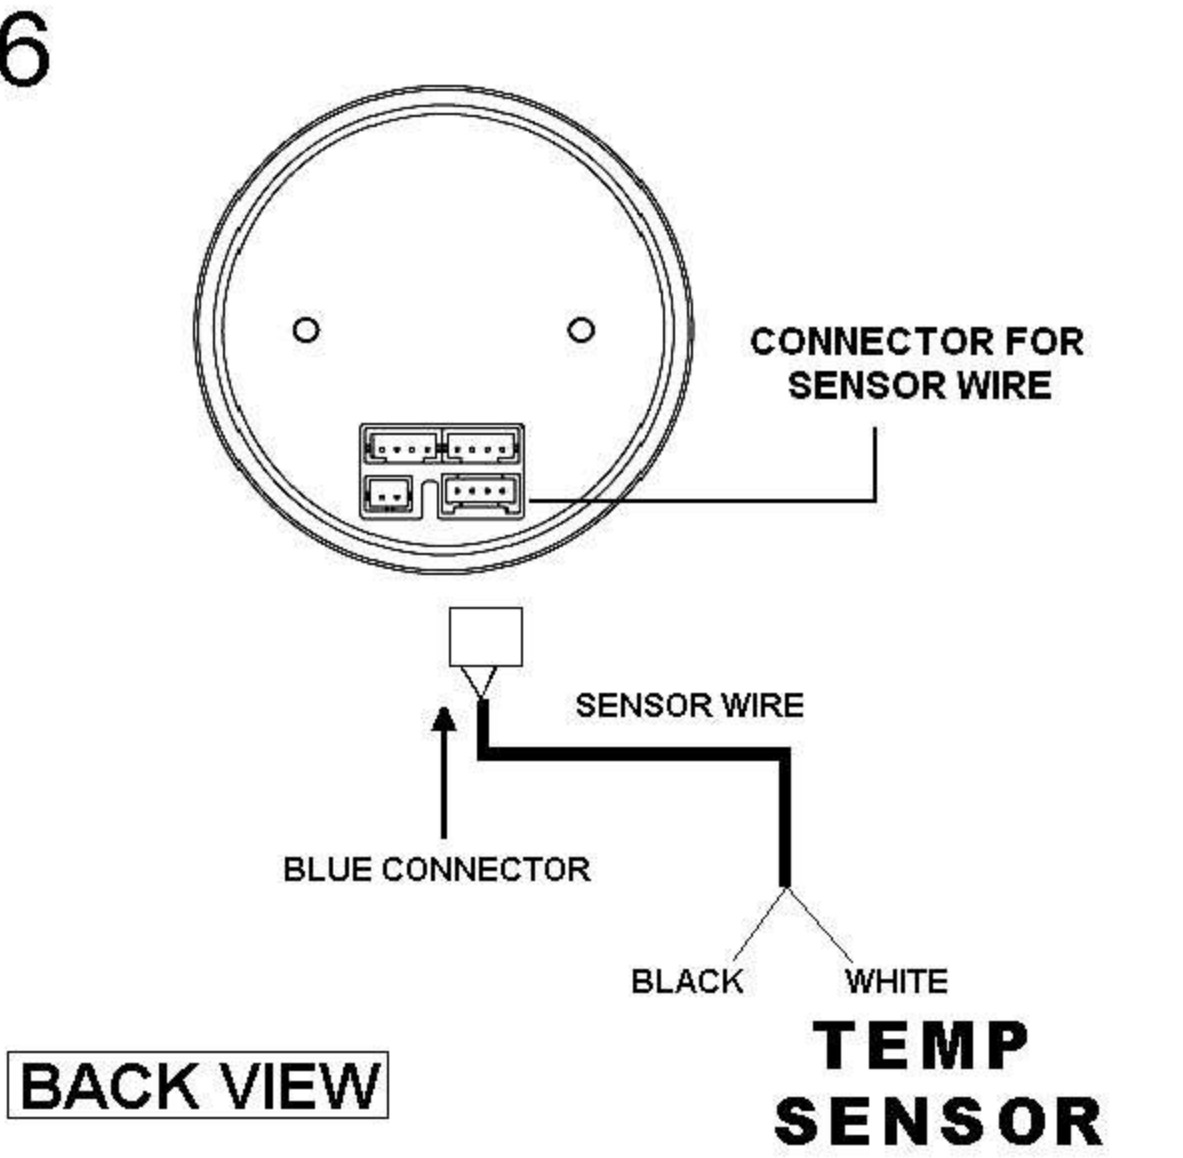

ELECTRICAL GAUGES REMOTE CONTROLLER SERIES

SMOKE LENS & ANGEL RING GAUGE WHITE / BLUE / AMBER LED DISPLAY

Oil Pressure Gauge

OPENING CEREMONY

Oil / Water Temperature Gauge

OPENING CEREMONY

Note: The remote-controller have to buy extraly.