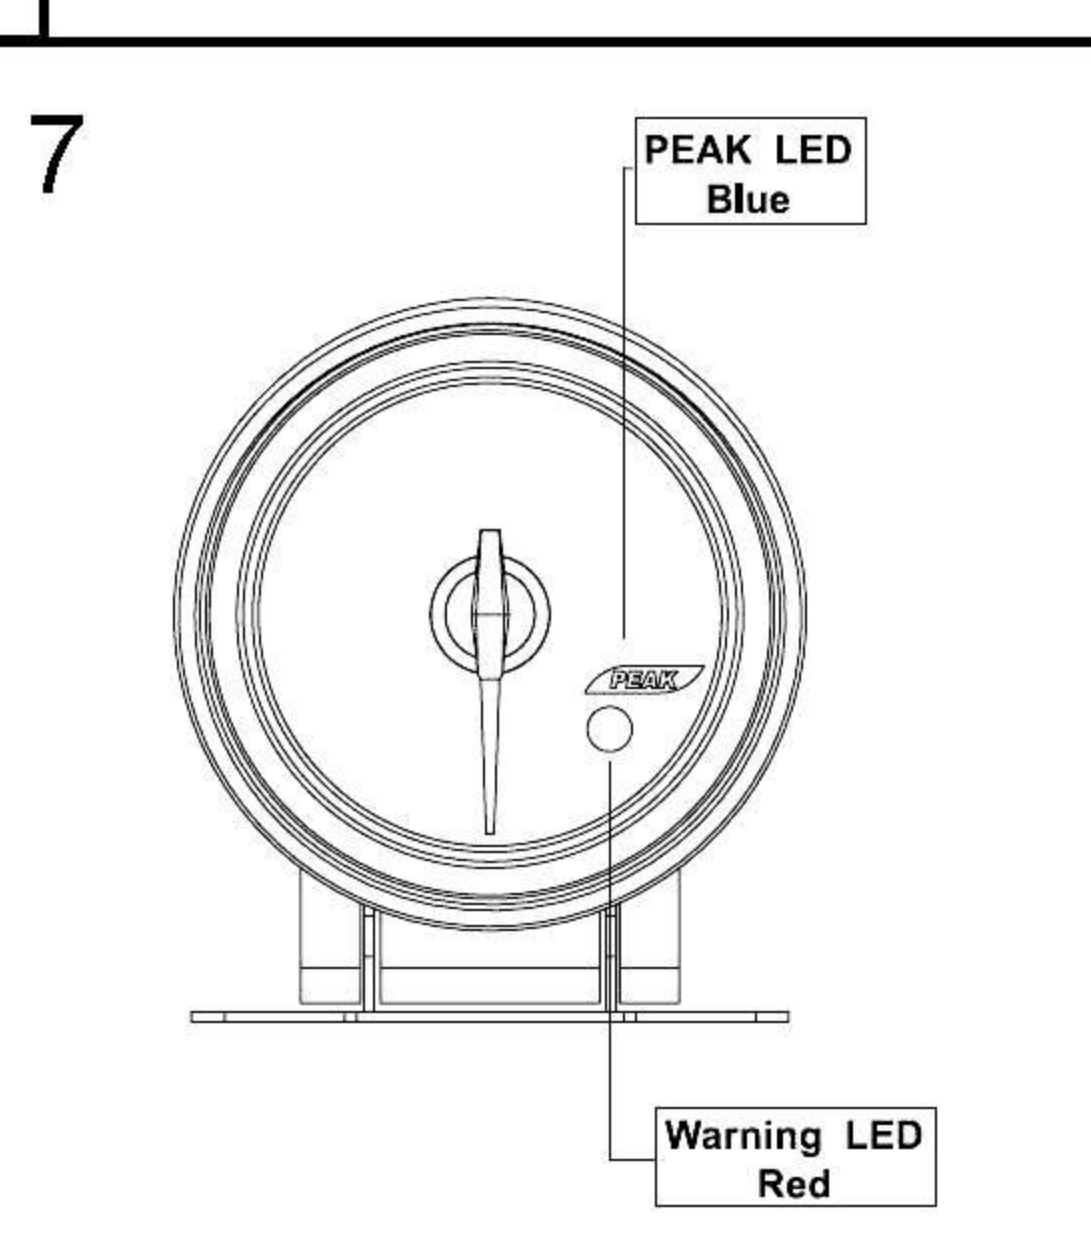

ELECTRICAL GAUGES REMOTE CONTROLLER SERIES

SMOKE LENS & ANGEL RING GAUGE WHITE / BLUE / AMBER LED DISPLAY

Oil Pressure Gauge

OPENING CEREMONY

Oil / Water Temperature Gauge

OPENING CEREMONY

Note: The remote-controller have to buy extraly.