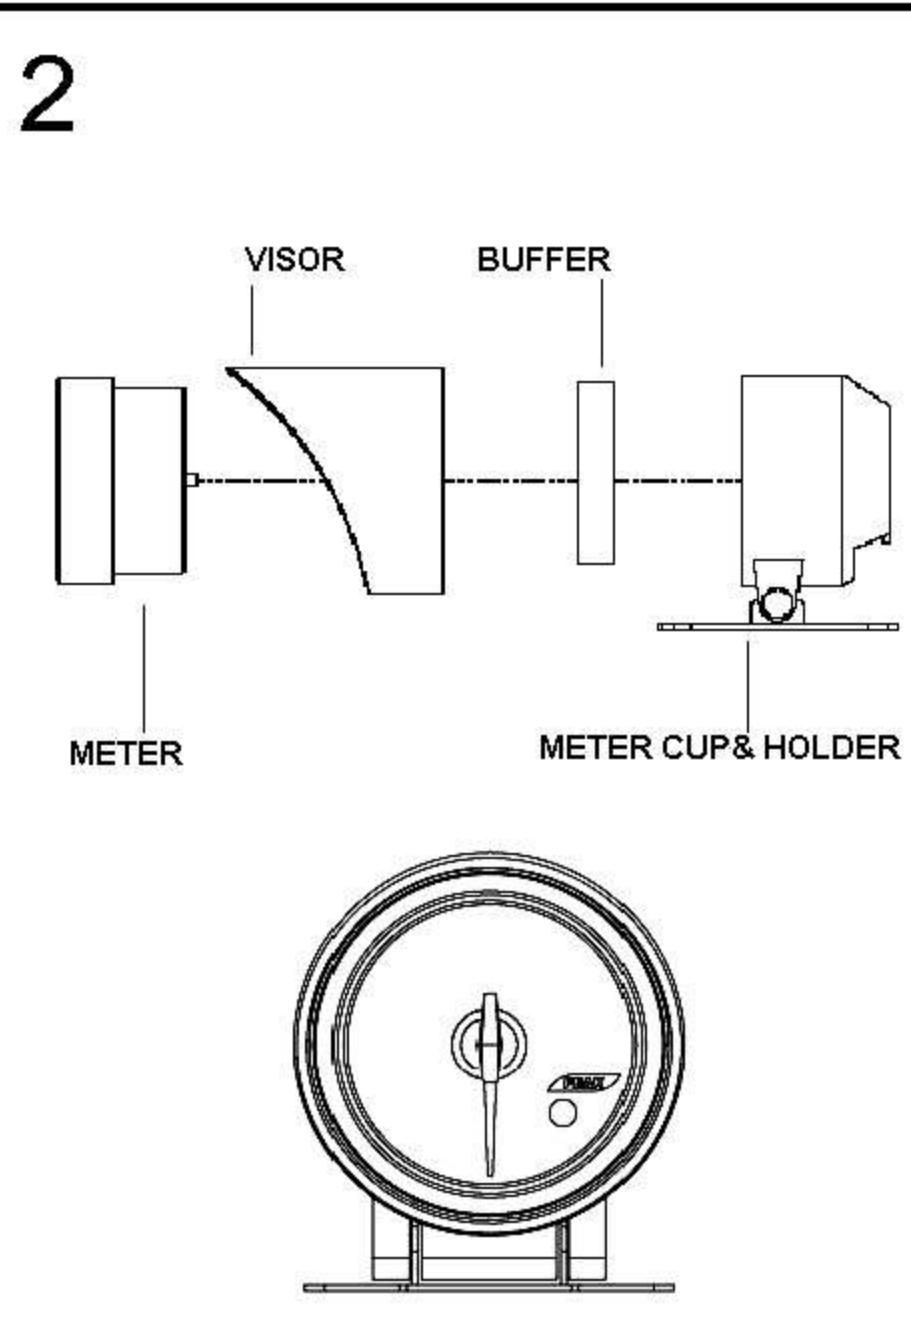

ELECTRICAL GAUGES REMOTE CONTROLLER SERIES

SMOKE LENS & ANGEL RING GAUGE WHITE / BLUE / AMBER LED DISPLAY

Oil Pressure Gauge

OPENING CEREMONY

Oil / Water Temperature Gauge

OPENING CEREMONY

Note: The remote-controller have to buy extraly.