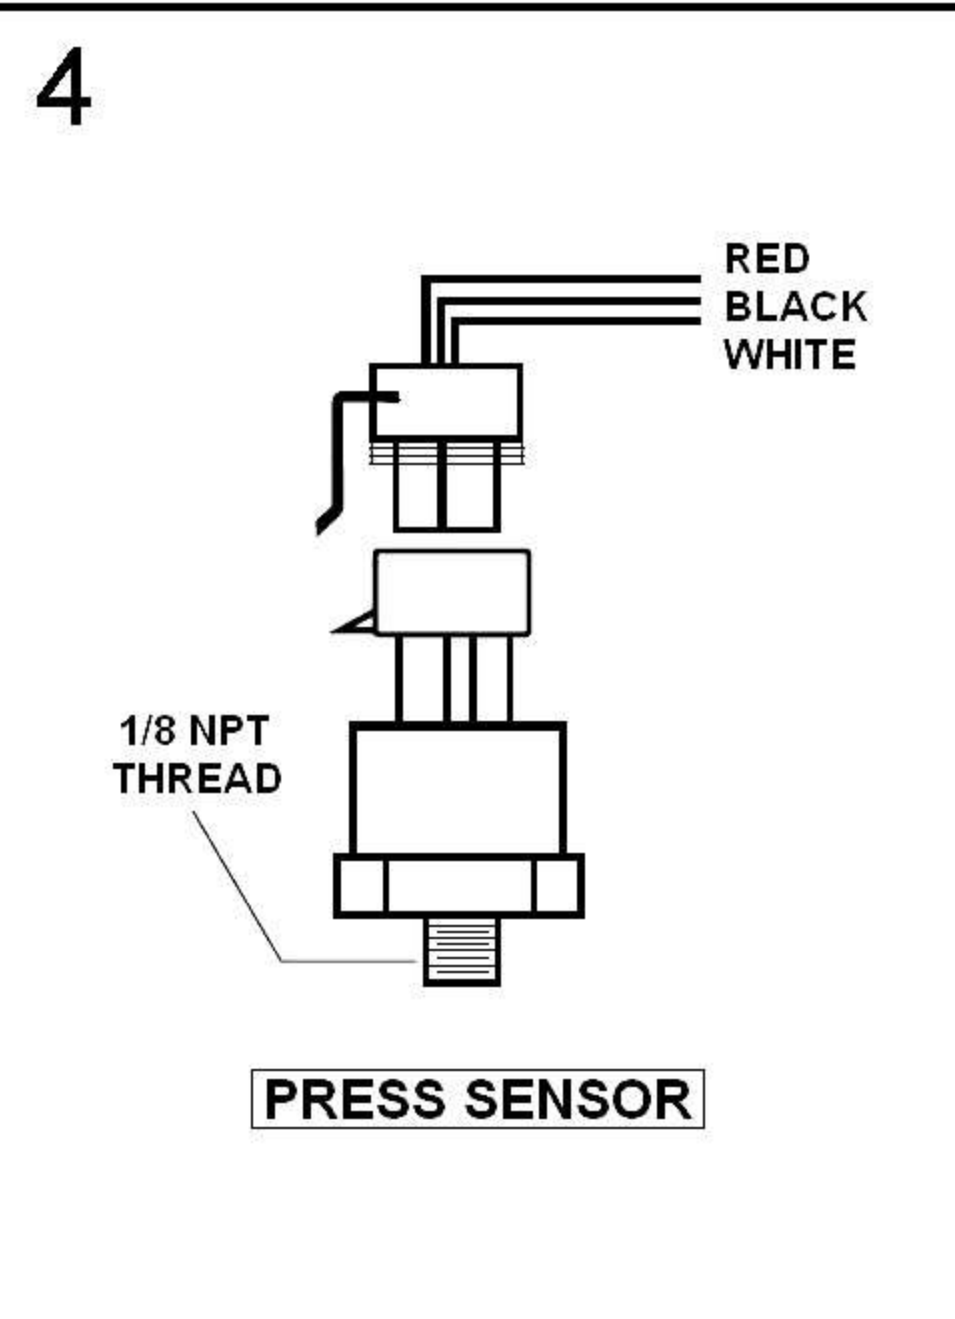

ELECTRICAL GAUGES REMOTE CONTROLLER SERIES

SMOKE LENS & ANGEL RING GAUGE WHITE / BLUE / AMBER LED DISPLAY

Oil Pressure Gauge

OPENING CEREMONY

Oil / Water Temperature Gauge

OPENING CEREMONY

Note: The remote-controller have to buy extraly.