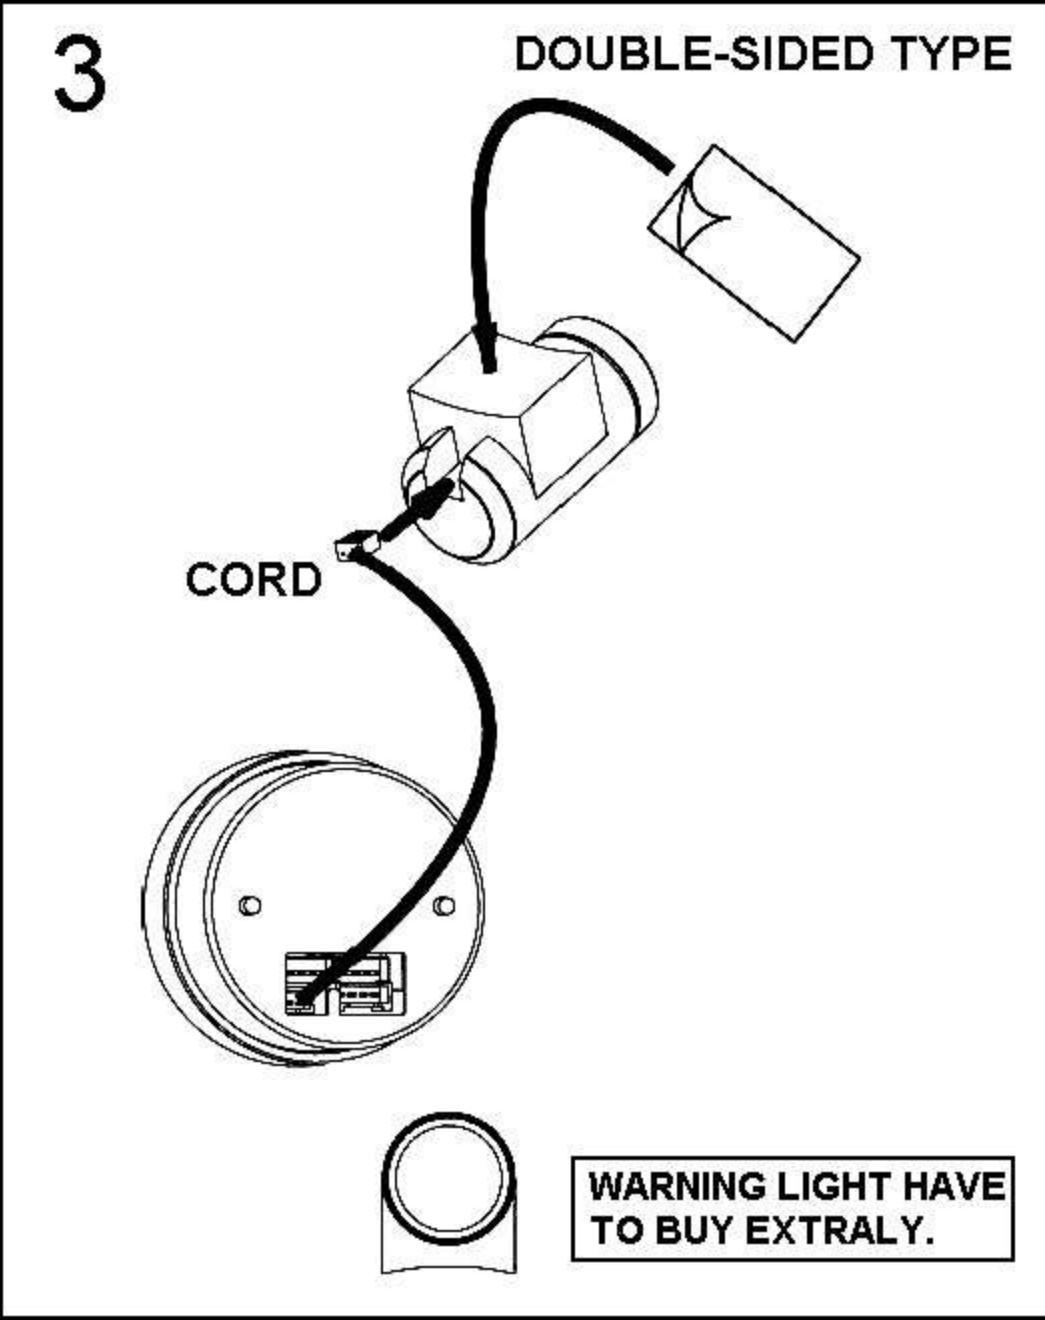

ELECTRICAL GAUGES REMOTE CONTROLLER SERIES

SMOKE LENS & ANGEL RING GAUGE WHITE / BLUE / AMBER LED DISPLAY

Air fuel / ratio

OPENING CEREMONY

Boost / Vacuum Gauge

OPENING CEREMONY

Note: The remote-controller have to buy extraly.