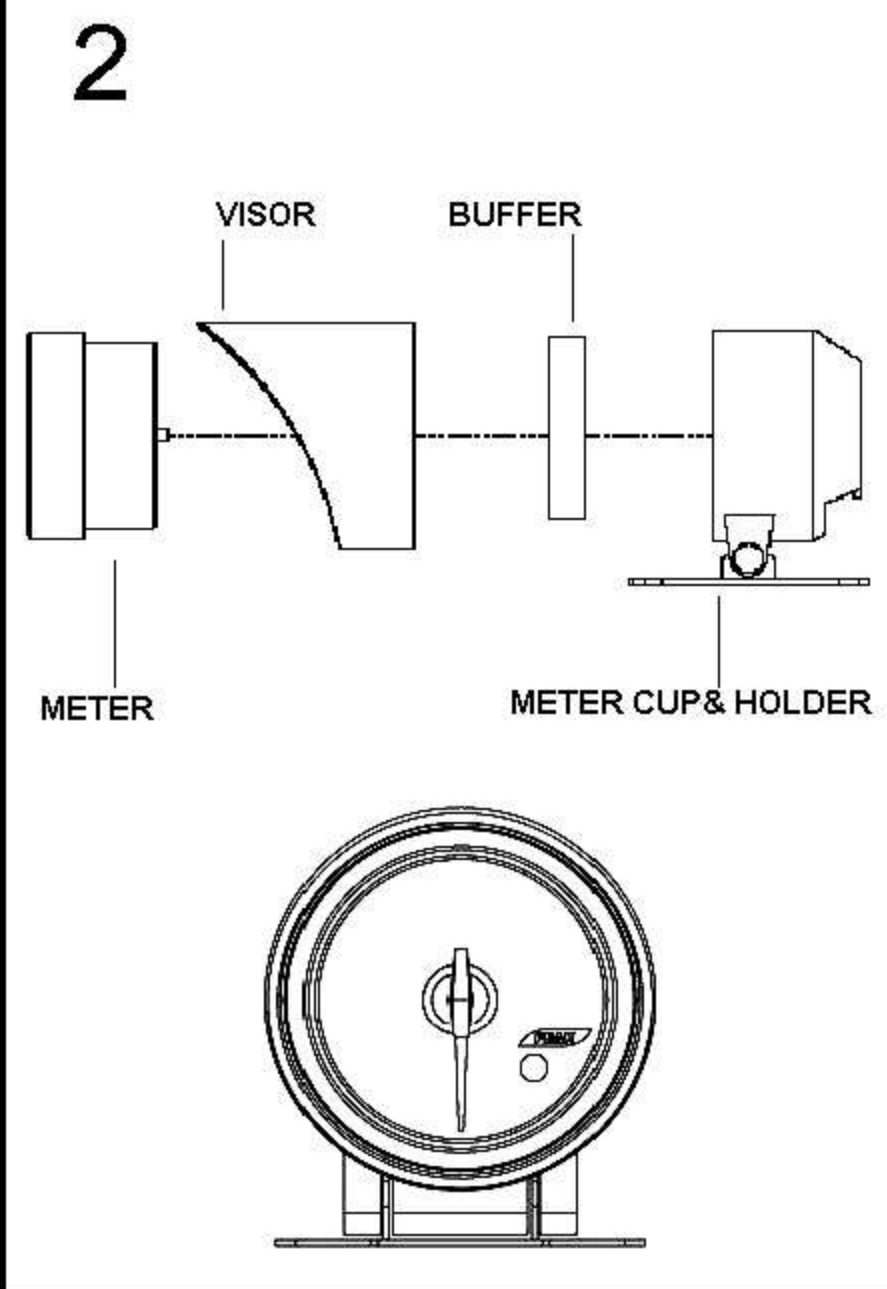

ELECTRICAL GAUGES REMOTE CONTROLLER SERIES

SMOKE LENS & ANGEL RING GAUGE WHITE / BLUE / AMBER LED DISPLAY

Air fuel / ratio

OPENING CEREMONY

Boost / Vacuum Gauge

OPENING CEREMONY

Note: The remote-controller have to buy extraly.