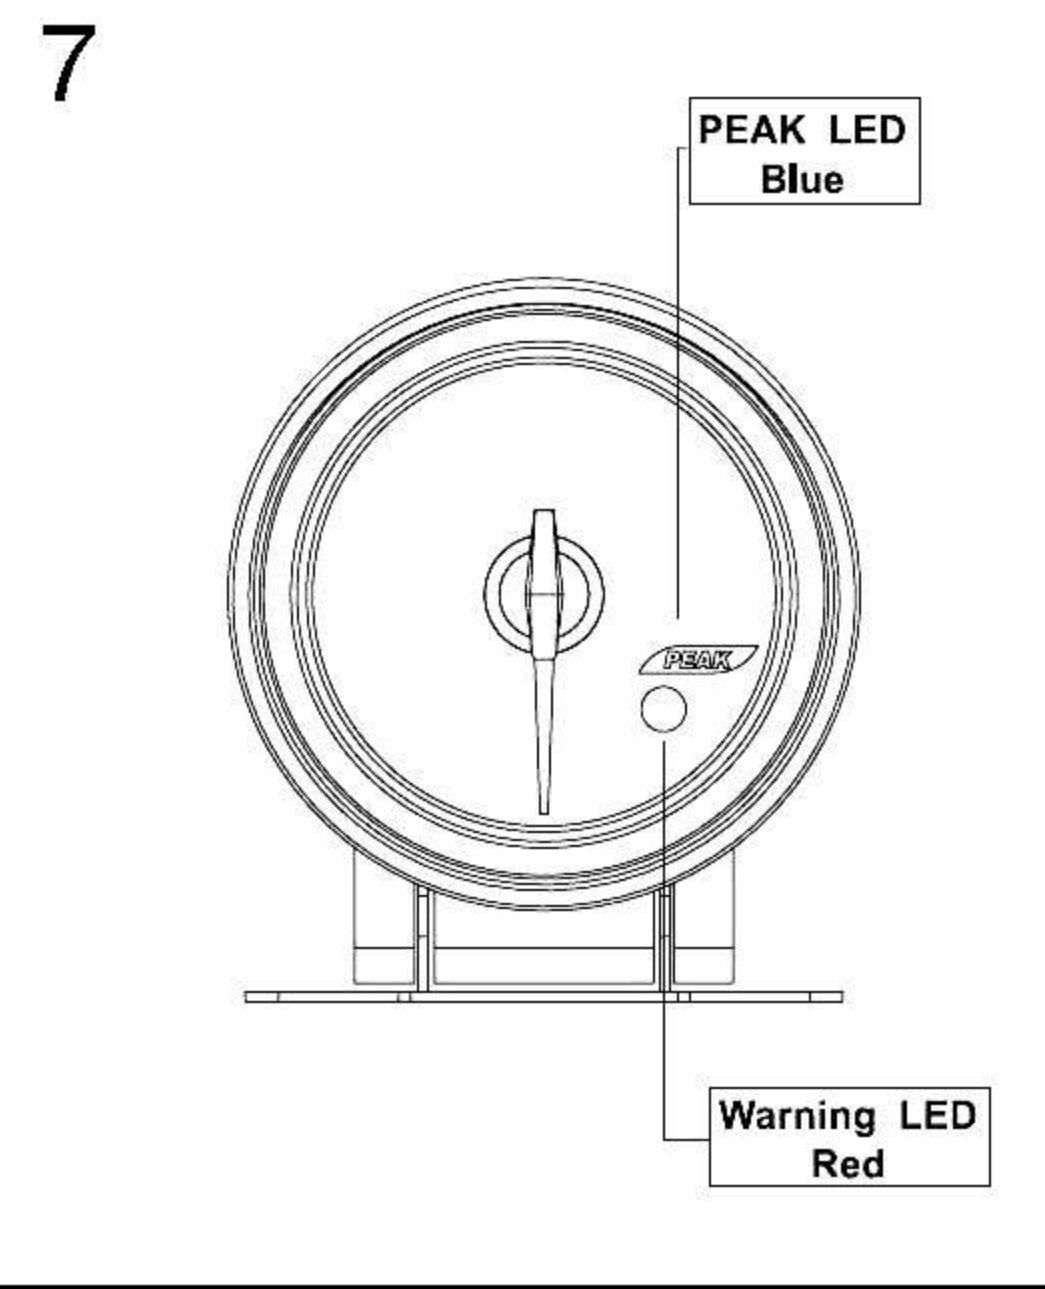

ELECTRICAL GAUGES REMOTE CONTROLLER SERIES

SMOKE LENS & ANGEL RING GAUGE WHITE / BLUE / AMBER LED DISPLAY

Air fuel / ratio

OPENING CEREMONY

Boost / Vacuum Gauge

OPENING CEREMONY

Note: The remote-controller have to buy extraly.