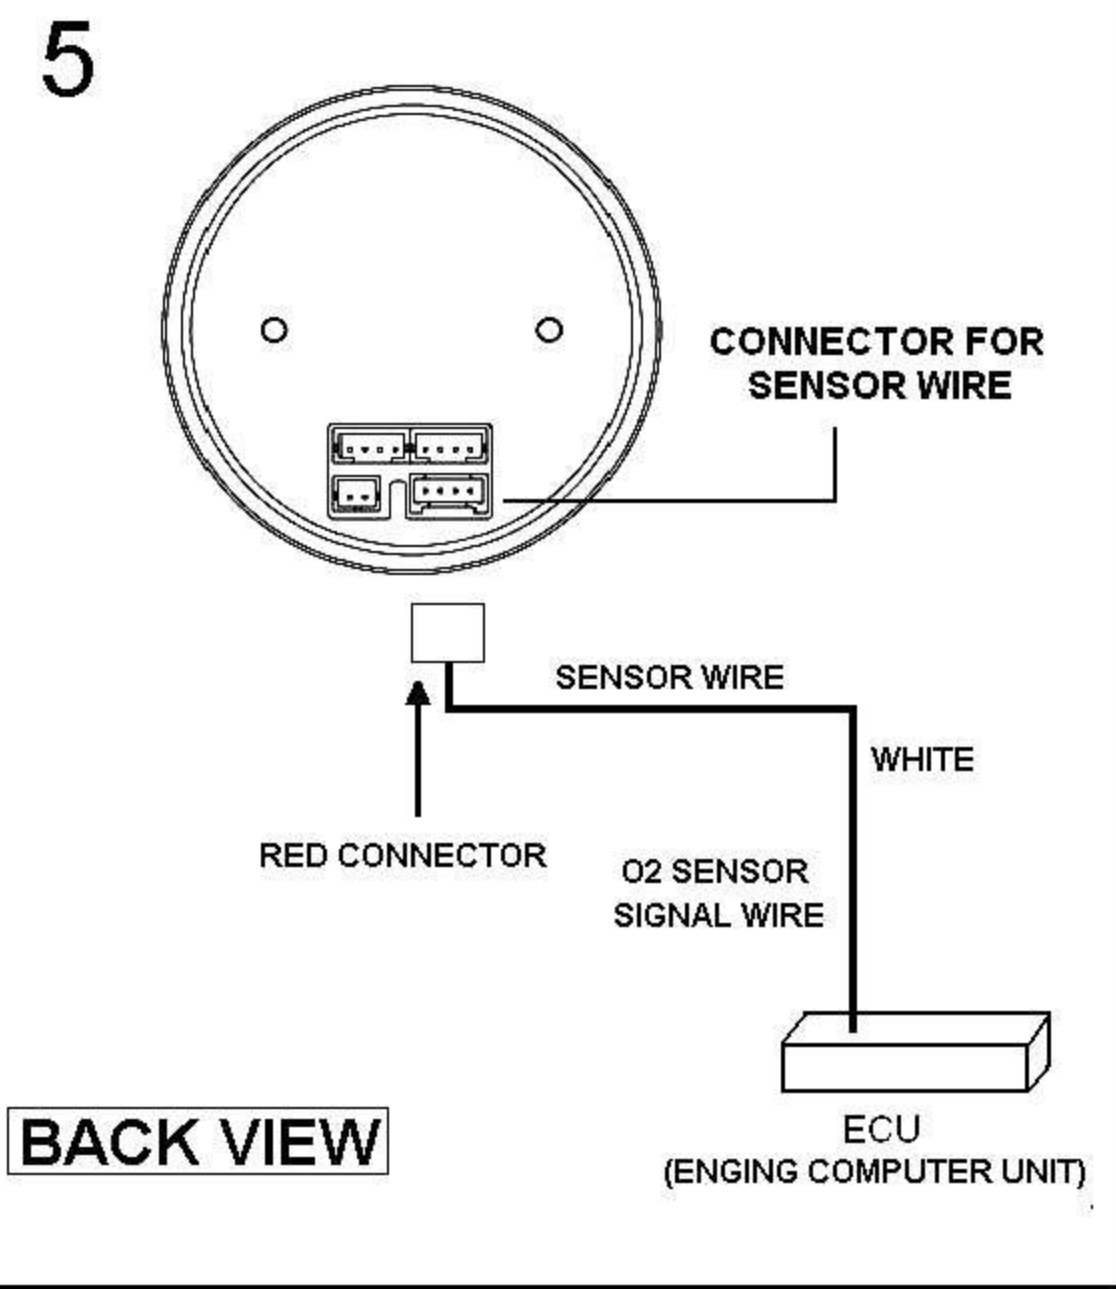

ELECTRICAL GAUGES REMOTE CONTROLLER SERIES

SMOKE LENS & ANGEL RING GAUGE WHITE / BLUE / AMBER LED DISPLAY

Air fuel / ratio

OPENING CEREMONY

Boost / Vacuum Gauge

OPENING CEREMONY

Note: The remote-controller have to buy extraly.