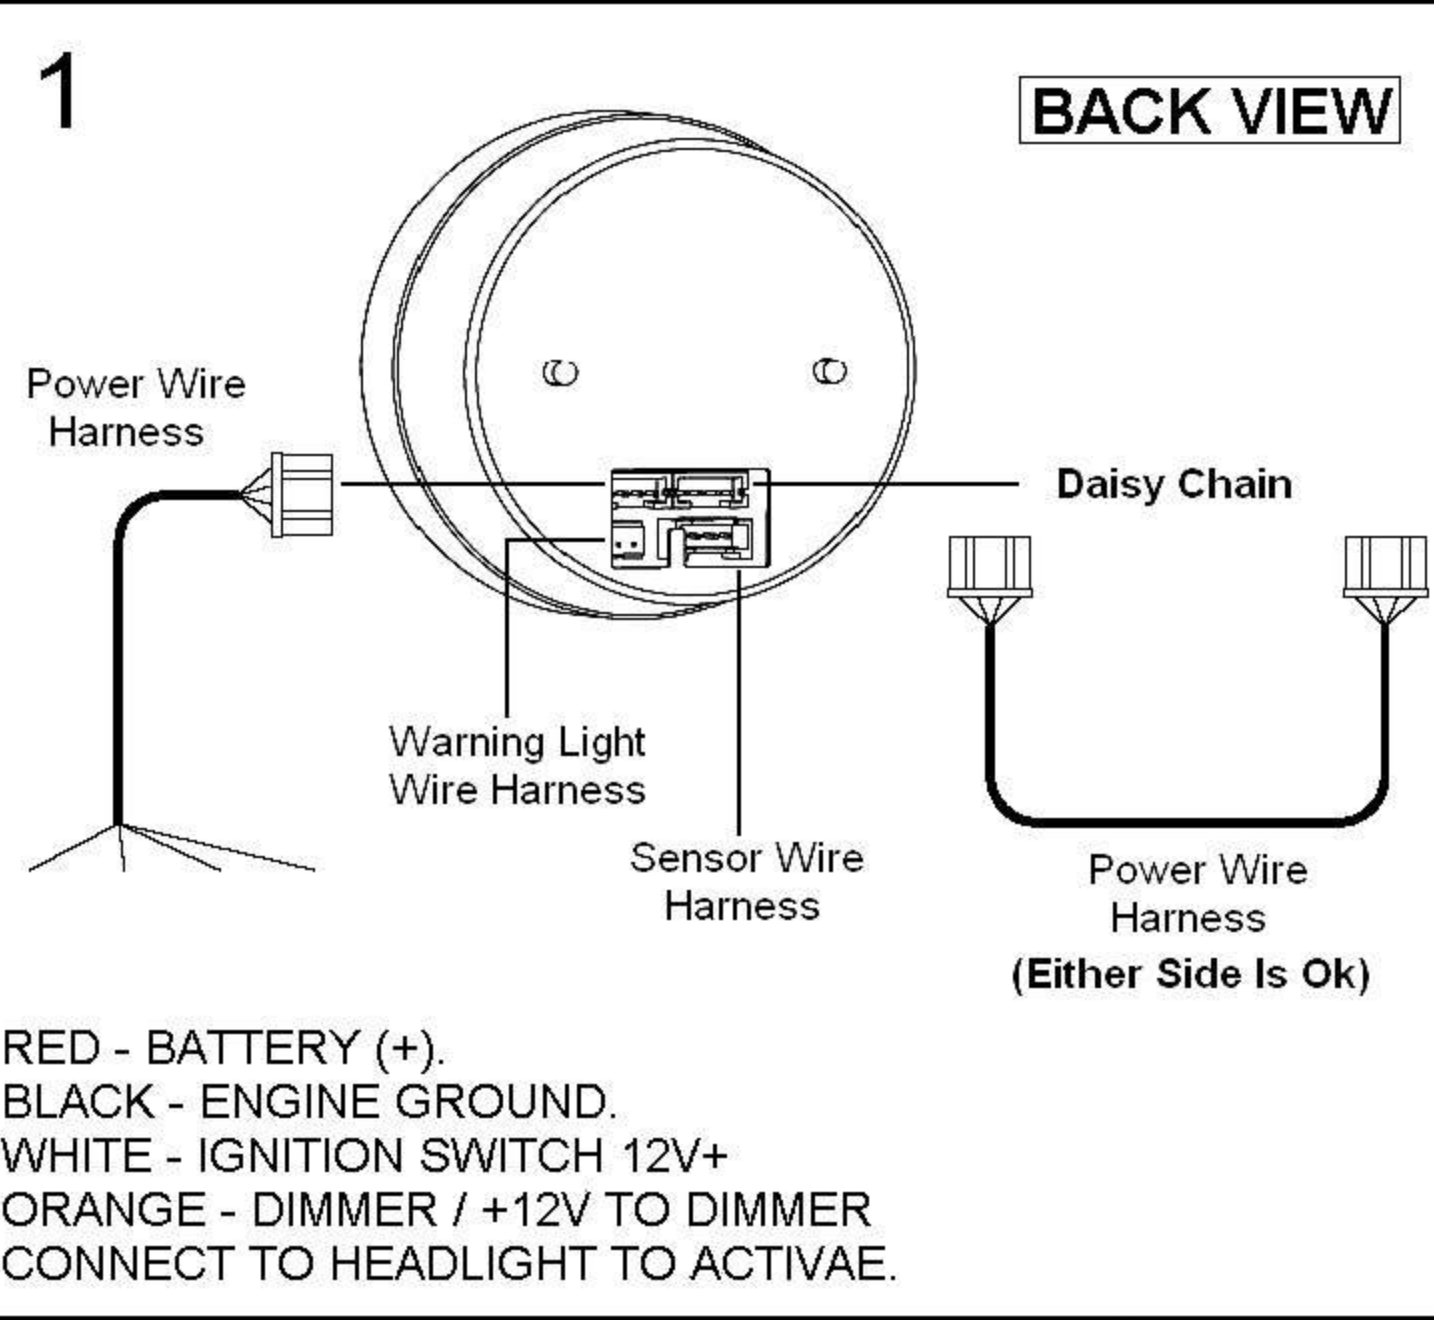

ELECTRICAL GAUGES REMOTE CONTROLLER SERIES

SMOKE LENS & ANGEL RING GAUGE WHITE / BLUE / AMBER LED DISPLAY

Air fuel / ratio

OPENING CEREMONY

Boost / Vacuum Gauge

OPENING CEREMONY

Note: The remote-controller have to buy extraly.