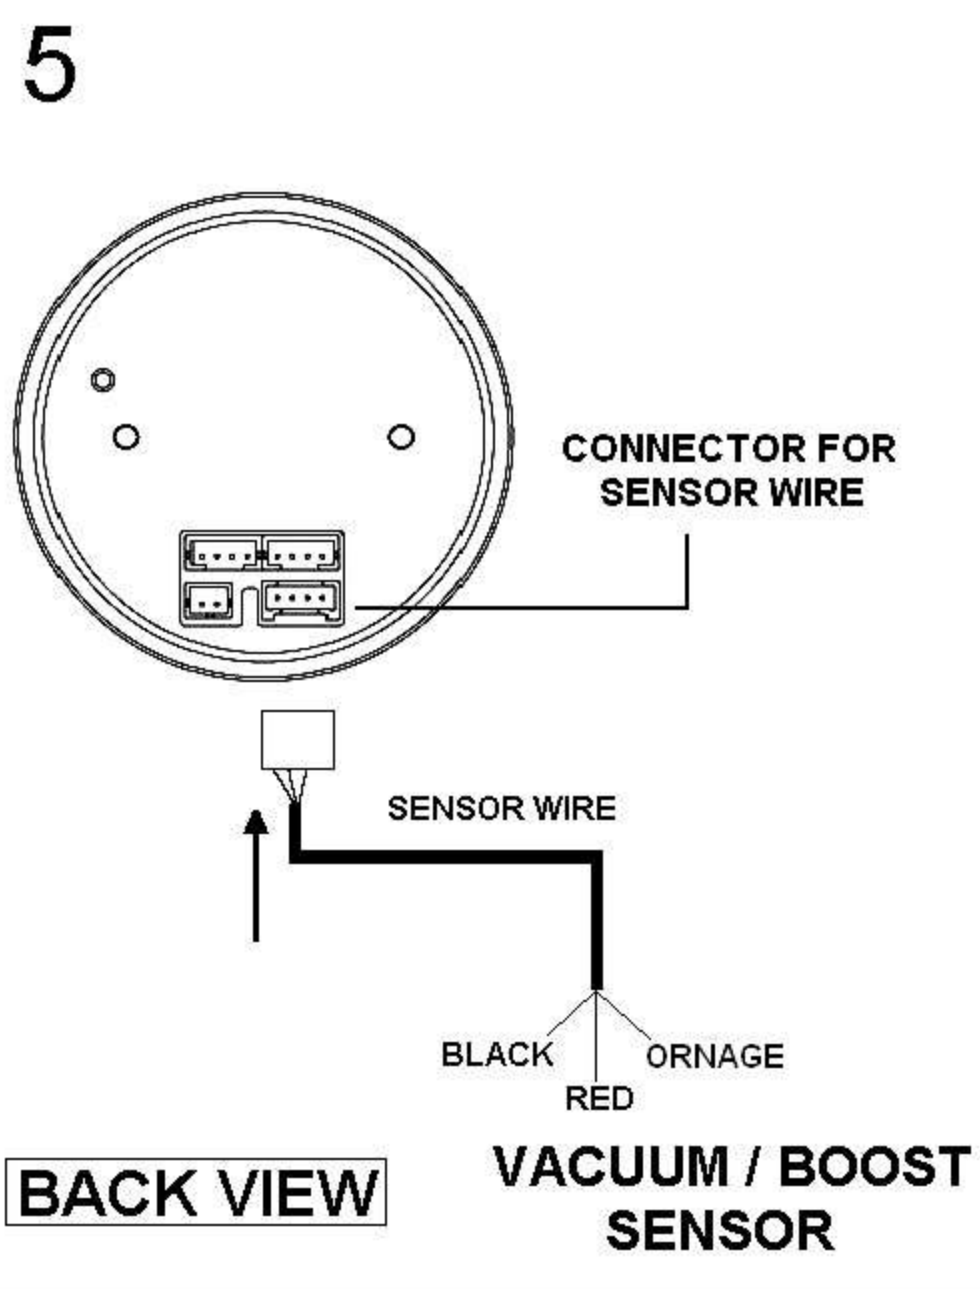

ELECTRICAL GAUGES REMOTE CONTROLLER SERIES

SMOKE LENS & ANGEL RING GAUGE WHITE / BLUE / AMBER LED DISPLAY

Air fuel / ratio

OPENING CEREMONY

Boost / Vacuum Gauge

OPENING CEREMONY

Note: The remote-controller have to buy extraly.