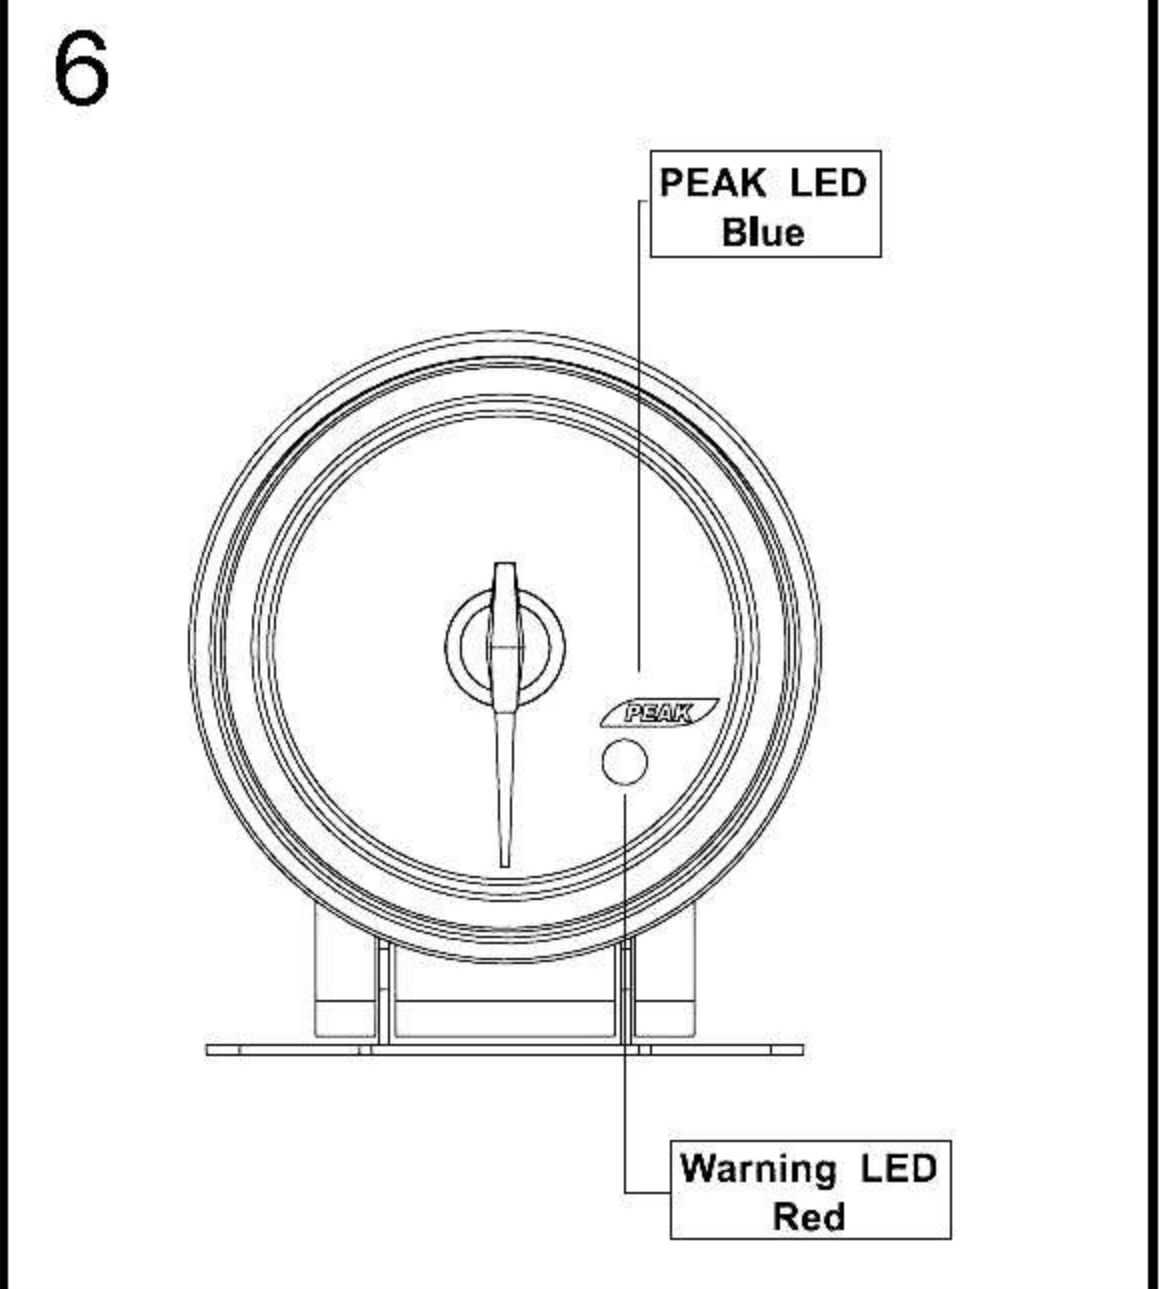

ELECTRICAL GAUGES REMOTE CONTROLLER SERIES

SMOKE LENS & ANGEL RING GAUGE WHITE / BLUE / AMBER LED DISPLAY

Air fuel / ratio

OPENING CEREMONY

Boost / Vacuum Gauge

OPENING CEREMONY

Note: The remote-controller have to buy extraly.