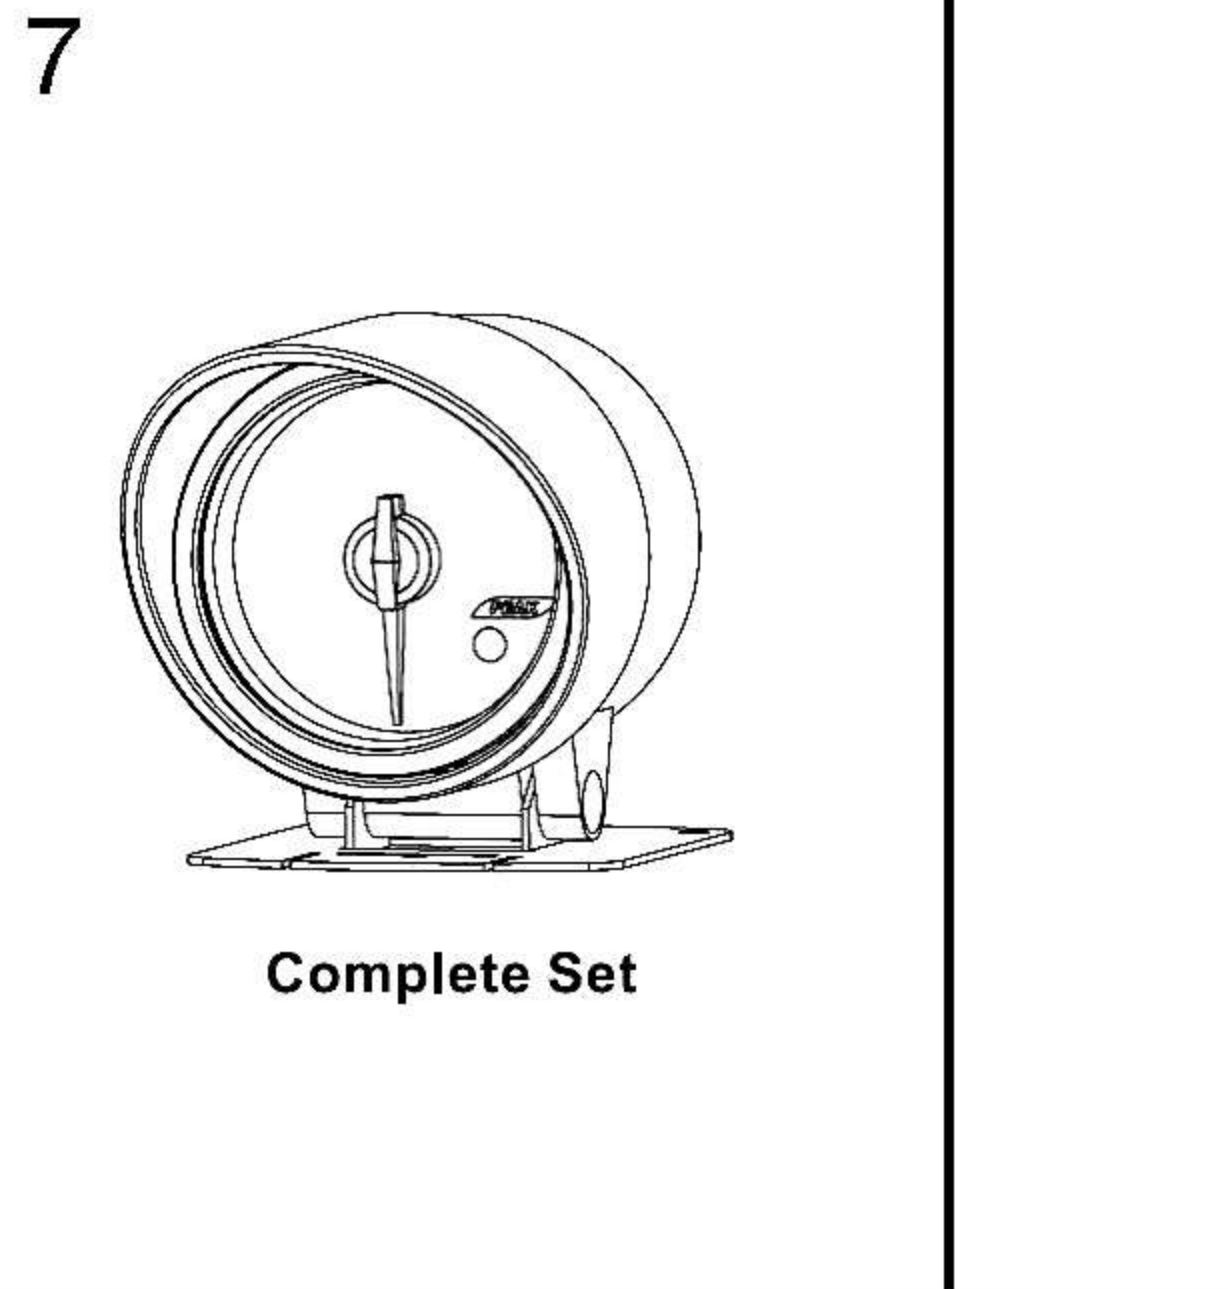

ELECTRICAL GAUGES REMOTE CONTROLLER SERIES

SMOKE LENS & ANGEL RING GAUGE WHITE / BLUE / AMBER LED DISPLAY

Air fuel / ratio

OPENING CEREMONY

Boost / Vacuum Gauge

OPENING CEREMONY

Note: The remote-controller have to buy extraly.