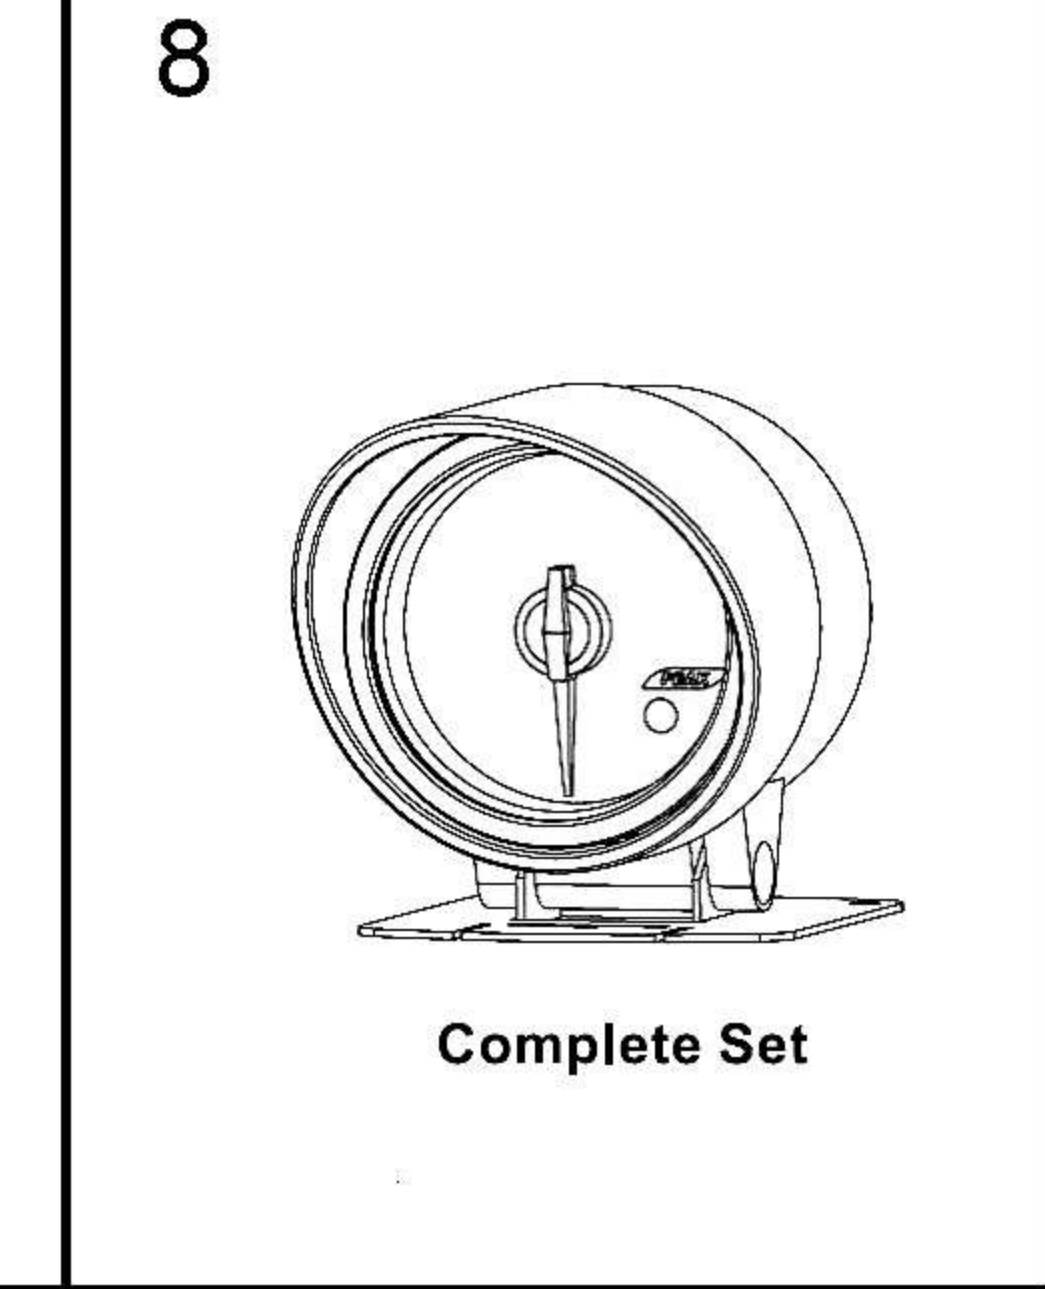

ELECTRICAL GAUGES REMOTE CONTROLLER SERIES

SMOKE LENS & ANGEL RING GAUGE WHITE / BLUE / AMBER LED DISPLAY

Air fuel / ratio

OPENING CEREMONY

Boost / Vacuum Gauge

OPENING CEREMONY

Note: The remote-controller have to buy extraly.