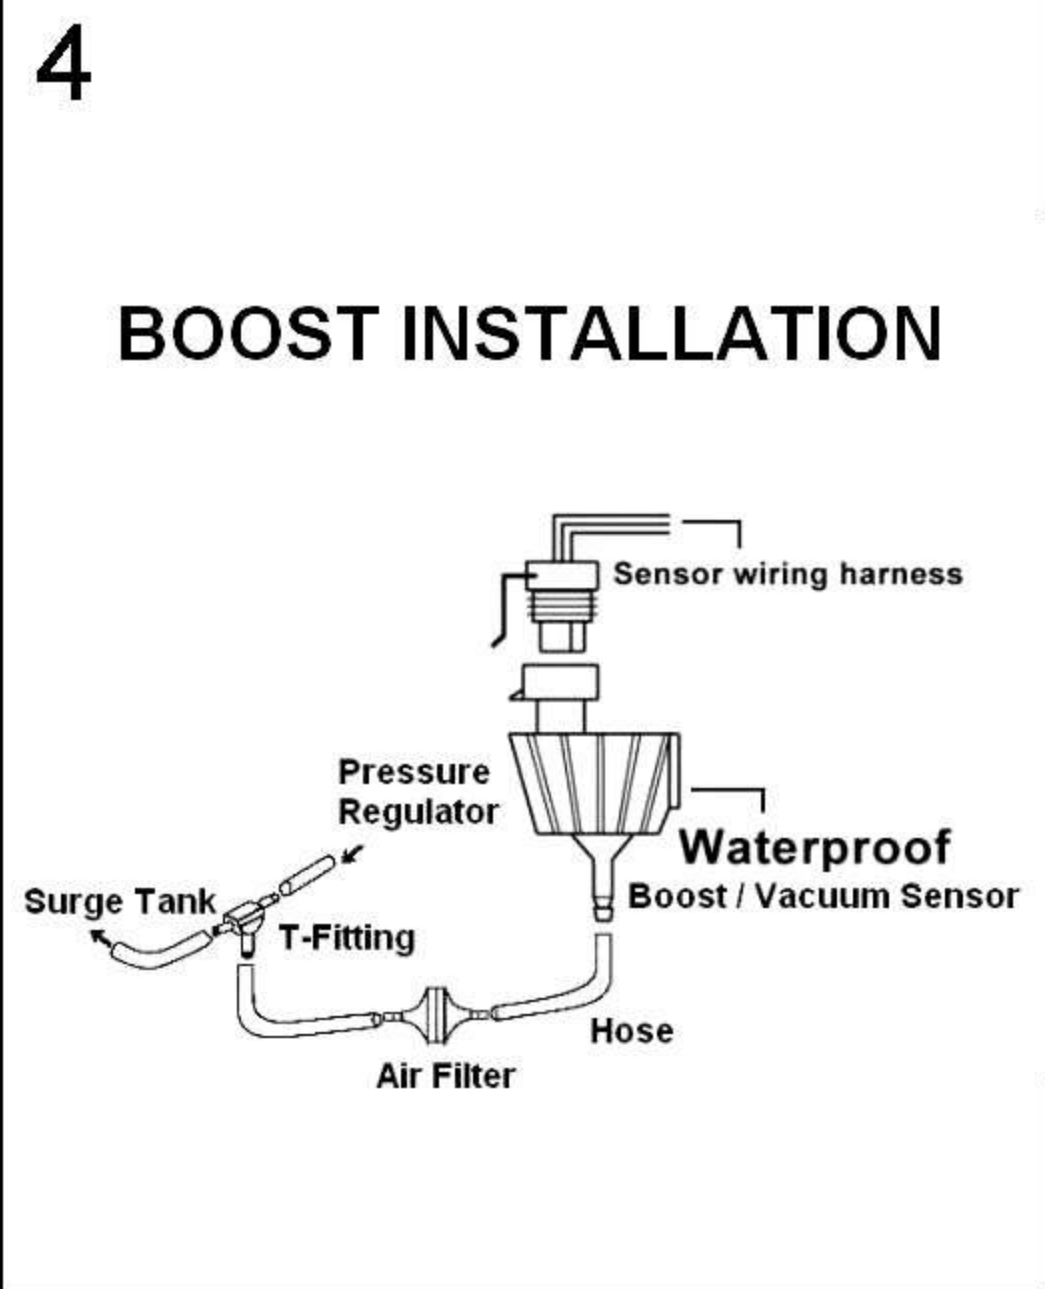

ELECTRICAL GAUGES REMOTE CONTROLLER SERIES

SMOKE LENS & ANGEL RING GAUGE WHITE / BLUE / AMBER LED DISPLAY

Air fuel / ratio

OPENING CEREMONY

Boost / Vacuum Gauge

OPENING CEREMONY

Note: The remote-controller have to buy extraly.