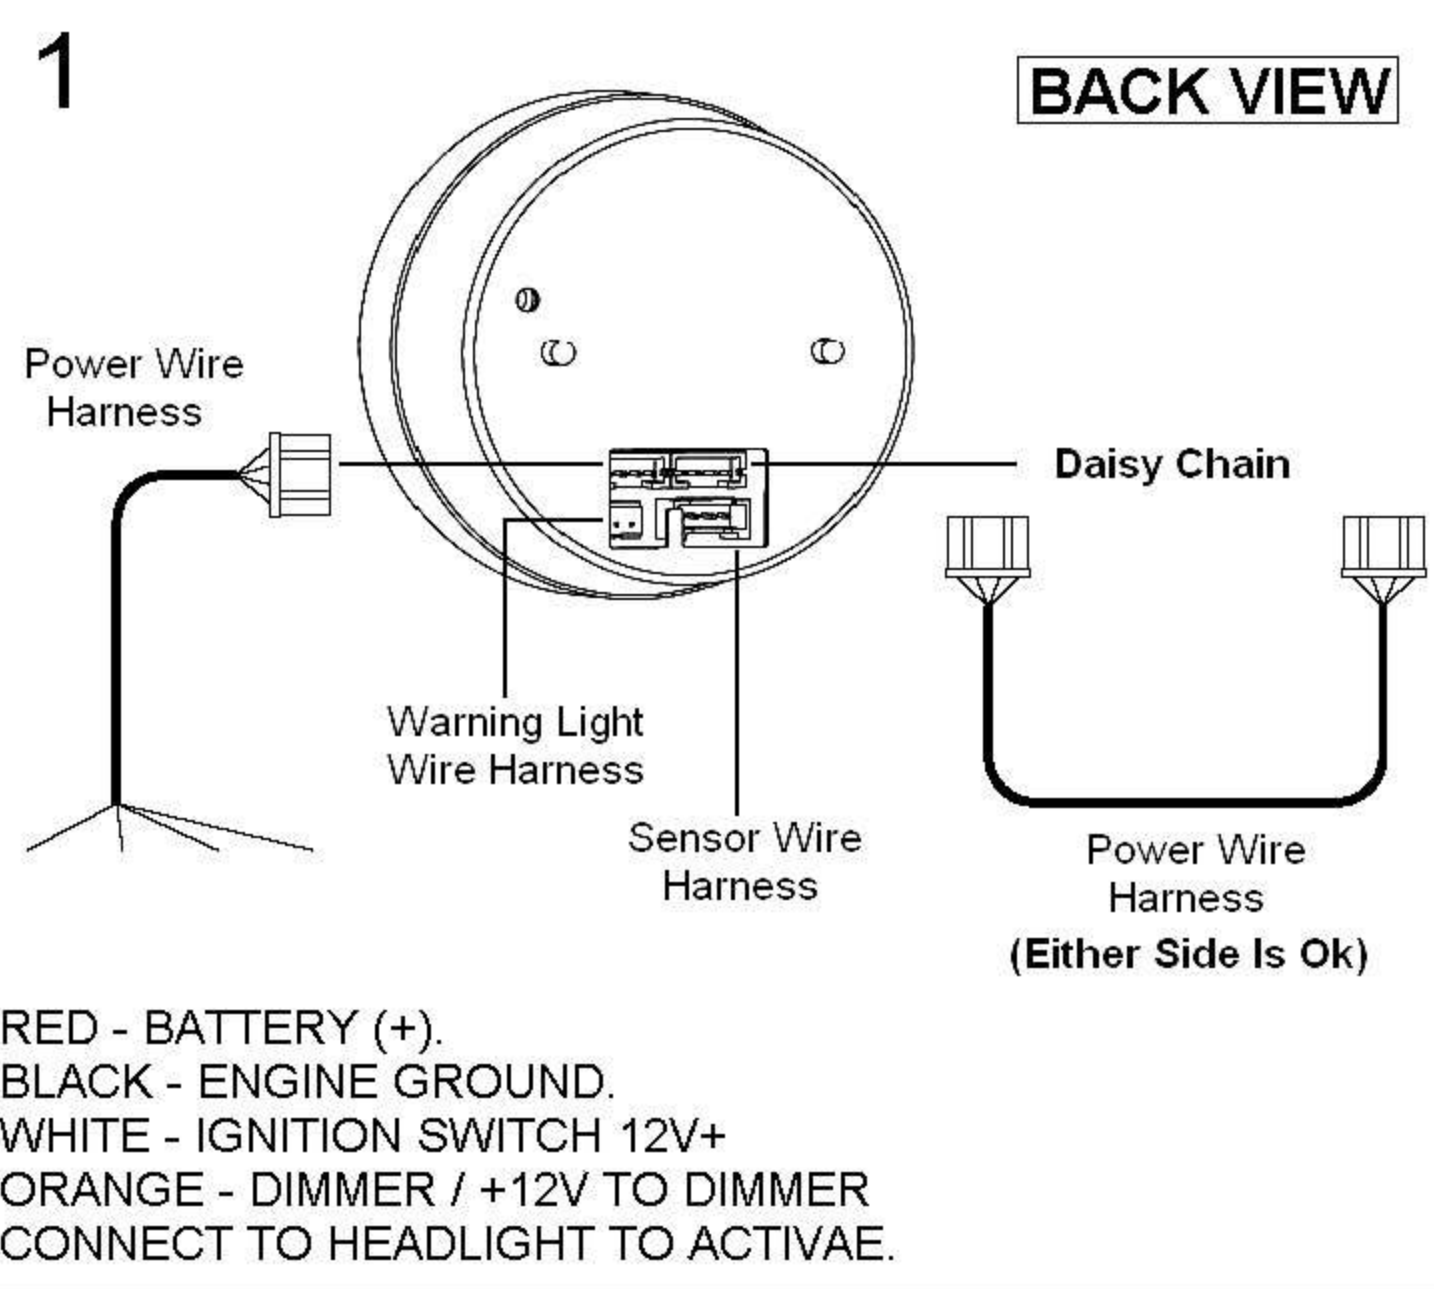

ELECTRICAL GAUGES REMOTE CONTROLLER SERIES

SMOKE LENS & ANGEL RING GAUGE WHITE / BLUE / AMBER LED DISPLAY

Air fuel / ratio

OPENING CEREMONY

Boost / Vacuum Gauge

OPENING CEREMONY

Note: The remote-controller have to buy extraly.