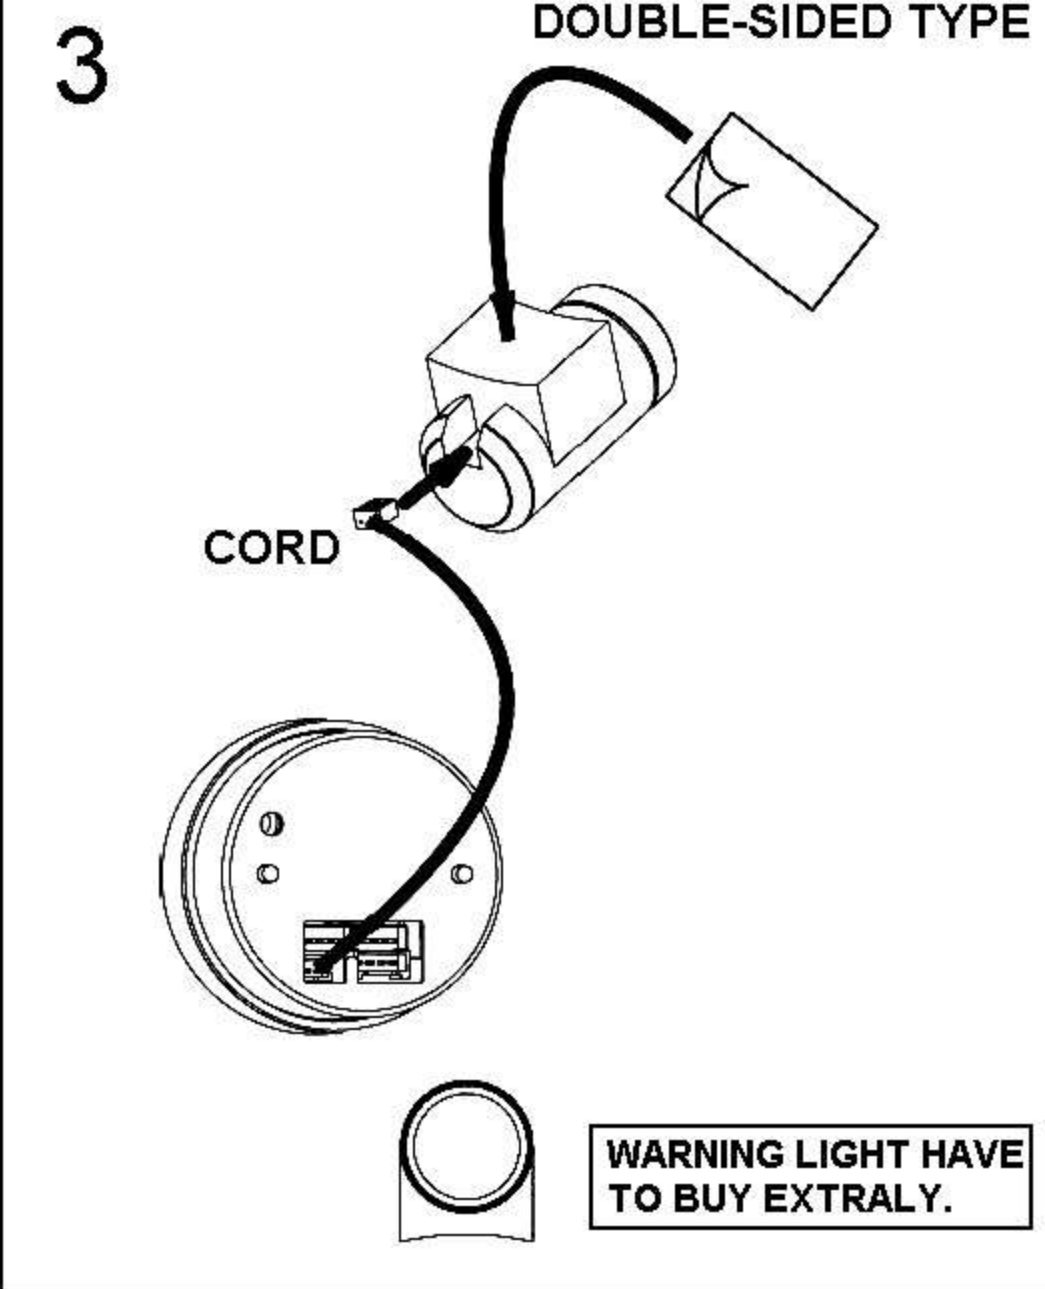

ELECTRICAL GAUGES REMOTE CONTROLLER SERIES

SMOKE LENS & ANGEL RING GAUGE WHITE / BLUE / AMBER LED DISPLAY

Air fuel / ratio

OPENING CEREMONY

Boost / Vacuum Gauge

OPENING CEREMONY

Note: The remote-controller have to buy extraly.