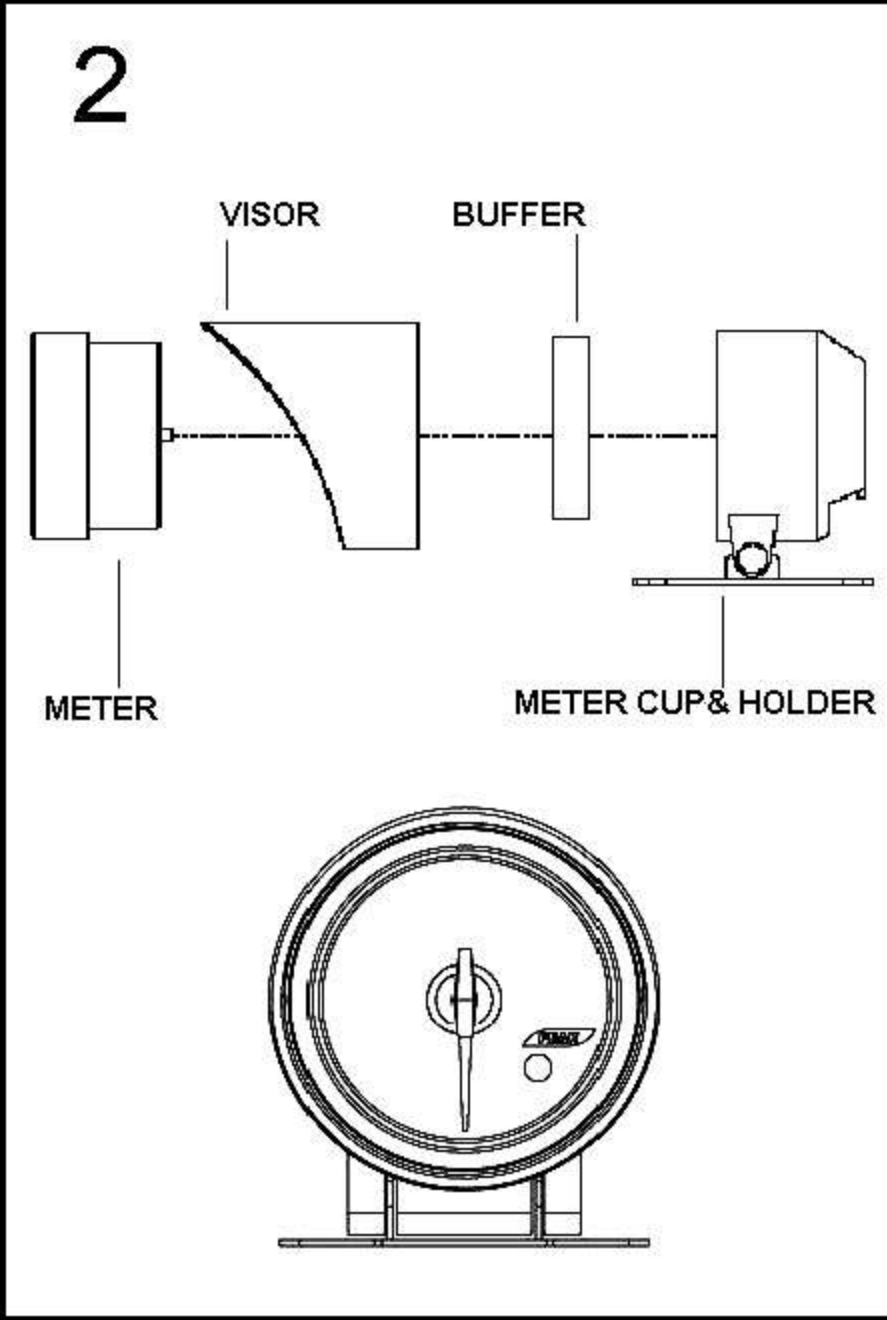

ELECTRICAL GAUGES REMOTE CONTROLLER SERIES

SMOKE LENS & ANGEL RING GAUGE WHITE / BLUE / AMBER LED DISPLAY

Air fuel / ratio

OPENING CEREMONY

Boost / Vacuum Gauge

OPENING CEREMONY

Note: The remote-controller have to buy extraly.