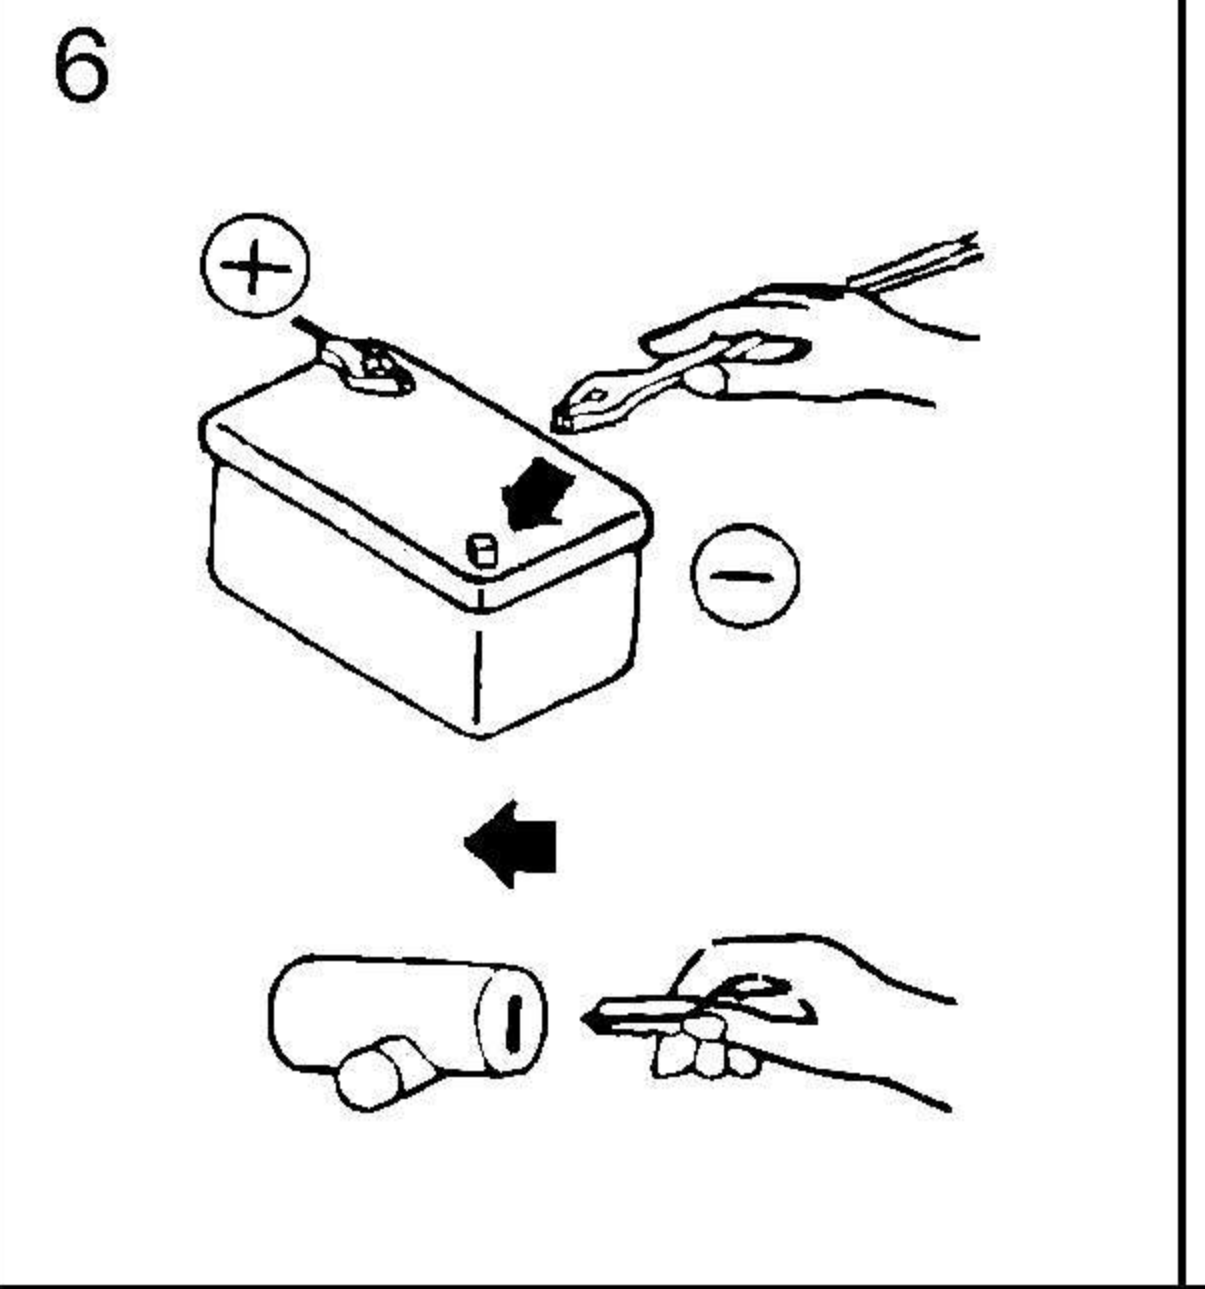

ELECTRICAL GAUGES REMOTE CONTROLLER SERIES

SMOKE LENS & ANGEL RING GAUGE WHITE / BLUE / AMBER LED DISPLAY

Air fuel / ratio

OPENING CEREMONY

Boost / Vacuum Gauge

OPENING CEREMONY

Note: The remote-controller have to buy extraly.