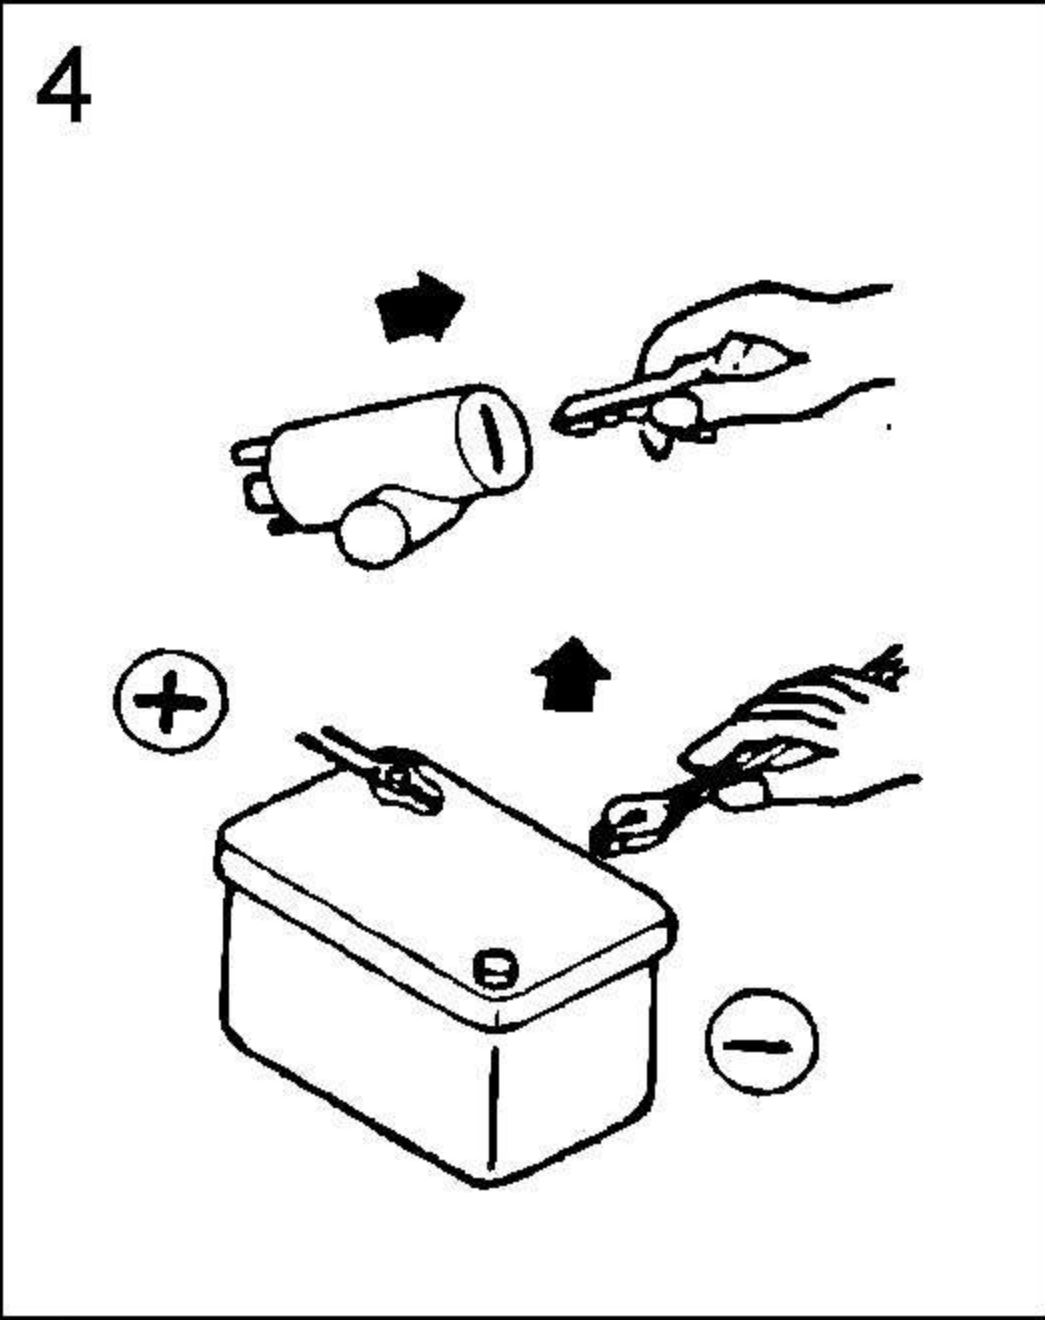

ELECTRICAL GAUGES REMOTE CONTROLLER SERIES

SMOKE LENS & ANGEL RING GAUGE WHITE / BLUE / AMBER LED DISPLAY

Air fuel / ratio

OPENING CEREMONY

Boost / Vacuum Gauge

OPENING CEREMONY

Note: The remote-controller have to buy extraly.