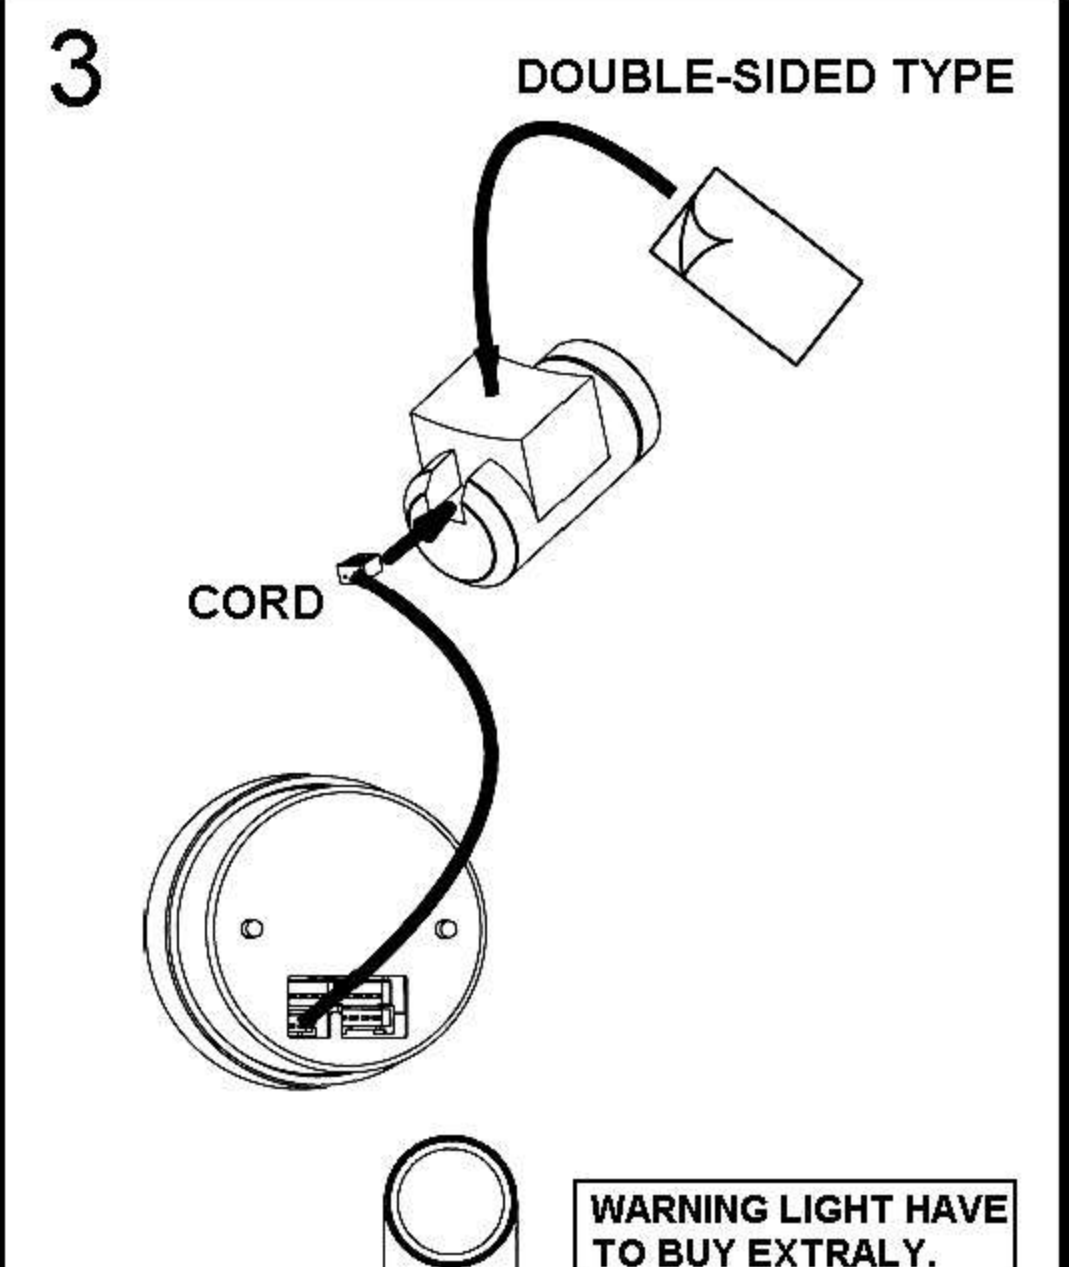

ELECTRICAL GAUGES REMOTE CONTROLLER SERIES

SMOKE LENS & ANGEL RING GAUGE WHITE / BLUE / AMBER LED DISPLAY

Oil Pressure Gauge

OPENING CEREMONY

Oil / Water Temperature Gauge

OPENING CEREMONY

Note: The remote-controller have to buy extraly.