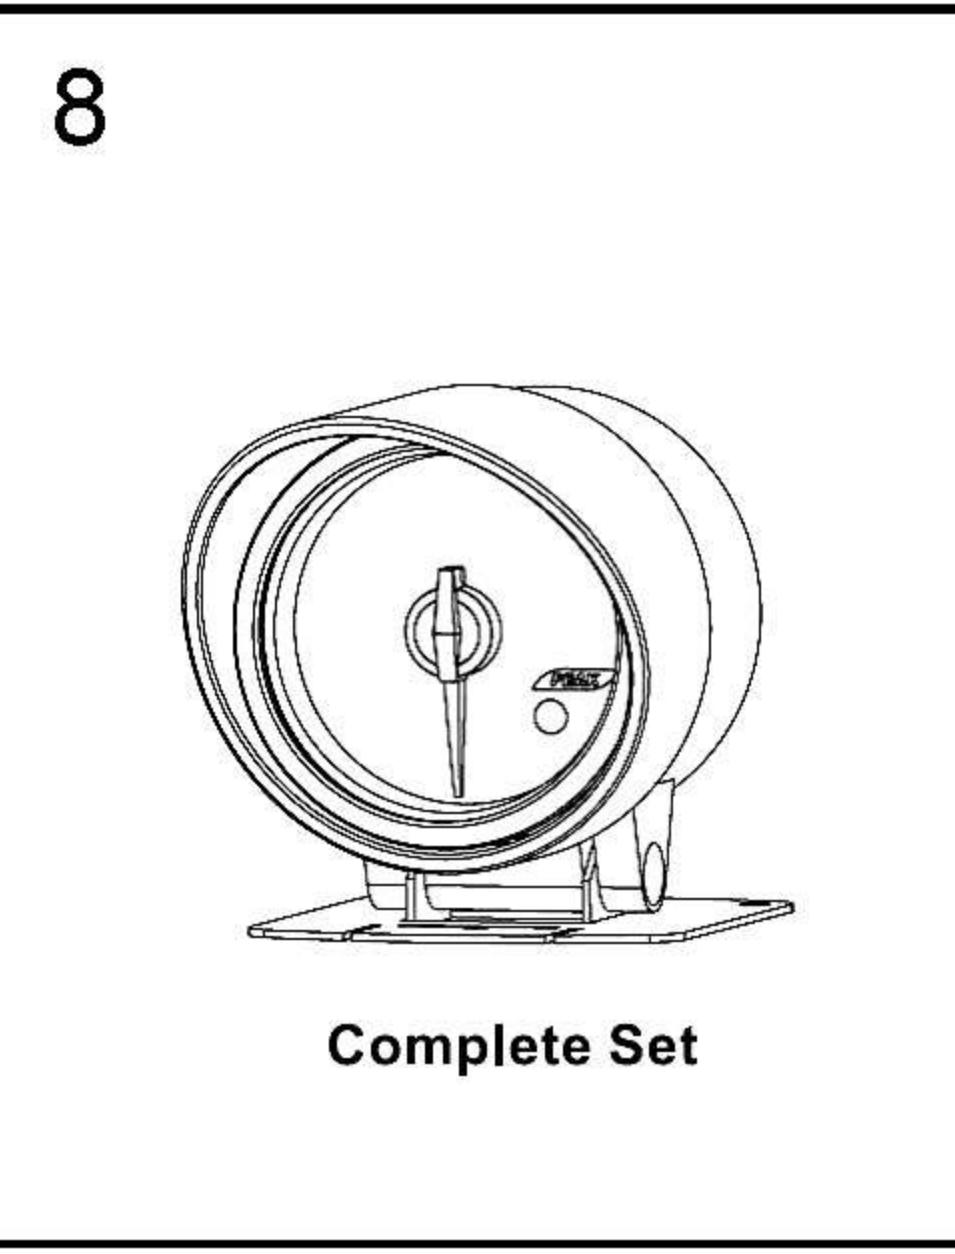

ELECTRICAL GAUGES REMOTE CONTROLLER SERIES

SMOKE LENS & ANGEL RING GAUGE WHITE / BLUE / AMBER LED DISPLAY

Oil Pressure Gauge

OPENING CEREMONY

Oil / Water Temperature Gauge

OPENING CEREMONY

Note: The remote-controller have to buy extraly.