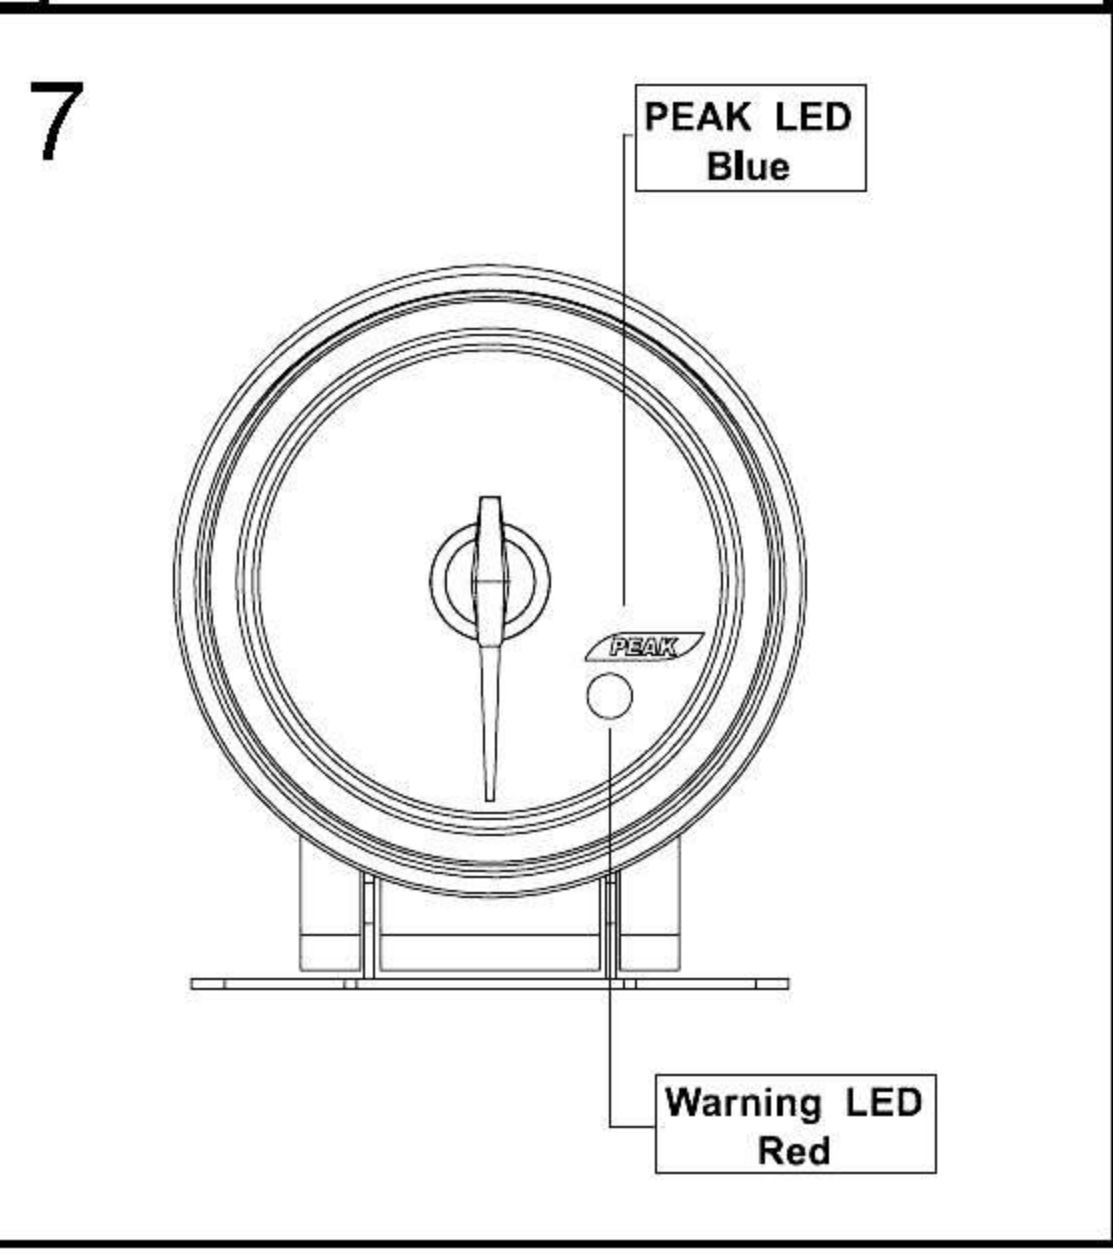

ELECTRICAL GAUGES REMOTE CONTROLLER SERIES

SMOKE LENS & ANGEL RING GAUGE WHITE / BLUE / AMBER LED DISPLAY

Oil Pressure Gauge

OPENING CEREMONY

Oil / Water Temperature Gauge

OPENING CEREMONY

Note: The remote-controller have to buy extraly.