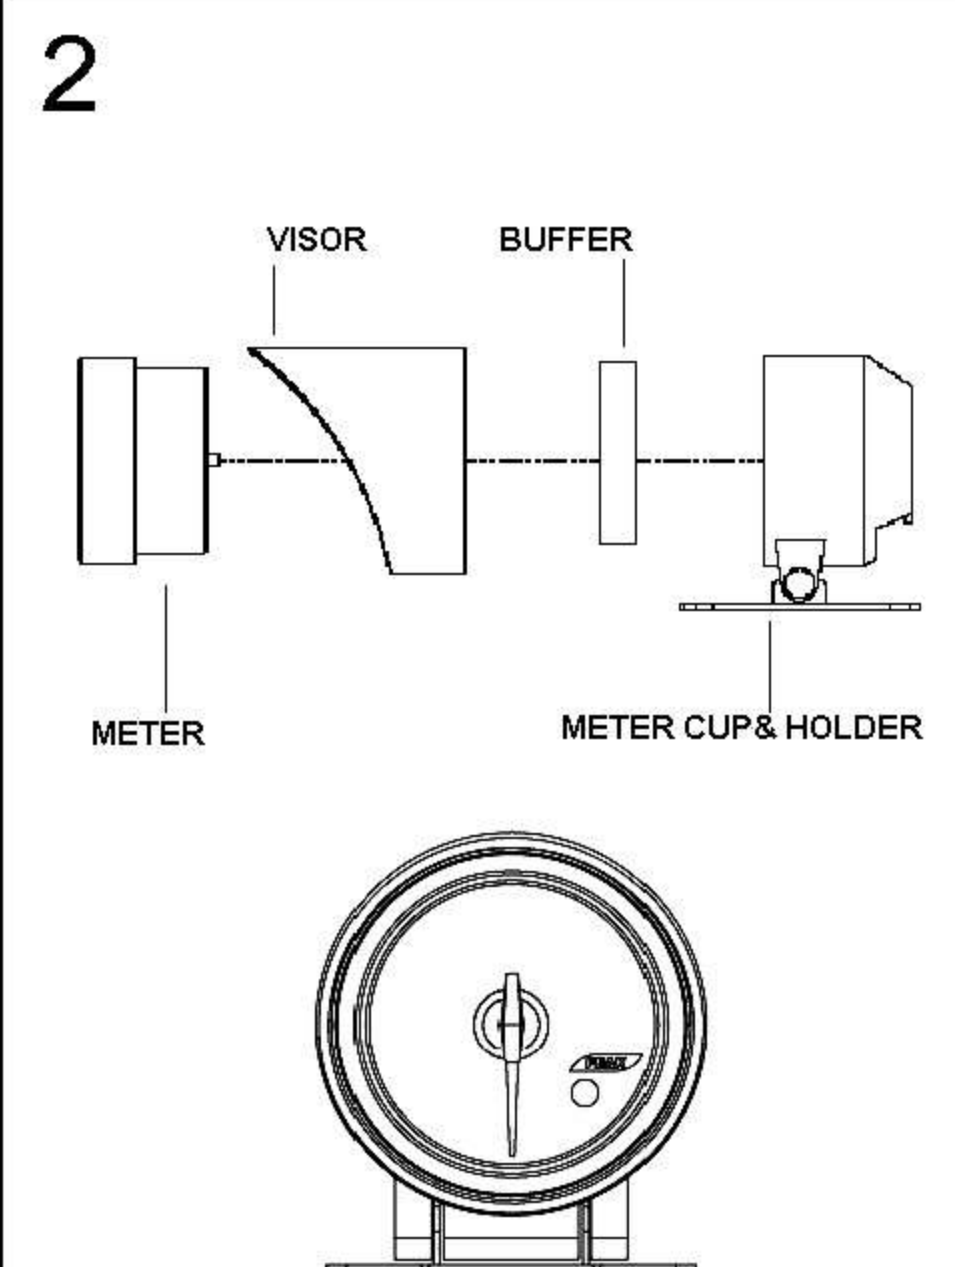

ELECTRICAL GAUGES REMOTE CONTROLLER SERIES

SMOKE LENS & ANGEL RING GAUGE WHITE / BLUE / AMBER LED DISPLAY

Oil Pressure Gauge

OPENING CEREMONY

Oil / Water Temperature Gauge

OPENING CEREMONY

Note: The remote-controller have to buy extraly.