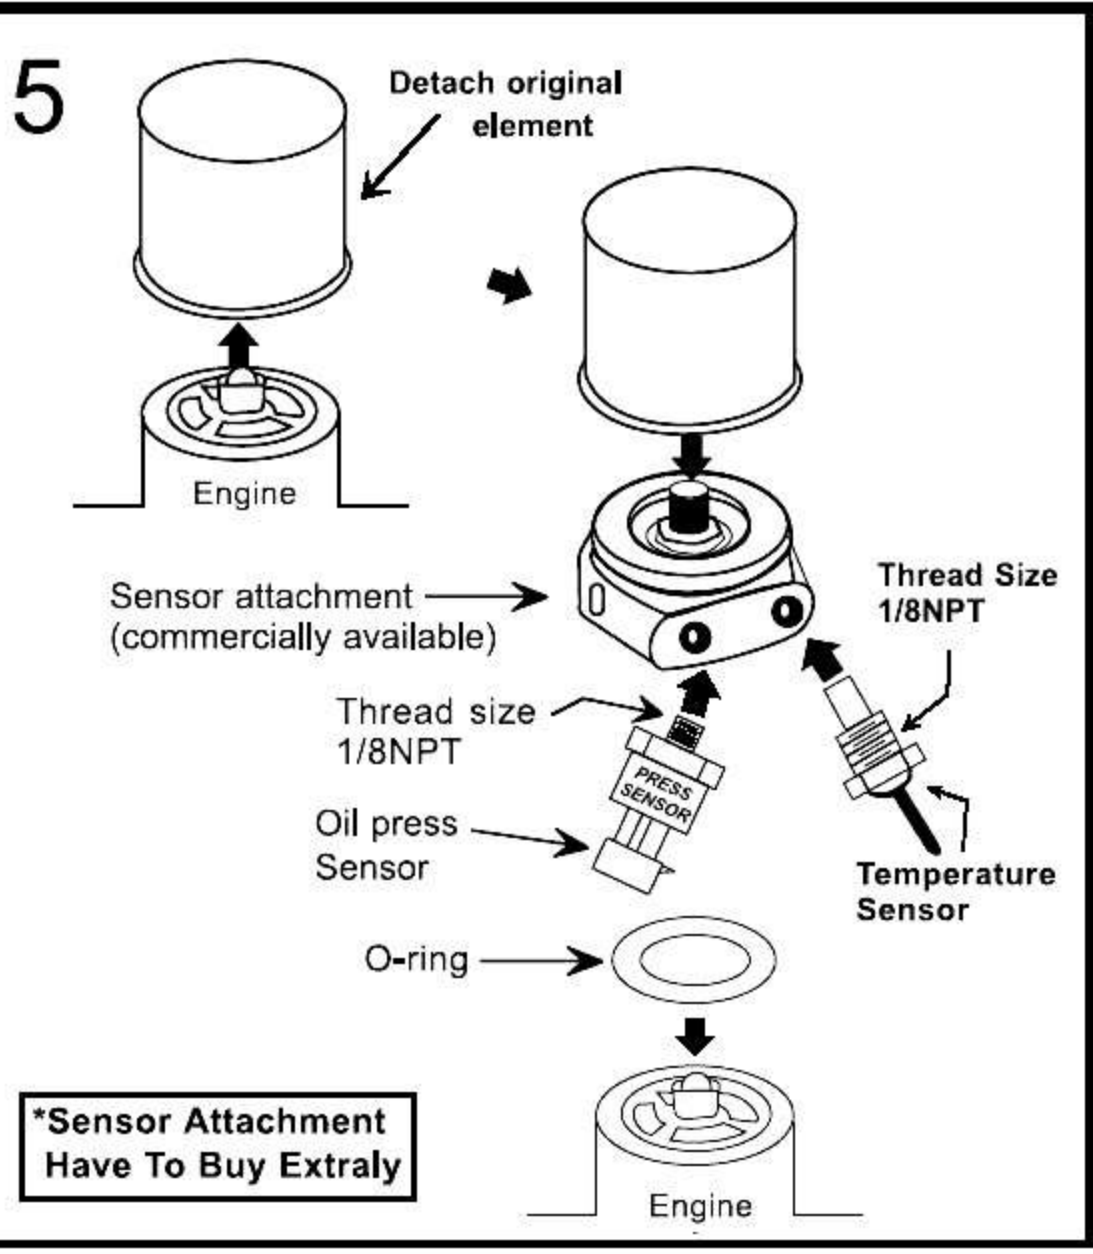

ELECTRICAL GAUGES REMOTE CONTROLLER SERIES

SMOKE LENS & ANGEL RING GAUGE WHITE / BLUE / AMBER LED DISPLAY

Oil Pressure Gauge

OPENING CEREMONY

Oil / Water Temperature Gauge

OPENING CEREMONY

Note: The remote-controller have to buy extraly.