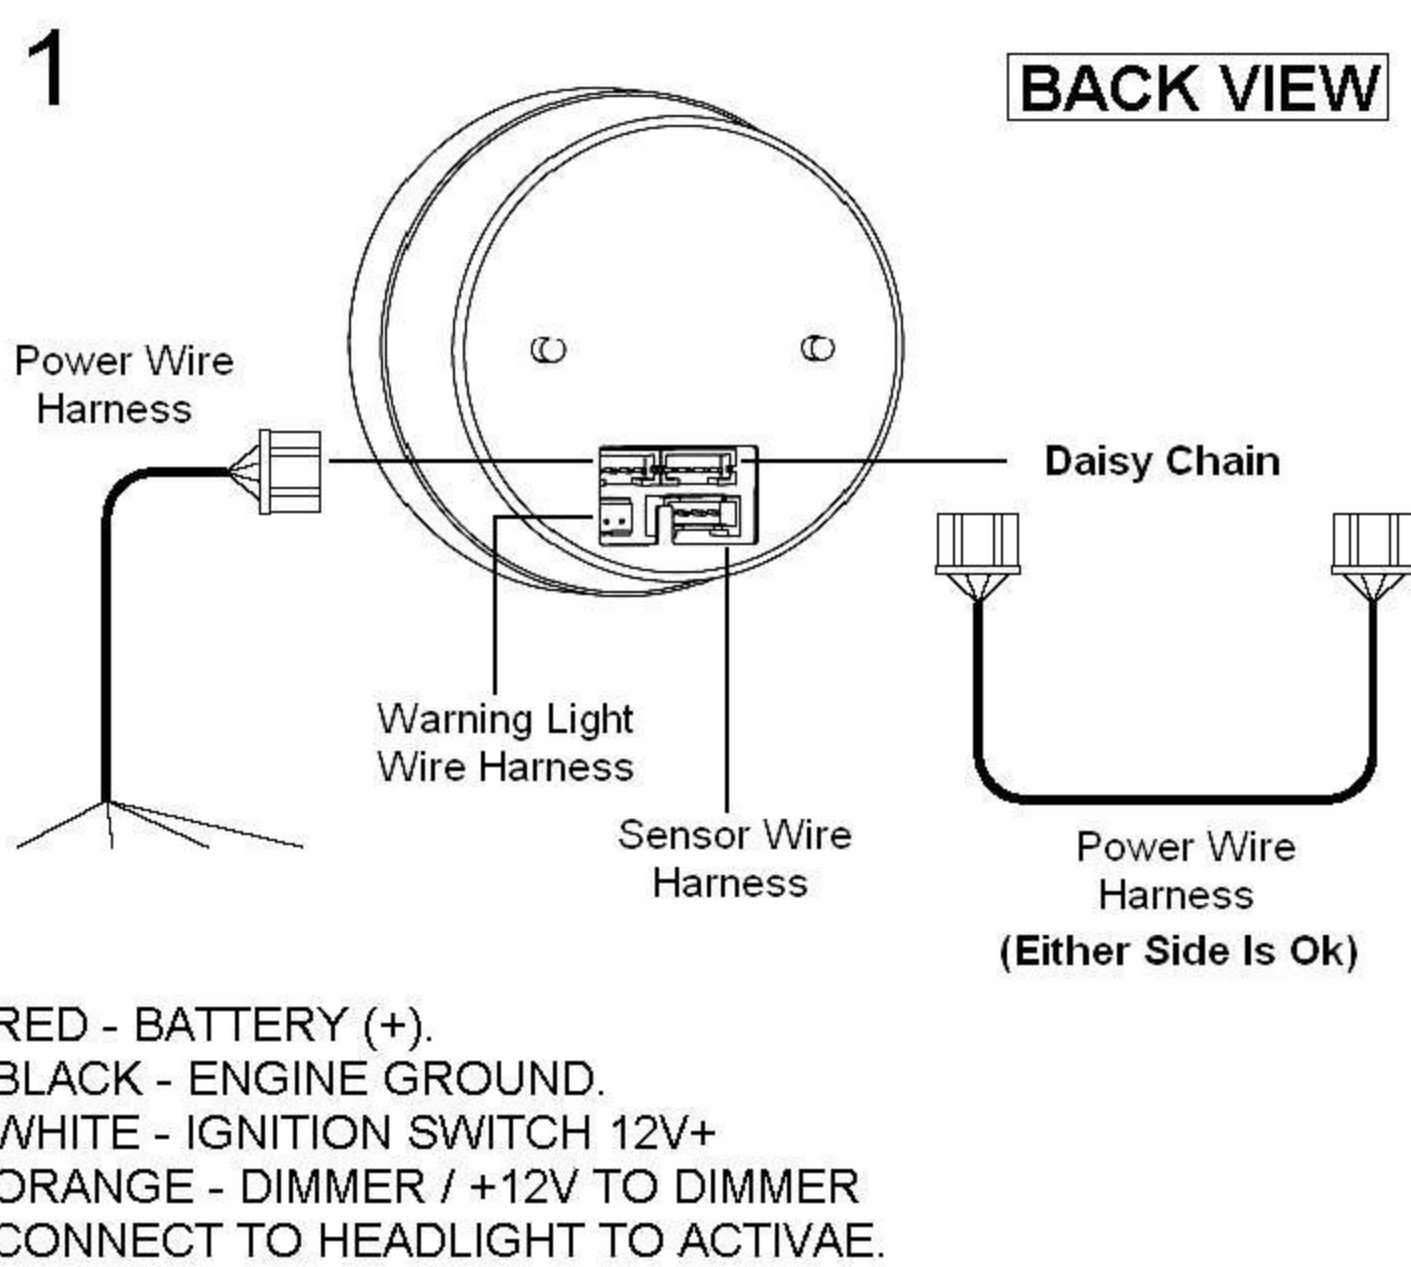

ELECTRICAL GAUGES REMOTE CONTROLLER SERIES

SMOKE LENS & ANGEL RING GAUGE WHITE / BLUE / AMBER LED DISPLAY

Oil Pressure Gauge

OPENING CEREMONY

Oil / Water Temperature Gauge

OPENING CEREMONY

Note: The remote-controller have to buy extraly.