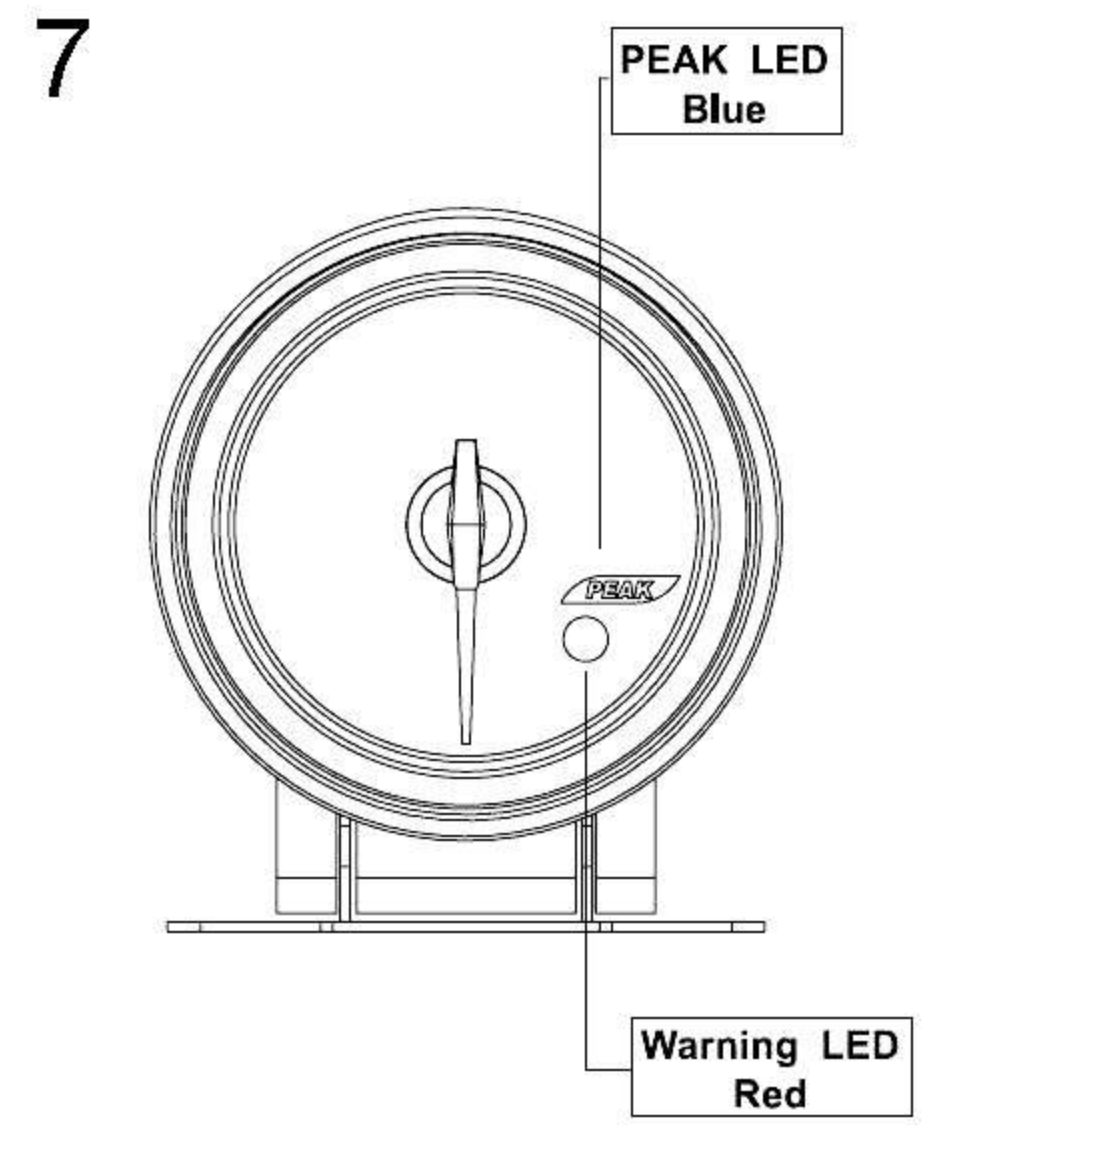

ELECTRICAL GAUGES REMOTE CONTROLLER SERIES

SMOKE LENS & ANGEL RING GAUGE WHITE / BLUE / AMBER LED DISPLAY

Oil Pressure Gauge

OPENING CEREMONY

Oil / Water Temperature Gauge

OPENING CEREMONY

Note: The remote-controller have to buy extraly.