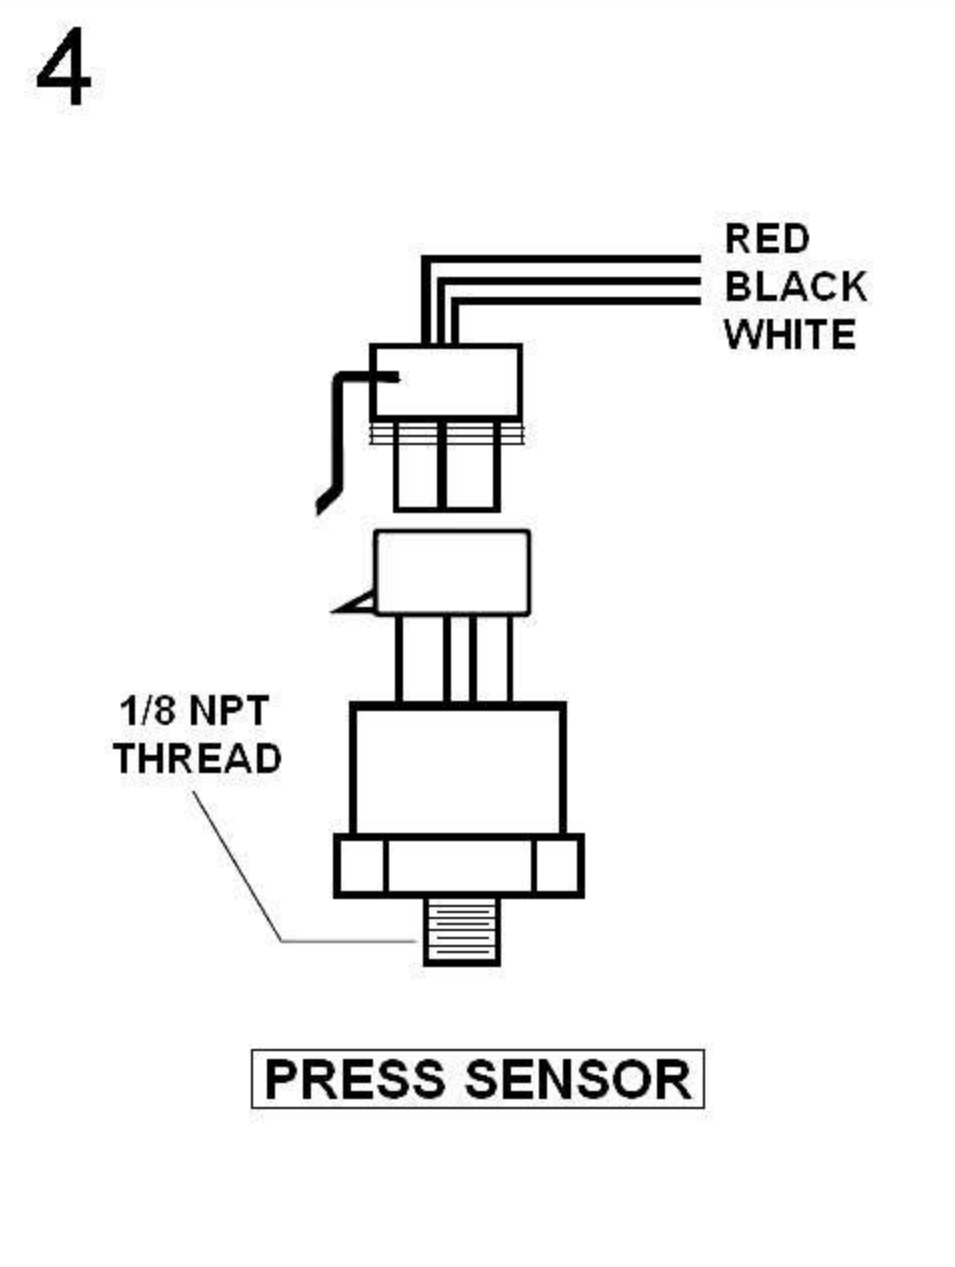

ELECTRICAL GAUGES REMOTE CONTROLLER SERIES

SMOKE LENS & ANGEL RING GAUGE WHITE / BLUE / AMBER LED DISPLAY

Oil Pressure Gauge

OPENING CEREMONY

Oil / Water Temperature Gauge

OPENING CEREMONY

Note: The remote-controller have to buy extraly.