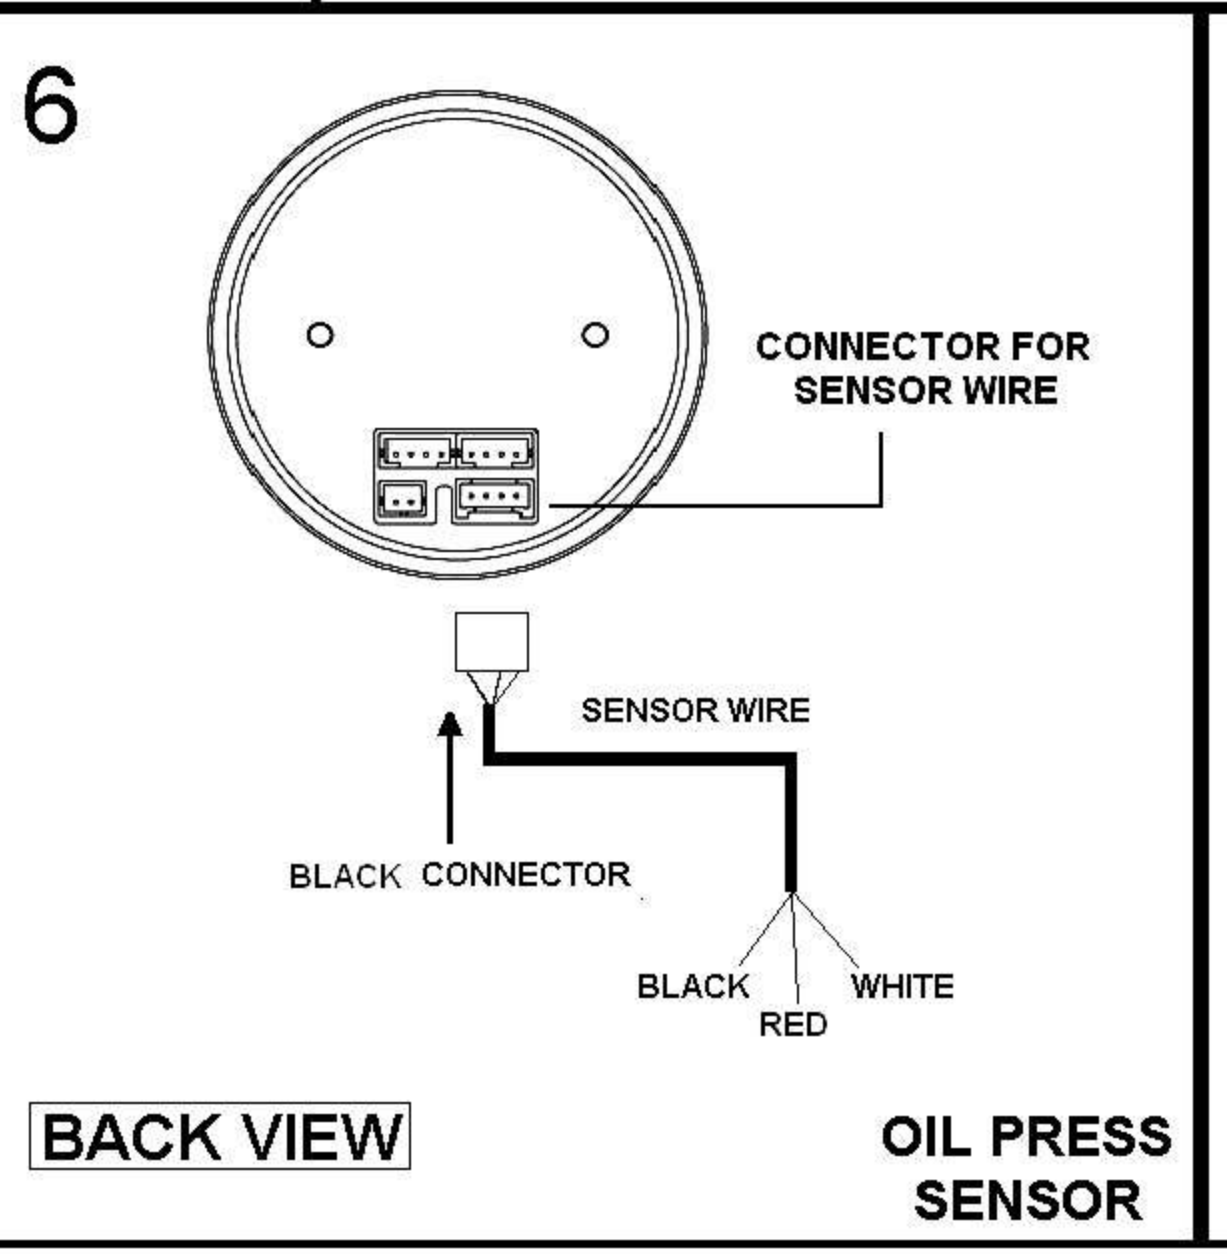

ELECTRICAL GAUGES REMOTE CONTROLLER SERIES

SMOKE LENS & ANGEL RING GAUGE WHITE / BLUE / AMBER LED DISPLAY

Oil Pressure Gauge

OPENING CEREMONY

Oil / Water Temperature Gauge

OPENING CEREMONY

Note: The remote-controller have to buy extraly.