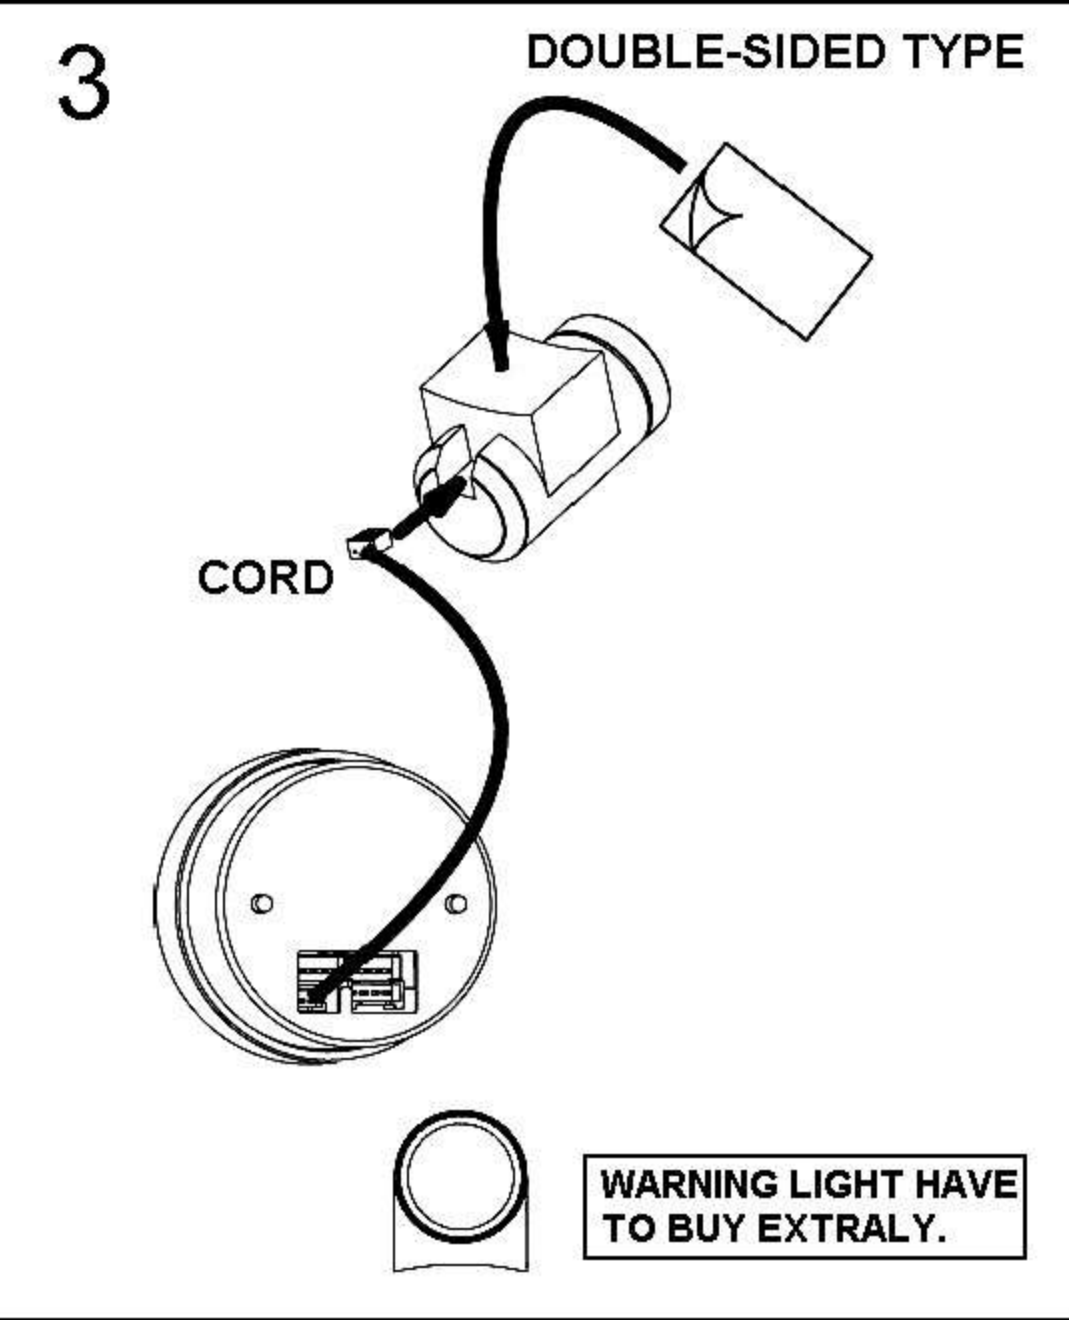

ELECTRICAL GAUGES REMOTE CONTROLLER SERIES

SMOKE LENS & ANGEL RING GAUGE WHITE / BLUE / AMBER LED DISPLAY

Oil Pressure Gauge

OPENING CEREMONY

Oil / Water Temperature Gauge

OPENING CEREMONY

Note: The remote-controller have to buy extraly.