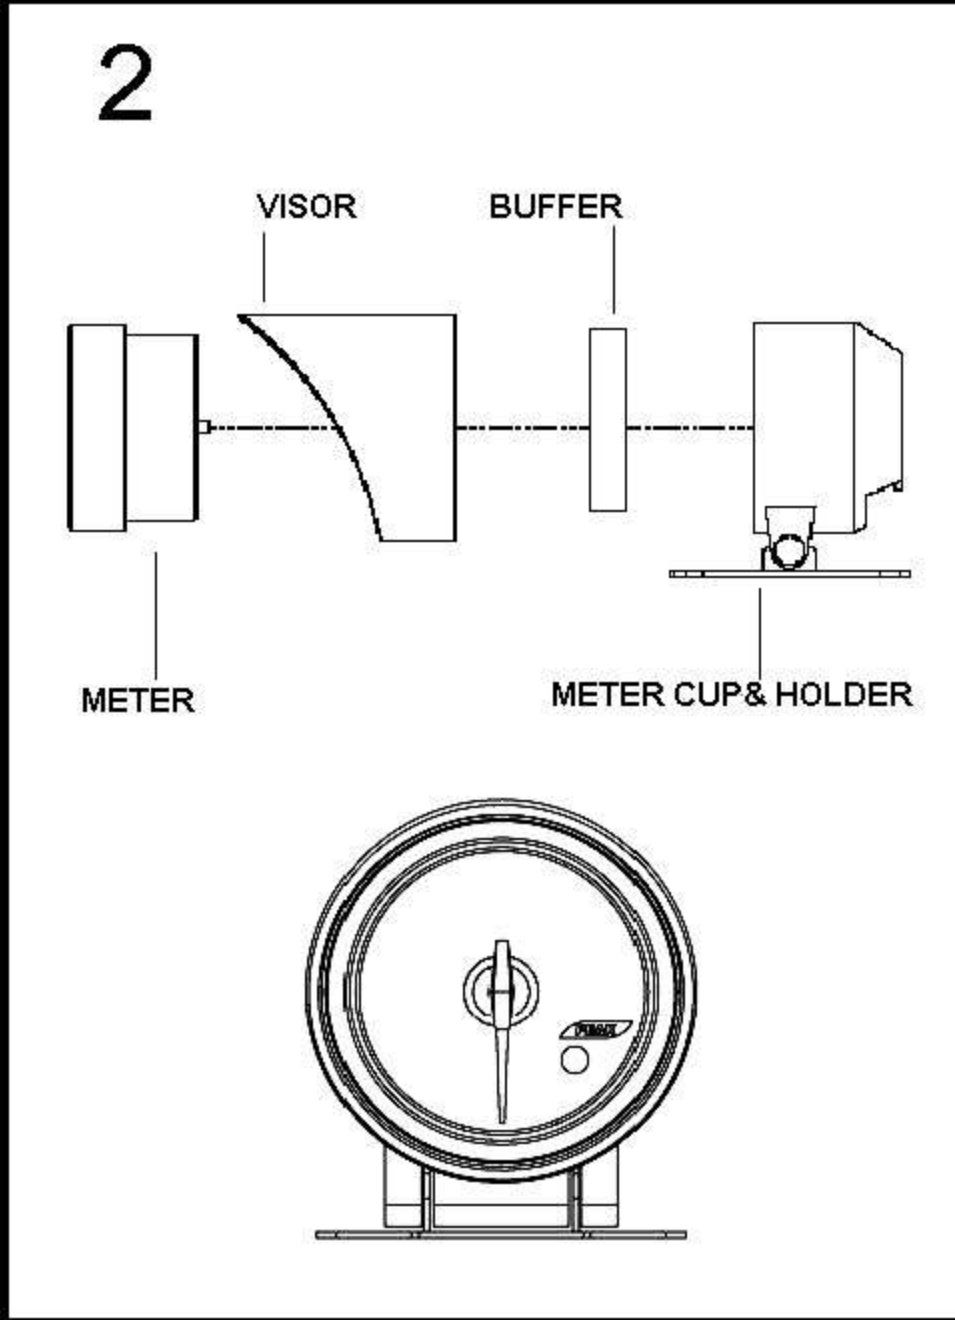

ELECTRICAL GAUGES REMOTE CONTROLLER SERIES

SMOKE LENS & ANGEL RING GAUGE WHITE / BLUE / AMBER LED DISPLAY

Oil Pressure Gauge

OPENING CEREMONY

Oil / Water Temperature Gauge

OPENING CEREMONY

Note: The remote-controller have to buy extraly.