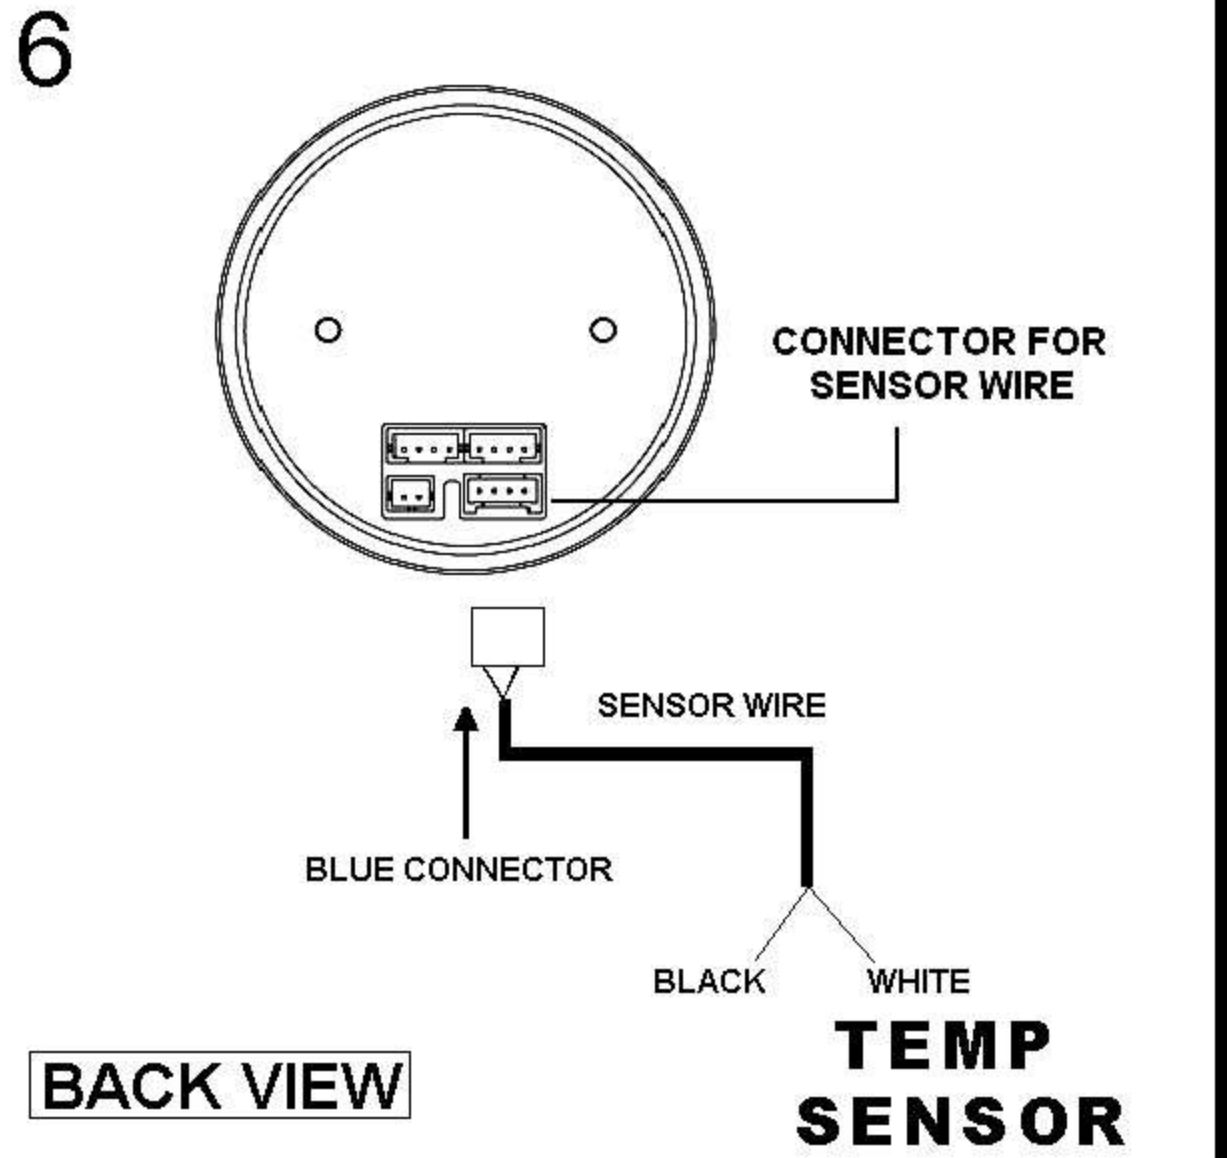

ELECTRICAL GAUGES REMOTE CONTROLLER SERIES

SMOKE LENS & ANGEL RING GAUGE WHITE / BLUE / AMBER LED DISPLAY

Oil Pressure Gauge

OPENING CEREMONY

Oil / Water Temperature Gauge

OPENING CEREMONY

Note: The remote-controller have to buy extraly.