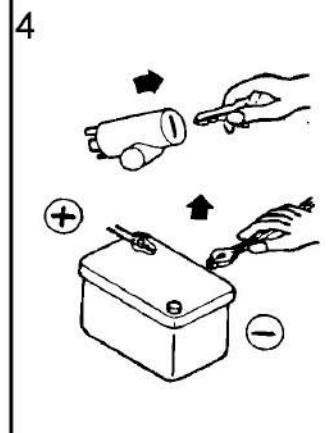

ELECTRICAL GAUGES W/WARNING

SMOKE LENS & ANGEL RING GAUGE SUPER WHITE LED DISPLAY

Oil Pressure Gauge

OPENING CEREMONY