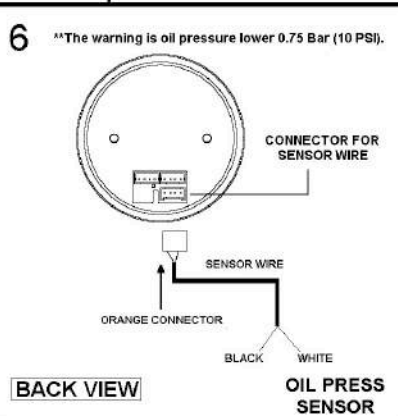

## ELECTRICAL GAUGES W/WARNING

SMOKE LENS & ANGEL RING GAUGE SUPER WHITE LED DISPLAY

### Oil Pressure Gauge

### Oil / Water Temperature Gauge