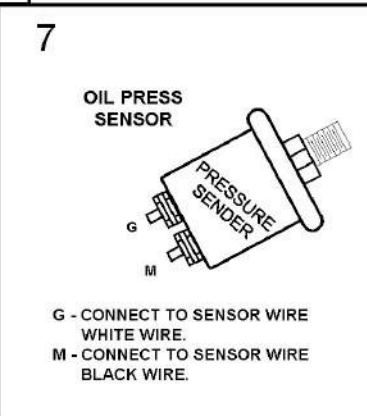

## ELECTRICAL GAUGES W/WARNING

SMOKE LENS & ANGEL RING GAUGE SUPER WHITE LED DISPLAY

### Oil Pressure Gauge

### Oil / Water Temperature Gauge