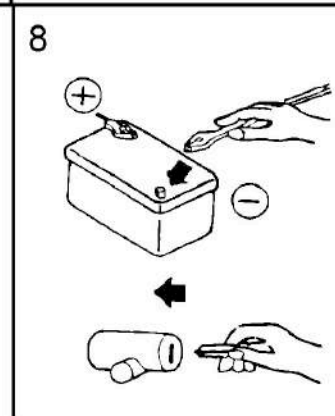

ELECTRICAL GAUGES W/WARNING

SMOKE LENS & ANGEL RING GAUGE SUPER WHITE LED DISPLAY

Oil Pressure Gauge

OPENING CEREMONY