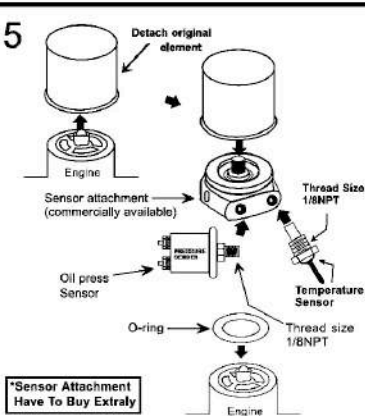

## ELECTRICAL GAUGES W/WARNING

SMOKE LENS & ANGEL RING GAUGE SUPER WHITE LED DISPLAY

### Oil Pressure Gauge

### Oil / Water Temperature Gauge