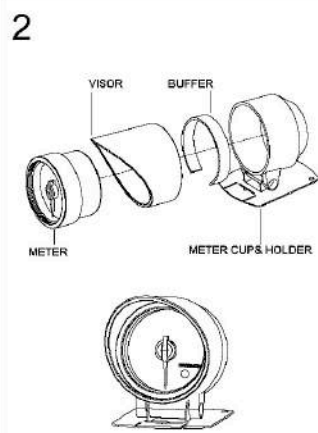

## ELECTRICAL GAUGES W/WARNING

SMOKE LENS & ANGEL RING GAUGE SUPER WHITE LED DISPLAY

### Oil Pressure Gauge

### Oil / Water Temperature Gauge