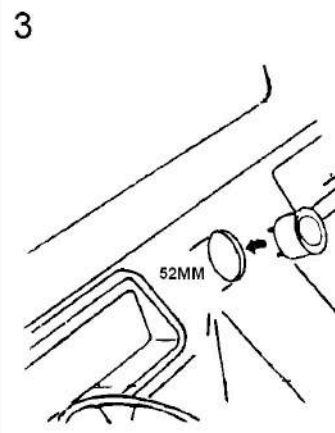

## ELECTRICAL GAUGES W/WARNING

SMOKE LENS & ANGEL RING GAUGE SUPER WHITE LED DISPLAY

### Oil Pressure Gauge

### Oil / Water Temperature Gauge