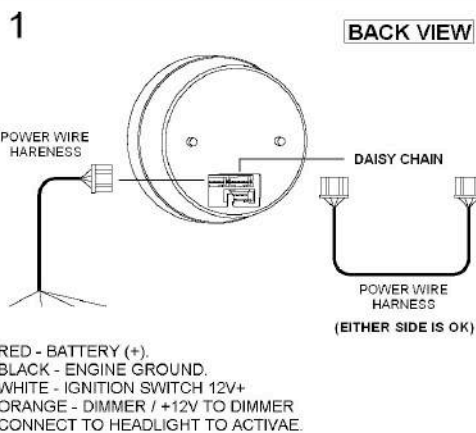

## ELECTRICAL GAUGES W/WARNING

SMOKE LENS & ANGEL RING GAUGE SUPER WHITE LED DISPLAY

### Oil Pressure Gauge

### Oil / Water Temperature Gauge